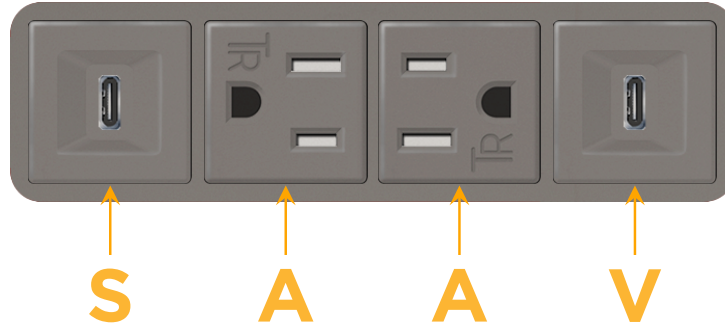

M-POWER-4T

AC POWER & DATA CONNECTIVITY SOLUTION

M-POWER-4TM2-SAAV-M2AB

Distributed by

Mormax Company, Inc.

8 Westchester Plaza

Elmsford, NY 10523

914-699-0101

sales@mormax.com

mormax.com

Metro Light & Power's line of power & data solutions offers sophisticated design elements combined with greater ease of installation. Streamlined and low-profile, enhanced by side-exiting cords, our outlets advance the industry with their cutting edge look and feel. We believe flexibility is key, and we provide a variety of mounting options, including the ability to mount in limited spaces. Our outlets are available in many finishes and configurations, in addition to a custom color and finish capability for our clients.

Bezel Finish: **UNICOLOR™ MAGNESIUM (ABS)**

Custom Finishes Available M-POWER-4TM2-SAAV-M2AB

Features:

Module/Port Options:

- **A** Tamper Resistant AC Receptacle
- **E** USB-A & USB-C (20W)
- **M** Double USB-A (Fast Charging Ports - 18W)
- **H** HDMI
- **6** CAT 6
- **12** RJ 12
- **X** Switched AC
- **Y** 3-Way Switch (Low Voltage)
- **V** USB-C (45W High Speed Charging Port)
- **S** USB-C (25W High Speed Charging Port)
- **R** Switched AC (Rocker Switch)
- **D** Dimmer Switch

Plug:

Supplied with Low Profile Flat 45° Angle 120 VAC Plug

Optional Standard Straight 120 VAC Plug

Optional Straight 120 VAC Pass-through Plug

- CLEAN, COMPACT DESIGN
- STREAMLINED
- LOW PROFILE
- SIDE-EXITING CORDS
- PLUG & PLAY
- 6' AC CORD & PLUG (FLAT PLUG STANDARD)
- CUSTOMIZABLE CONFIGURATIONS AND FINISHES
- UL LISTED FOR MOUNTING IN FURNITURE
- 15A