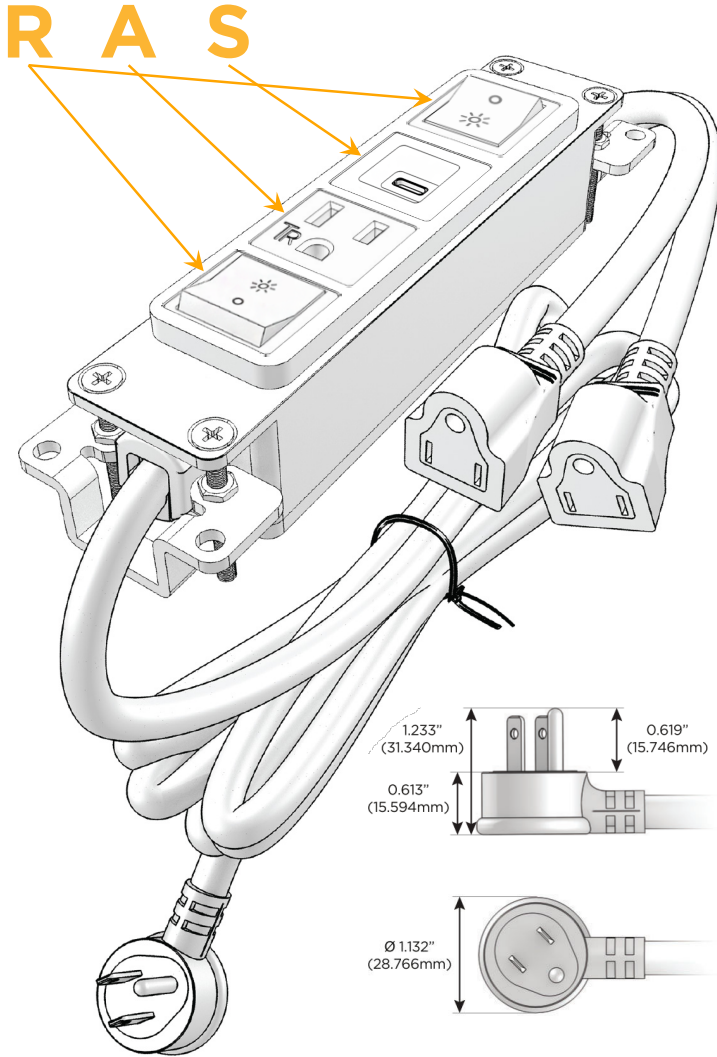

Bezel Finish: **UNICOLOR™ MAGNESIUM (ABS)**

Custom Finishes Available M-POWER-4TM2-RASR-M2AB

Features:

Module/Port Options:

- A** Tamper Resistant AC Receptacle
- E** USB-A & USB-C (20W)
- M** Double USB-A (Fast Charging Ports - 18W)
- H** HDMI
- 6** CAT 6
- 12** RJ 12
- X** Switched AC
- Y** 3-Way Switch (Low Voltage)
- V** USB-C (45W High Speed Charging Port)
- S** USB-C (25W High Speed Charging Port)
- R** Switched AC (Rocker Switch)
- D** Dimmer Switch

Plug:

Supplied with Low Profile Flat 45° Angle 120 VAC Plug

Optional Standard Straight 120 VAC Plug

Optional Straight 120 VAC Pass-through Plug

- CLEAN, COMPACT DESIGN
- STREAMLINED
- LOW PROFILE
- SIDE-EXITING CORDS
- PLUG & PLAY
- 6' AC CORD & PLUG (FLAT PLUG STANDARD)
- CUSTOMIZABLE CONFIGURATIONS AND FINISHES
- UL LISTED FOR MOUNTING IN FURNITURE
- 15A

M-POWER-4T

AC POWER & DATA CONNECTIVITY SOLUTION

M-POWER-4TM2-RASR-M2AB

Specs:

Modules/Ports:

- R** Switched AC (Rocker Switch)
- A** Tamper Resistant AC Receptacle
- S** USB-C (25W High Speed Charging Port)