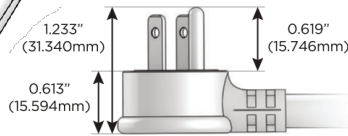

M-POWER-4T

AC POWER & DATA CONNECTIVITY SOLUTION

M-POWER-4TM2-RASR-M2AB

Specs:

Modules/Ports:

- R** Switched AC (Rocker Switch)
- A** Tamper Resistant AC Receptacle
- S** USB-C (25W High Speed Charging Port)