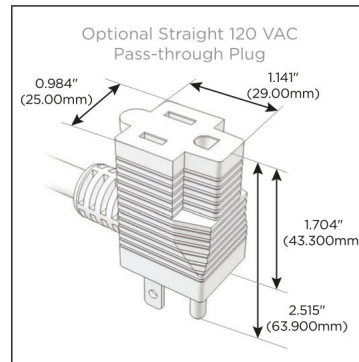

Plug:

Supplied with Low Profile Flat 45° Angle 120 VAC Plug

Optional Standard Straight 120 VAC Plug

Optional Straight 120 VAC Pass-through Plug

- CLEAN, COMPACT DESIGN
- STREAMLINED
- LOW PROFILE
- SIDE-EXITING CORDS
- PLUG & PLAY
- 6' AC CORD & PLUG (FLAT PLUG STANDARD)
- CUSTOMIZABLE CONFIGURATIONS AND FINISHES
- UL LISTED FOR MOUNTING IN FURNITURE
- 15A

M-POWER-4T

AC POWER & DATA CONNECTIVITY SOLUTION

M-POWER-4TM2-RASR-M2AB

Specs:

Modules/Ports:

- R** Switched AC (Rocker Switch)
- A** Tamper Resistant AC Receptacle
- S** USB-C (25W High Speed Charging Port)