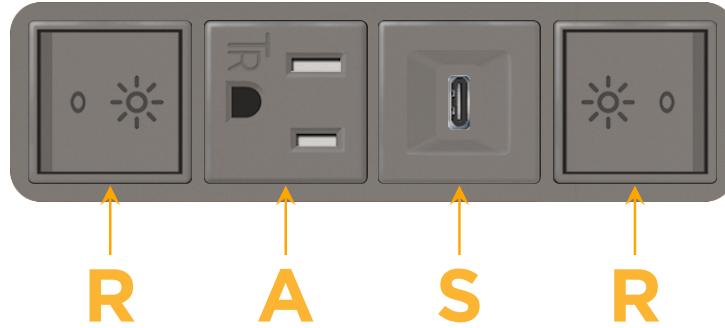

Bezel Finish: **UNICOLOR™ MAGNESIUM (ABS)**

Custom Finishes Available M-POWER-4TM2-RASR-M2AB

Features:

Module/Port Options:

- A** Tamper Resistant AC Receptacle
- E** USB-A & USB-C (20W)
- M** Double USB-A (Fast Charging Ports - 18W)
- H** HDMI
- 6** CAT 6
- 12** RJ 12
- X** Switched AC
- Y** 3-Way Switch (Low Voltage)
- V** USB-C (45W High Speed Charging Port)
- S** USB-C (25W High Speed Charging Port)
- R** Switched AC (Rocker Switch)
- D** Dimmer Switch

Plug:

Supplied with Low Profile Flat 45° Angle 120 VAC Plug

Optional Standard Straight 120 VAC Plug

Optional Straight 120 VAC Pass-through Plug

- CLEAN, COMPACT DESIGN
- STREAMLINED
- LOW PROFILE
- SIDE-EXITING CORDS
- PLUG & PLAY
- 6' AC CORD & PLUG (FLAT PLUG STANDARD)
- CUSTOMIZABLE CONFIGURATIONS AND FINISHES
- UL LISTED FOR MOUNTING IN FURNITURE
- 15A

M-POWER-4T

AC POWER & DATA CONNECTIVITY SOLUTION

M-POWER-4TM2-RASR-M2AB

Specs:

Modules/Ports:

- R** Switched AC (Rocker Switch)
- A** Tamper Resistant AC Receptacle
- S** USB-C (25W High Speed Charging Port)