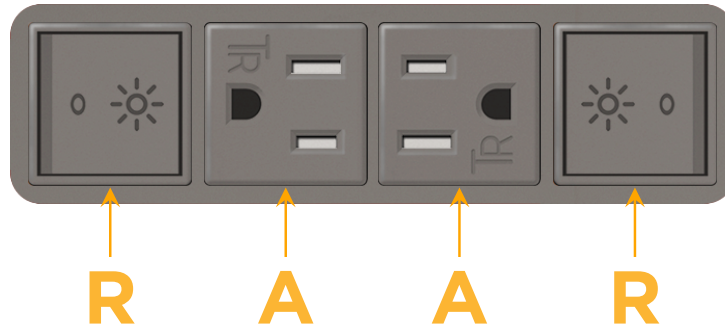

M-POWER-4T

AC POWER & DATA CONNECTIVITY SOLUTION

M-POWER-4TM2-RAAR-M2AB

Distributed by

Mormax Company, Inc.

8 Westchester Plaza

Elmsford, NY 10523

914-699-0101

sales@mormax.com

mormax.com

Metro Light & Power's line of power & data solutions offers sophisticated design elements combined with greater ease of installation. Streamlined and low-profile, enhanced by side-exiting cords, our outlets advance the industry with their cutting edge look and feel. We believe flexibility is key, and we provide a variety of mounting options, including the ability to mount in limited spaces. Our outlets are available in many finishes and configurations, in addition to a custom color and finish capability for our clients.

Bezel Finish: **UNICOLOR™ MAGNESIUM (ABS)**

Custom Finishes Available M-POWER-4TM2-RAAR-M2AB

Features:

Module/Port Options:

- **A** Tamper Resistant AC Receptacle
- **E** USB-A & USB-C (20W)
- **M** Double USB-A (Fast Charging Ports - 18W)
- **H** HDMI
- **6** CAT 6
- **12** RJ 12
- **X** Switched AC
- **Y** 3-Way Switch (Low Voltage)
- **V** USB-C (45W High Speed Charging Port)
- **S** USB-C (25W High Speed Charging Port)
- **R** Switched AC (Rocker Switch)
- **D** Dimmer Switch

Plug:

Supplied with Low Profile Flat 45° Angle 120 VAC Plug

Optional Standard Straight 120 VAC Plug

Optional Straight 120 VAC Pass-through Plug

- CLEAN, COMPACT DESIGN
- STREAMLINED
- LOW PROFILE
- SIDE-EXITING CORDS
- PLUG & PLAY
- 6' AC CORD & PLUG (FLAT PLUG STANDARD)
- CUSTOMIZABLE CONFIGURATIONS AND FINISHES
- UL LISTED FOR MOUNTING IN FURNITURE
- 15A