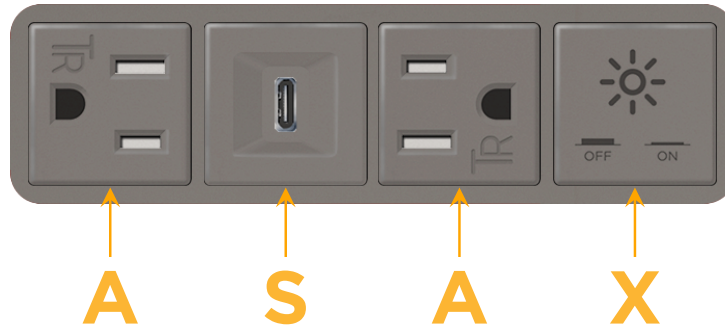

Bezel Finish: **UNICOLOR™ MAGNESIUM (ABS)**

Custom Finishes Available M-POWER-4TM2-ASAX-M2AB

Features:

Module/Port Options:

- A** Tamper Resistant AC Receptacle
- E** USB-A & USB-C (20W)
- M** Double USB-A (Fast Charging Ports - 18W)
- H** HDMI
- 6** CAT 6
- 12** RJ 12
- X** Switched AC
- Y** 3-Way Switch (Low Voltage)
- V** USB-C (45W High Speed Charging Port)
- S** USB-C (25W High Speed Charging Port)
- R** Switched AC (Rocker Switch)
- D** Dimmer Switch

Plug:

Supplied with Low Profile Flat 45° Angle 120 VAC Plug

Optional Standard Straight 120 VAC Plug

Optional Straight 120 VAC Pass-through Plug

- CLEAN, COMPACT DESIGN
- STREAMLINED
- LOW PROFILE
- SIDE-EXITING CORDS
- PLUG & PLAY
- 6' AC CORD & PLUG (FLAT PLUG STANDARD)
- CUSTOMIZABLE CONFIGURATIONS AND FINISHES
- UL LISTED FOR MOUNTING IN FURNITURE
- 15A

M-POWER-4T

AC POWER & DATA CONNECTIVITY SOLUTION

M-POWER-4TM2-ASAX-M2AB

Specs:

Modules/Ports:

- A** Tamper Resistant AC Receptacle
- S** USB-C (25W High Speed Charging Port)
- X** Switched AC

TOP

Distributed by