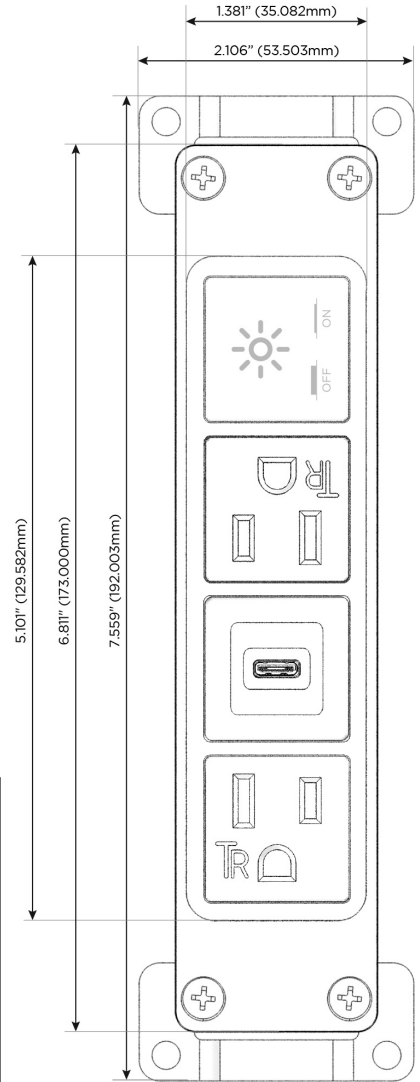

Bezel Finish: **UNICOLOR™ MAGNESIUM (ABS)**

Custom Finishes Available M-POWER-4TM2-ASAX-M2AB

Features:

Module/Port Options:

- A** Tamper Resistant AC Receptacle
- E** USB-A & USB-C (20W)
- M** Double USB-A (Fast Charging Ports - 18W)
- H** HDMI
- 6** CAT 6
- 12** RJ 12
- X** Switched AC
- Y** 3-Way Switch (Low Voltage)
- V** USB-C (45W High Speed Charging Port)
- S** USB-C (25W High Speed Charging Port)
- R** Switched AC (Rocker Switch)
- D** Dimmer Switch

Plug:

Supplied with Low Profile Flat 45° Angle 120 VAC Plug

Optional Standard Straight 120 VAC Plug

Optional Straight 120 VAC Pass-through Plug

- CLEAN, COMPACT DESIGN
- STREAMLINED
- LOW PROFILE
- SIDE-EXITING CORDS
- PLUG & PLAY
- 6' AC CORD & PLUG (FLAT PLUG STANDARD)
- CUSTOMIZABLE CONFIGURATIONS AND FINISHES
- UL LISTED FOR MOUNTING IN FURNITURE
- 15A

M-POWER-4T

AC POWER & DATA CONNECTIVITY SOLUTION

M-POWER-4TM2-ASAX-M2AB

Specs:

Modules/Ports:

- A** Tamper Resistant AC Receptacle
- S** USB-C (25W High Speed Charging Port)
- X** Switched AC

TOP

Distributed by