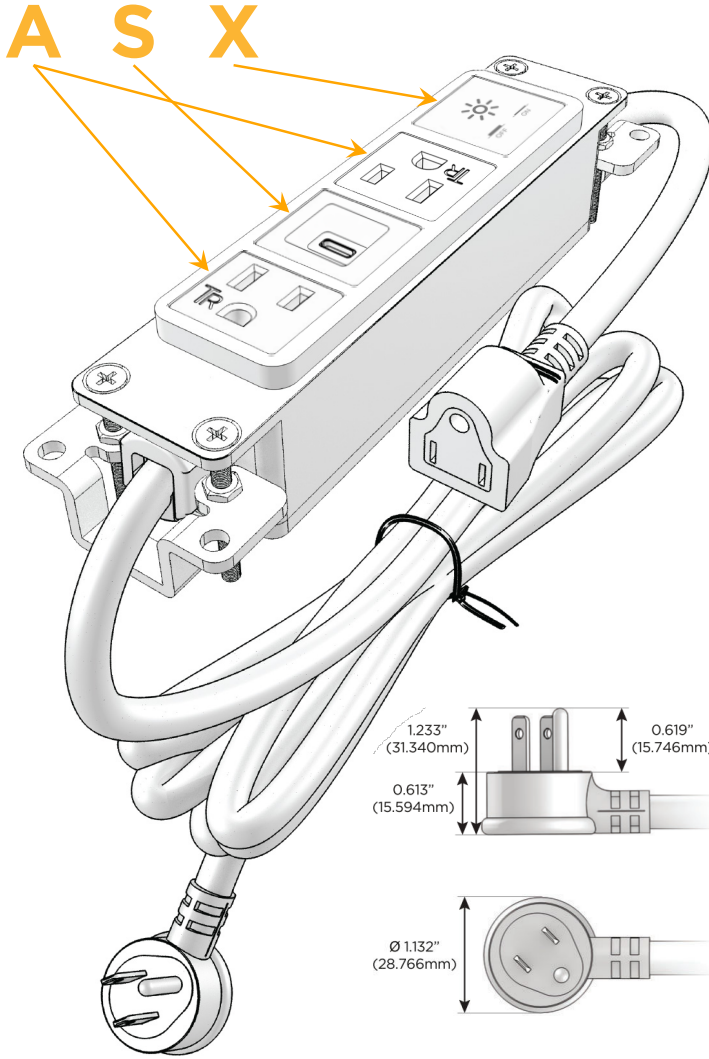

Bezel Finish: **UNICOLOR™ MAGNESIUM (ABS)**

Custom Finishes Available M-POWER-4TM2-ASAX-M2AB

Features:

Module/Port Options:

- A** Tamper Resistant AC Receptacle
- E** USB-A & USB-C (20W)
- M** Double USB-A (Fast Charging Ports - 18W)
- H** HDMI
- 6** CAT 6
- 12** RJ 12
- X** Switched AC
- Y** 3-Way Switch (Low Voltage)
- V** USB-C (45W High Speed Charging Port)
- S** USB-C (25W High Speed Charging Port)
- R** Switched AC (Rocker Switch)
- D** Dimmer Switch

Plug:

Supplied with Low Profile Flat 45° Angle 120 VAC Plug

Optional Standard Straight 120 VAC Plug

Optional Straight 120 VAC Pass-through Plug

- CLEAN, COMPACT DESIGN
- STREAMLINED
- LOW PROFILE
- SIDE-EXITING CORDS
- PLUG & PLAY
- 6' AC CORD & PLUG (FLAT PLUG STANDARD)
- CUSTOMIZABLE CONFIGURATIONS AND FINISHES
- UL LISTED FOR MOUNTING IN FURNITURE
- 15A

M-POWER-4T

AC POWER & DATA CONNECTIVITY SOLUTION

M-POWER-4TM2-ASAX-M2AB

Specs:

Modules/Ports:

- A** Tamper Resistant AC Receptacle
- S** USB-C (25W High Speed Charging Port)
- X** Switched AC

TOP

Distributed by