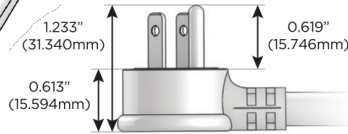

M-POWER-4T

AC POWER & DATA CONNECTIVITY SOLUTION

M-POWER-4TM2-ASAX-M2AB

Specs:

Modules/Ports:

- A** Tamper Resistant AC Receptacle
- S** USB-C (25W High Speed Charging Port)
- X** Switched AC

TOP

Distributed by