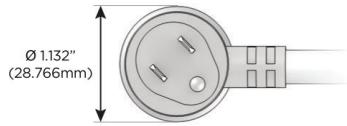

#### Plug:

Supplied with Low Profile Flat 45° Angle 120 VAC Plug

Optional Standard Straight 120 VAC Plug

Optional Straight 120 VAC Pass-through Plug

- CLEAN, COMPACT DESIGN
- STREAMLINED
- LOW PROFILE
- SIDE-EXITING CORDS
- PLUG & PLAY
- 6' AC CORD & PLUG (FLAT PLUG STANDARD)
- CUSTOMIZABLE CONFIGURATIONS AND FINISHES
- UL LISTED FOR MOUNTING IN FURNITURE
- 15A

# M-POWER-4T

AC POWER & DATA CONNECTIVITY SOLUTION

M-POWER-4TM2-ASAR-M2AB

Specs:

**Modules/Ports:**

- A** Tamper Resistant AC Receptacle
- S** USB-C (25W High Speed Charging Port)
- R** Switched AC (Rocker Switch)