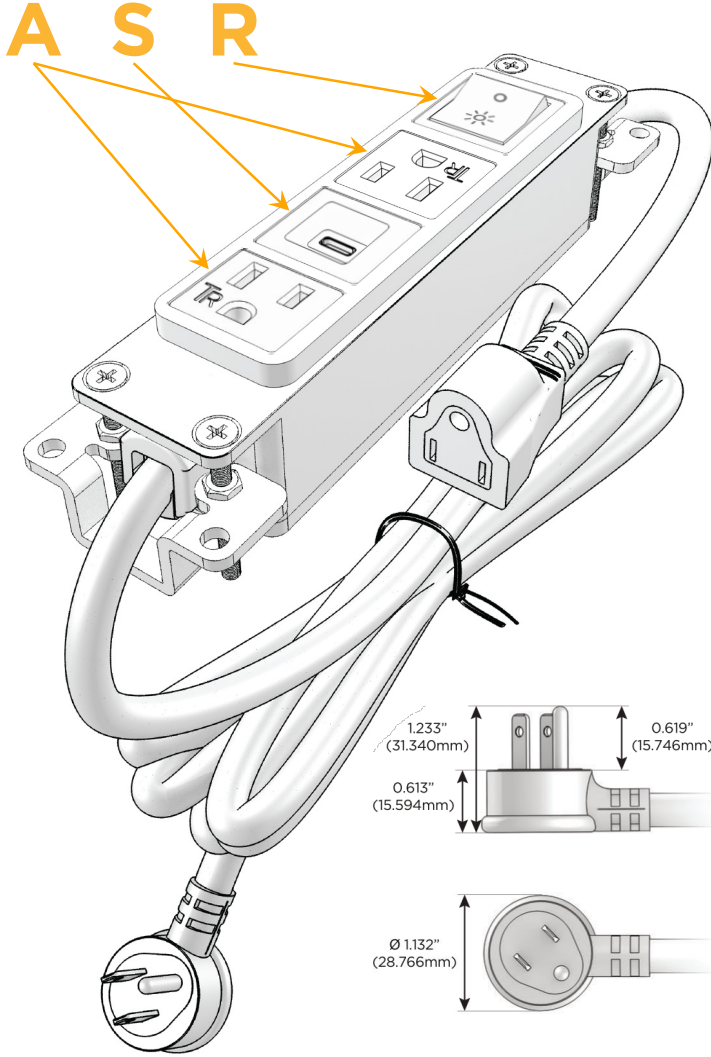

#### Module/Port Options:

- A** Tamper Resistant AC Receptacle
- E** USB-A & USB-C (20W)
- M** Double USB-A (Fast Charging Ports - 18W)
- H** HDMI
- 6** CAT 6
- 12** RJ 12
- X** Switched AC
- Y** 3-Way Switch (Low Voltage)
- V** USB-C (45W High Speed Charging Port)
- S** USB-C (25W High Speed Charging Port)
- R** Switched AC (Rocker Switch)
- D** Dimmer Switch

#### Plug:

Supplied with Low Profile Flat 45° Angle 120 VAC Plug

Optional Standard Straight 120 VAC Plug

Optional Straight 120 VAC Pass-through Plug

- CLEAN, COMPACT DESIGN
- STREAMLINED
- LOW PROFILE
- SIDE-EXITING CORDS
- PLUG & PLAY
- 6' AC CORD & PLUG (FLAT PLUG STANDARD)
- CUSTOMIZABLE CONFIGURATIONS AND FINISHES
- UL LISTED FOR MOUNTING IN FURNITURE
- 15A

# M-POWER-4T

AC POWER & DATA CONNECTIVITY SOLUTION

M-POWER-4TM2-ASAR-M2AB

Specs:

**Modules/Ports:**

- A** Tamper Resistant AC Receptacle
- S** USB-C (25W High Speed Charging Port)
- R** Switched AC (Rocker Switch)