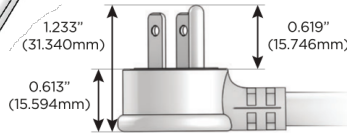

#### Plug:

Supplied with Low Profile Flat 45° Angle 120 VAC Plug

Optional Standard Straight 120 VAC Plug

Optional Straight 120 VAC Pass-through Plug

- CLEAN, COMPACT DESIGN
- STREAMLINED
- LOW PROFILE
- SIDE-EXITING CORDS
- PLUG & PLAY
- 6' AC CORD & PLUG (FLAT PLUG STANDARD)
- CUSTOMIZABLE CONFIGURATIONS AND FINISHES
- UL LISTED FOR MOUNTING IN FURNITURE
- 15A

# M-POWER-4T

AC POWER & DATA CONNECTIVITY SOLUTION

M-POWER-4TM2-ASAR-M2AB

Specs:

**Modules/Ports:**

- A** Tamper Resistant AC Receptacle
- S** USB-C (25W High Speed Charging Port)
- R** Switched AC (Rocker Switch)