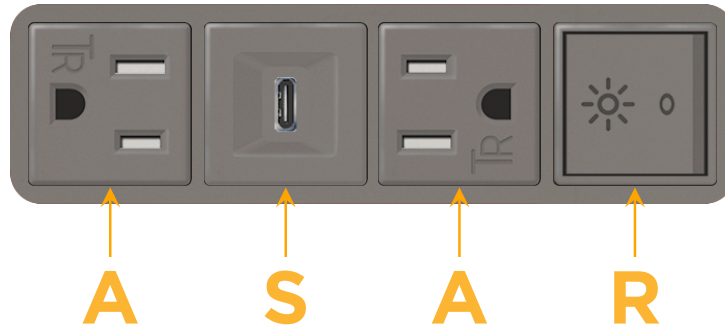

M-POWER-4T

AC POWER & DATA CONNECTIVITY SOLUTION

M-POWER-4TM2-ASAR-M2AB

Distributed by

Mormax Company, Inc.

8 Westchester Plaza

Elmsford, NY 10523

914-699-0101

sales@mormax.com

mormax.com

Metro Light & Power's line of power & data solutions offers sophisticated design elements combined with greater ease of installation. Streamlined and low-profile, enhanced by side-exiting cords, our outlets advance the industry with their cutting edge look and feel. We believe flexibility is key, and we provide a variety of mounting options, including the ability to mount in limited spaces. Our outlets are available in many finishes and configurations, in addition to a custom color and finish capability for our clients.

Bezel Finish: **UNICOLOR™ MAGNESIUM (ABS)**

Custom Finishes Available M-POWER-4TM2-ASAR-M2AB

Features:

Module/Port Options:

- **A** Tamper Resistant AC Receptacle
- **E** USB-A & USB-C (20W)
- **M** Double USB-A (Fast Charging Ports - 18W)
- **H** HDMI
- **6** CAT 6
- **12** RJ 12
- **X** Switched AC
- **Y** 3-Way Switch (Low Voltage)
- **V** USB-C (45W High Speed Charging Port)
- **S** USB-C (25W High Speed Charging Port)
- **R** Switched AC (Rocker Switch)
- **D** Dimmer Switch

Plug:

Supplied with Low Profile Flat 45° Angle 120 VAC Plug

Optional Standard Straight 120 VAC Plug

Optional Straight 120 VAC Pass-through Plug

- CLEAN, COMPACT DESIGN
- STREAMLINED
- LOW PROFILE
- SIDE-EXITING CORDS
- PLUG & PLAY
- 6' AC CORD & PLUG (FLAT PLUG STANDARD)
- CUSTOMIZABLE CONFIGURATIONS AND FINISHES
- UL LISTED FOR MOUNTING IN FURNITURE
- 15A