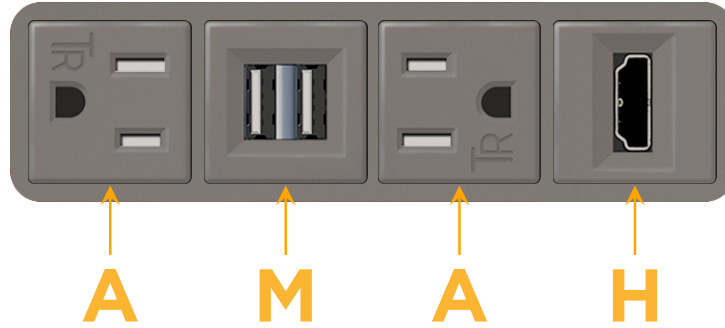

Bezel Finish: **UNICOLOR™ MAGNESIUM (ABS)**

Custom Finishes Available M-POWER-4TM2-AMAH-M2AB

Features:

Module/Port Options:

- A** Tamper Resistant AC Receptacle
- E** USB-A & USB-C (20W)
- M** Double USB-A (Fast Charging Ports - 18W)
- H** HDMI
- 6** CAT 6
- 12** RJ 12
- X** Switched AC
- Y** 3-Way Switch (Low Voltage)
- V** USB-C (45W High Speed Charging Port)
- S** USB-C (25W High Speed Charging Port)
- R** Switched AC (Rocker Switch)
- D** Dimmer Switch

Plug:

Supplied with Low Profile Flat 45° Angle 120 VAC Plug

Optional Standard Straight 120 VAC Plug

Optional Straight 120 VAC Pass-through Plug

- CLEAN, COMPACT DESIGN
- STREAMLINED
- LOW PROFILE
- SIDE-EXITING CORDS
- PLUG & PLAY
- 6' AC CORD & PLUG (FLAT PLUG STANDARD)
- CUSTOMIZABLE CONFIGURATIONS AND FINISHES
- UL LISTED FOR MOUNTING IN FURNITURE
- 15A

sales@mormax.com

mormax.com

Specs:

Modules/Ports:

- A** Tamper Resistant AC Receptacle
- M** Double USB-A (Fast Charging Ports - 18W)
- H** HDMI

A M H