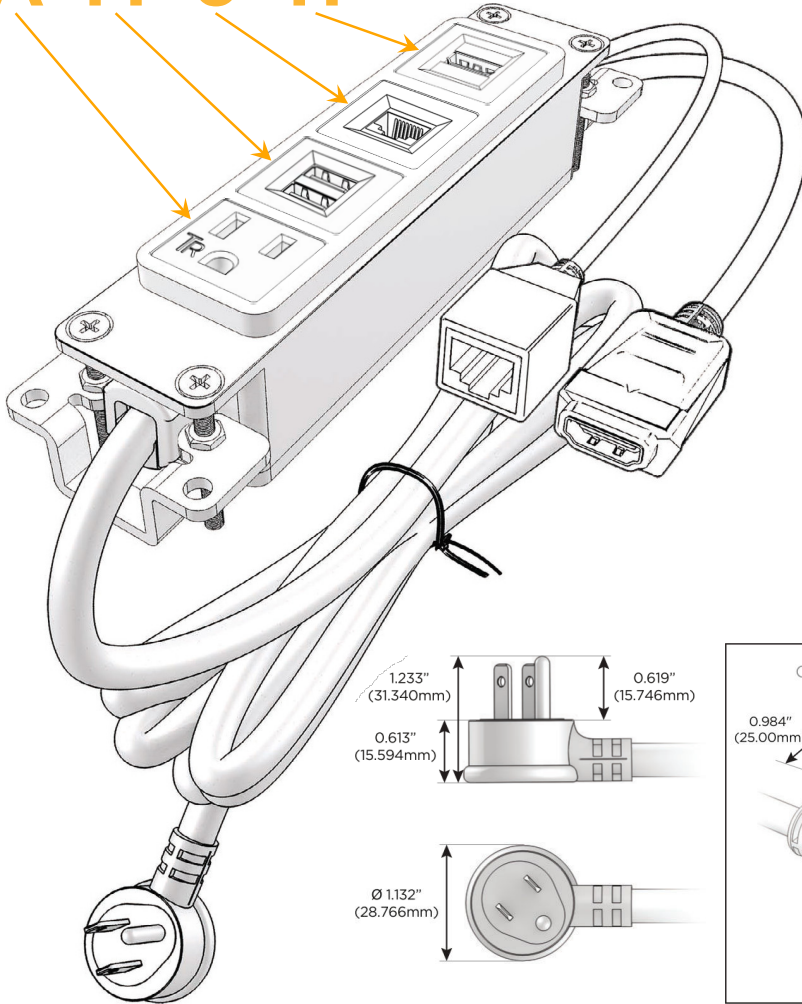

M-POWER-4T

AC POWER & DATA CONNECTIVITY SOLUTION

M-POWER-4TM2-AM6H-M2AB

Specs:

Modules/Ports:

- **A** Tamper Resistant AC Receptacle
- **M** Double USB-A (Fast Charging Ports - 18W)
- **6** CAT 6
- **H** HDMI

A M 6 H