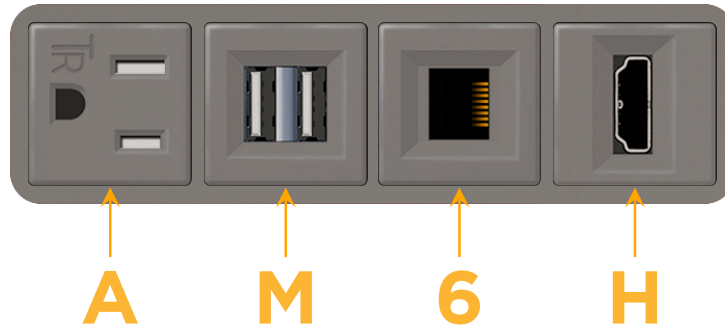

M-POWER-4T

AC POWER & DATA CONNECTIVITY SOLUTION

M-POWER-4TM2-AM6H-M2AB

Distributed by

Mormax Company, Inc.

8 Westchester Plaza

Elmsford, NY 10523

914-699-0101

sales@mormax.com

mormax.com

Metro Light & Power's line of power & data solutions offers sophisticated design elements combined with greater ease of installation. Streamlined and low-profile, enhanced by side-exiting cords, our outlets advance the industry with their cutting edge look and feel. We believe flexibility is key, and we provide a variety of mounting options, including the ability to mount in limited spaces. Our outlets are available in many finishes and configurations, in addition to a custom color and finish capability for our clients.

Bezel Finish: **UNICOLOR™ MAGNESIUM (ABS)**

Custom Finishes Available M-POWER-4TM2-AM6H-M2AB

Features:

Module/Port Options:

- **A** Tamper Resistant AC Receptacle
- **E** USB-A & USB-C (20W)
- **M** Double USB-A (Fast Charging Ports - 18W)
- **H** HDMI
- **6** CAT 6
- **12** RJ 12
- **X** Switched AC
- **Y** 3-Way Switch (Low Voltage)
- **V** USB-C (45W High Speed Charging Port)
- **S** USB-C (25W High Speed Charging Port)
- **R** Switched AC (Rocker Switch)
- **D** Dimmer Switch

Plug:

Supplied with Low Profile Flat 45° Angle 120 VAC Plug

Optional Standard Straight 120 VAC Plug

Optional Straight 120 VAC Pass-through Plug

- CLEAN, COMPACT DESIGN
- STREAMLINED
- LOW PROFILE
- SIDE-EXITING CORDS
- PLUG & PLAY
- 6' AC CORD & PLUG (FLAT PLUG STANDARD)
- CUSTOMIZABLE CONFIGURATIONS AND FINISHES
- UL LISTED FOR MOUNTING IN FURNITURE
- 15A