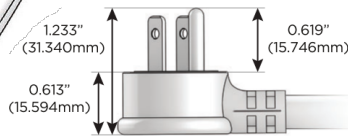

M-POWER-4T

AC POWER & DATA CONNECTIVITY SOLUTION

M-POWER-4TM2-AM6H-M2AB

Specs:

Modules/Ports:

- **A** Tamper Resistant AC Receptacle
- **M** Double USB-A (Fast Charging Ports - 18W)
- **6** CAT 6
- **H** HDMI

A M 6 H