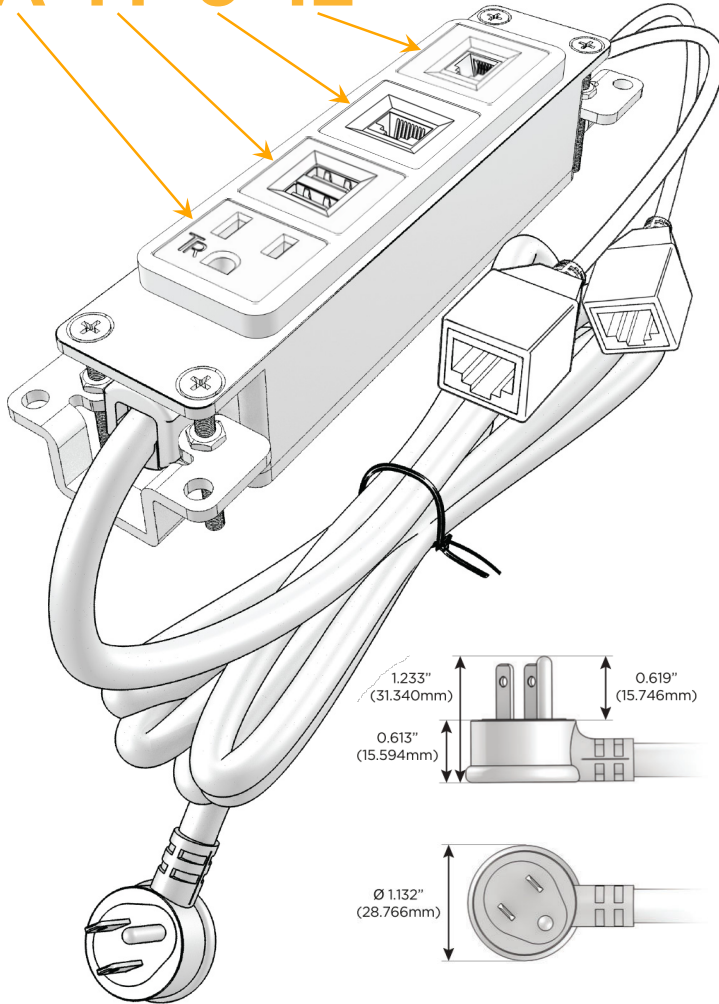

M-POWER-4T

AC POWER & DATA CONNECTIVITY SOLUTION

M-POWER-4TM2-AM612-M2AB

Specs:

Modules/Ports:

- **A** Tamper Resistant AC Receptacle
- **M** Double USB-A (Fast Charging Ports - 18W)
- **6** CAT 6
- **12** RJ 12

A M 6 12