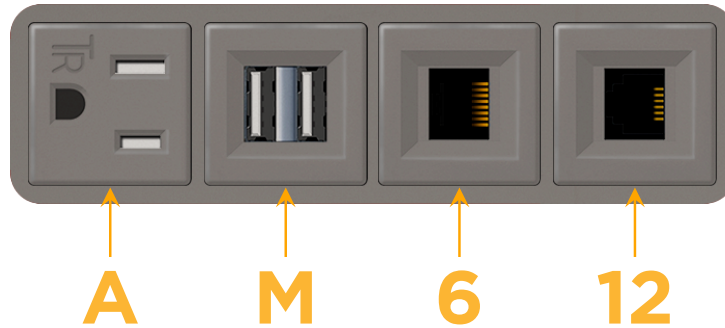

M-POWER-4T

AC POWER & DATA CONNECTIVITY SOLUTION

M-POWER-4TM2-AM612-M2AB

Distributed by

Mormax Company, Inc.

8 Westchester Plaza

Elmsford, NY 10523

914-699-0101

sales@mormax.com

mormax.com

Metro Light & Power's line of power & data solutions offers sophisticated design elements combined with greater ease of installation. Streamlined and low-profile, enhanced by side-exiting cords, our outlets advance the industry with their cutting edge look and feel. We believe flexibility is key, and we provide a variety of mounting options, including the ability to mount in limited spaces. Our outlets are available in many finishes and configurations, in addition to a custom color and finish capability for our clients.

Bezel Finish: **UNICOLOR™ MAGNESIUM (ABS)**

Custom Finishes Available M-POWER-4TM2-AM612-M2AB

Features:

Module/Port Options:

- **A** Tamper Resistant AC Receptacle
- **E** USB-A & USB-C (20W)
- **M** Double USB-A (Fast Charging Ports - 18W)
- **H** HDMI
- **6** CAT 6
- **12** RJ 12
- **X** Switched AC
- **Y** 3-Way Switch (Low Voltage)
- **V** USB-C (45W High Speed Charging Port)
- **S** USB-C (25W High Speed Charging Port)
- **R** Switched AC (Rocker Switch)
- **D** Dimmer Switch

Plug:

Supplied with Low Profile Flat 45° Angle 120 VAC Plug

Optional Standard Straight 120 VAC Plug

Optional Straight 120 VAC Pass-through Plug

- CLEAN, COMPACT DESIGN
- STREAMLINED
- LOW PROFILE
- SIDE-EXITING CORDS
- PLUG & PLAY
- 6' AC CORD & PLUG (FLAT PLUG STANDARD)
- CUSTOMIZABLE CONFIGURATIONS AND FINISHES
- UL LISTED FOR MOUNTING IN FURNITURE
- 15A