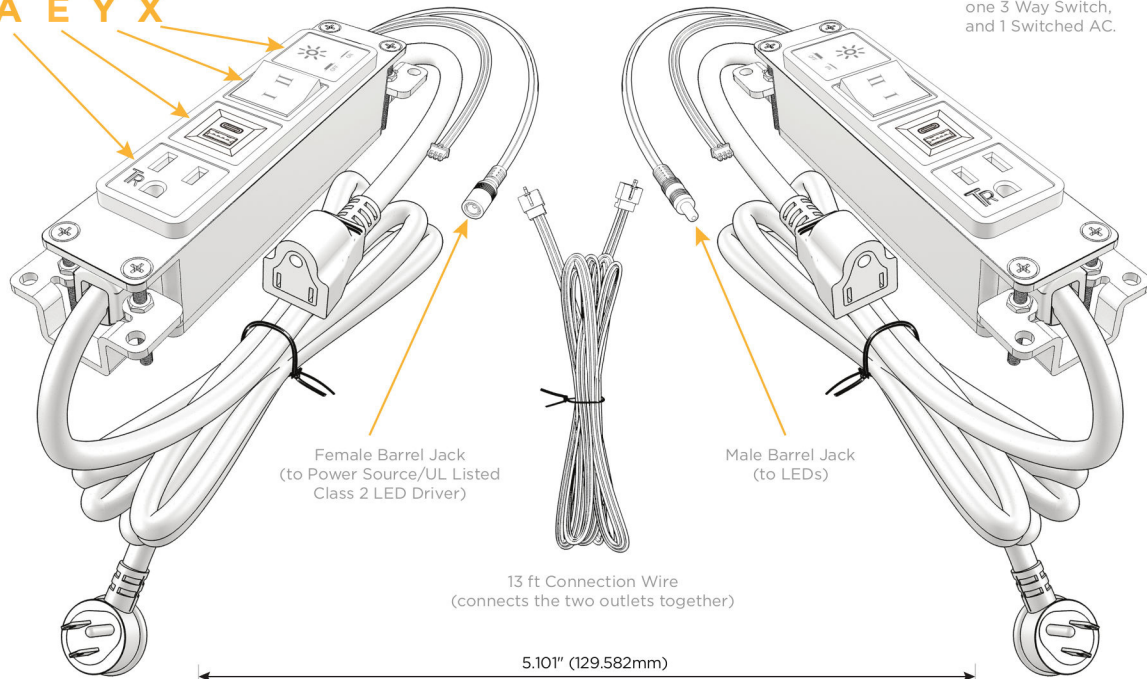

Plug:

Supplied with Low Profile Flat 45° Angle 120 VAC Plug

Optional Standard Straight 120 VAC Plug

Optional Straight 120 VAC Pass-through Plug

- CLEAN, COMPACT DESIGN
- STREAMLINED
- LOW PROFILE
- SIDE-EXITING CORDS
- PLUG & PLAY
- 6' AC CORD & PLUG (FLAT PLUG STANDARD)
- CUSTOMIZABLE CONFIGURATIONS AND FINISHES
- UL LISTED FOR MOUNTING IN FURNITURE
- 15A

8 Westchester Plaza

Elmsford, NY 10523

914-699-0101

sales@mormax.com

mormax.com

Specs:

Modules/Ports:

- A** Tamper Resistant AC Receptacle
- E** USB-A & USB-C (20W)
- Y** 3-Way Switch
- X** Switched AC

A E Y X

13 ft Connection Wire (connects the two outlets together)