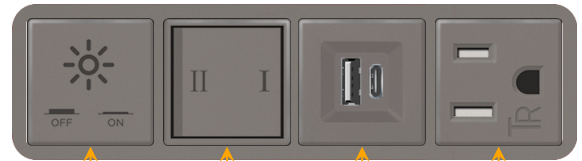

Bezel Finish: **UNICOLOR™ MAGNESIUM (ABS)**

Custom Finishes Available M-POWER-4TM2-AEYX-M2AB(2)

A E Y X

X Y E A

Features:

Module/Port Options:

- A** Tamper Resistant AC Receptacle
- E** USB-A & USB-C (20W)
- M** Double USB-A (Fast Charging Ports - 18W)
- H** HDMI
- 6** CAT 6
- 12** RJ 12
- X** Switched AC
- Y** 3-Way Switch (Low Voltage)
- V** USB-C (45W High Speed Charging Port)
- S** USB-C (25W High Speed Charging Port)
- R** Switched AC (Rocker Switch)
- D** Dimmer Switch

Plug:

Supplied with Low Profile Flat 45° Angle 120 VAC Plug

Optional Standard Straight 120 VAC Plug

Optional Straight 120 VAC Pass-through Plug

- CLEAN, COMPACT DESIGN
- STREAMLINED
- LOW PROFILE
- SIDE-EXITING CORDS
- PLUG & PLAY
- 6' AC CORD & PLUG (FLAT PLUG STANDARD)
- CUSTOMIZABLE CONFIGURATIONS AND FINISHES
- UL LISTED FOR MOUNTING IN FURNITURE
- 15A