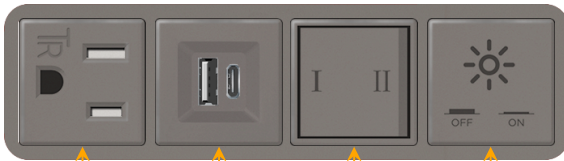

Bezel Finish: **UNICOLOR™ MAGNESIUM (ABS)**

Custom Finishes Available M-POWER-4TM2-AEYX-M2AB(2)

A E Y X

X Y E A

Features:

Module/Port Options:

- A** Tamper Resistant AC Receptacle
- E** USB-A & USB-C (20W)
- M** Double USB-A (Fast Charging Ports - 18W)
- H** HDMI
- 6** CAT 6
- 12** RJ 12
- X** Switched AC
- Y** 3-Way Switch (Low Voltage)
- V** USB-C (45W High Speed Charging Port)
- S** USB-C (25W High Speed Charging Port)
- R** Switched AC (Rocker Switch)
- D** Dimmer Switch

Plug:

Supplied with Low Profile Flat 45° Angle 120 VAC Plug

Optional Standard Straight 120 VAC Plug

Optional Straight 120 VAC Pass-through Plug

- CLEAN, COMPACT DESIGN
- STREAMLINED
- LOW PROFILE
- SIDE-EXITING CORDS
- PLUG & PLAY
- 6' AC CORD & PLUG (FLAT PLUG STANDARD)
- CUSTOMIZABLE CONFIGURATIONS AND FINISHES
- UL LISTED FOR MOUNTING IN FURNITURE
- 15A

8 Westchester Plaza

Elmsford, NY 10523

914-699-0101

sales@mormax.com

mormax.com

Specs:

Modules/Ports:

- A** Tamper Resistant AC Receptacle
- E** USB-A & USB-C (20W)
- Y** 3-Way Switch
- X** Switched AC