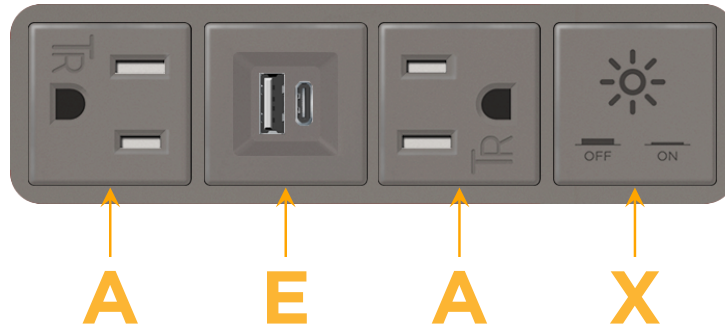

M-POWER-4T

AC POWER & DATA CONNECTIVITY SOLUTION

M-POWER-4TM2-AEAX-M2AB

Distributed by

Mormax Company, Inc.

8 Westchester Plaza

Elmsford, NY 10523

914-699-0101

sales@mormax.com

mormax.com

Metro Light & Power's line of power & data solutions offers sophisticated design elements combined with greater ease of installation. Streamlined and low-profile, enhanced by side-exiting cords, our outlets advance the industry with their cutting edge look and feel. We believe flexibility is key, and we provide a variety of mounting options, including the ability to mount in limited spaces. Our outlets are available in many finishes and configurations, in addition to a custom color and finish capability for our clients.

Bezel Finish: **UNICOLOR™ MAGNESIUM (ABS)**

Custom Finishes Available M-POWER-4TM2-AEAX-M2AB

Features:

Module/Port Options:

- **A** Tamper Resistant AC Receptacle
- **E** USB-A & USB-C (20W)
- **M** Double USB-A (Fast Charging Ports - 18W)
- **H** HDMI
- **6** CAT 6
- **12** RJ 12
- **X** Switched AC
- **Y** 3-Way Switch (Low Voltage)
- **V** USB-C (45W High Speed Charging Port)
- **S** USB-C (25W High Speed Charging Port)
- **R** Switched AC (Rocker Switch)
- **D** Dimmer Switch

Plug:

Supplied with Low Profile Flat 45° Angle 120 VAC Plug

Optional Standard Straight 120 VAC Plug

Optional Straight 120 VAC Pass-through Plug

- CLEAN, COMPACT DESIGN
- STREAMLINED
- LOW PROFILE
- SIDE-EXITING CORDS
- PLUG & PLAY
- 6' AC CORD & PLUG (FLAT PLUG STANDARD)
- CUSTOMIZABLE CONFIGURATIONS AND FINISHES
- UL LISTED FOR MOUNTING IN FURNITURE
- 15A