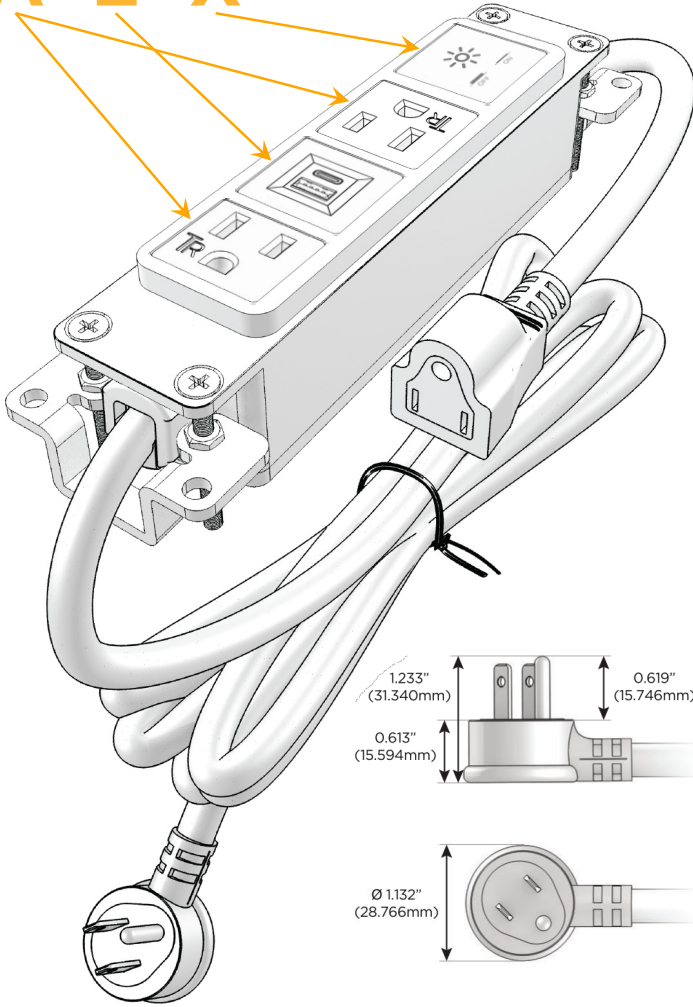

### Module/Port Options:

- A** Tamper Resistant AC Receptacle
- E** USB-A & USB-C (20W)
- M** Double USB-A (Fast Charging Ports - 18W)
- H** HDMI
- 6** CAT 6
- 12** RJ 12
- X** Switched AC
- Y** 3-Way Switch (Low Voltage)
- V** USB-C (45W High Speed Charging Port)
- S** USB-C (25W High Speed Charging Port)
- R** Switched AC (Rocker Switch)
- D** Dimmer Switch

### Plug:

Supplied with Low Profile Flat 45° Angle 120 VAC Plug

Optional Standard Straight 120 VAC Plug

Optional Straight 120 VAC Pass-through Plug

- CLEAN, COMPACT DESIGN
- STREAMLINED
- LOW PROFILE
- SIDE-EXITING CORDS
- PLUG & PLAY
- 6' AC CORD & PLUG (FLAT PLUG STANDARD)
- CUSTOMIZABLE CONFIGURATIONS AND FINISHES
- UL LISTED FOR MOUNTING IN FURNITURE
- 15A

# M-POWER-4T

AC POWER & DATA CONNECTIVITY SOLUTION

M-POWER-4TM2-AEAX-M2AB

Specs:

**Modules/Ports:**

- A** Tamper Resistant AC Receptacle
- E** USB-A & USB-C (20W)
- X** Switched AC

**A E X**

Distributed by