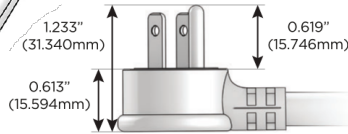

#### Plug:

Supplied with Low Profile Flat 45° Angle 120 VAC Plug

Optional Standard Straight 120 VAC Plug

Optional Straight 120 VAC Pass-through Plug

- CLEAN, COMPACT DESIGN
- STREAMLINED
- LOW PROFILE
- SIDE-EXITING CORDS
- PLUG & PLAY
- 6' AC CORD & PLUG (FLAT PLUG STANDARD)
- CUSTOMIZABLE CONFIGURATIONS AND FINISHES
- UL LISTED FOR MOUNTING IN FURNITURE
- 15A

# M-POWER-4T

AC POWER & DATA CONNECTIVITY SOLUTION

M-POWER-4TM2-AEAH-M2AB

Specs:

**Modules/Ports:**

- A** Tamper Resistant AC Receptacle
- E** USB-A & USB-C (20W)
- H** HDMI

**A E H**

Distributed by