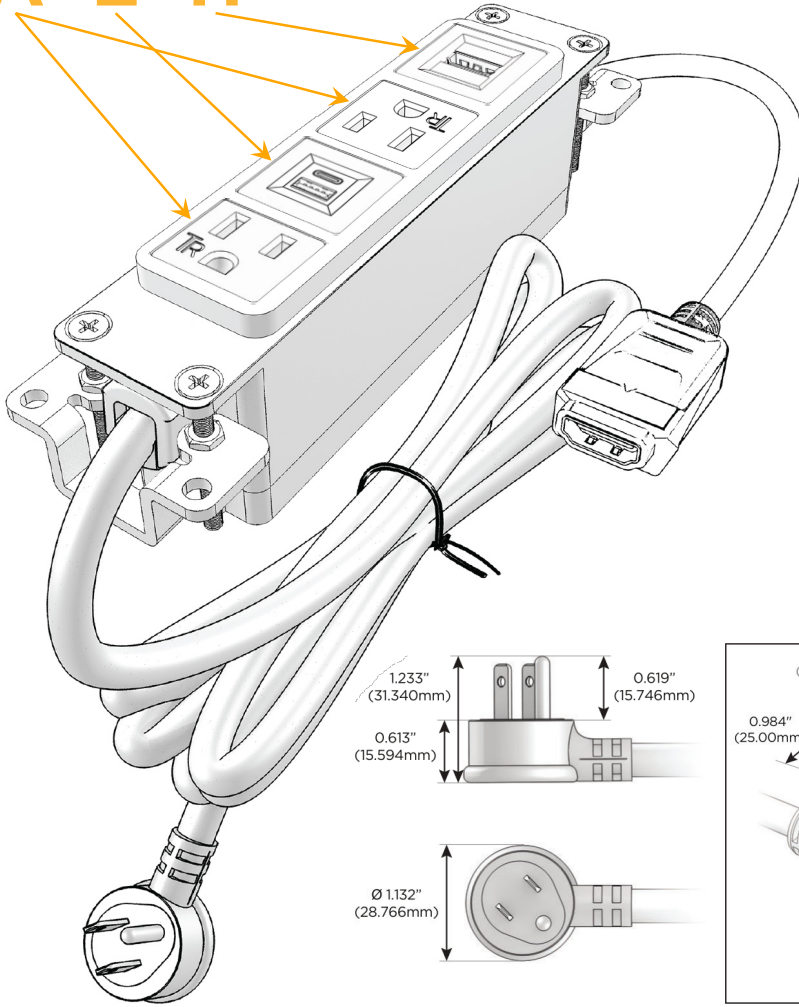

#### Module/Port Options:

- A** Tamper Resistant AC Receptacle
- E** USB-A & USB-C (20W)
- M** Double USB-A (Fast Charging Ports - 18W)
- H** HDMI
- 6** CAT 6
- 12** RJ 12
- X** Switched AC
- Y** 3-Way Switch (Low Voltage)
- V** USB-C (45W High Speed Charging Port)
- S** USB-C (25W High Speed Charging Port)
- R** Switched AC (Rocker Switch)
- D** Dimmer Switch

#### Plug:

Supplied with Low Profile Flat 45° Angle 120 VAC Plug

Optional Standard Straight 120 VAC Plug

Optional Straight 120 VAC Pass-through Plug

- CLEAN, COMPACT DESIGN
- STREAMLINED
- LOW PROFILE
- SIDE-EXITING CORDS
- PLUG & PLAY
- 6' AC CORD & PLUG (FLAT PLUG STANDARD)
- CUSTOMIZABLE CONFIGURATIONS AND FINISHES
- UL LISTED FOR MOUNTING IN FURNITURE
- 15A

# M-POWER-4T

AC POWER & DATA CONNECTIVITY SOLUTION

M-POWER-4TM2-AEAH-M2AB

Specs:

**Modules/Ports:**

- A** Tamper Resistant AC Receptacle
- E** USB-A & USB-C (20W)
- H** HDMI

**A E H**

Distributed by