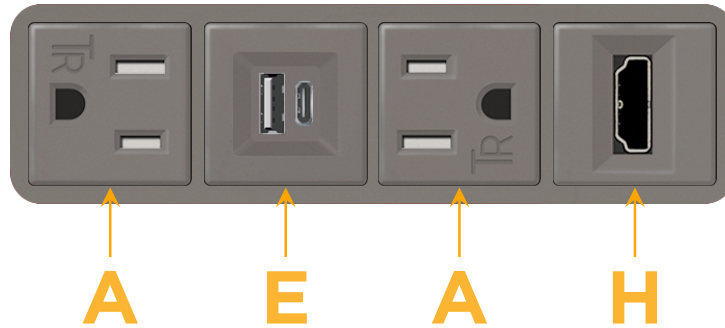

M-POWER-4T

AC POWER & DATA CONNECTIVITY SOLUTION

M-POWER-4TM2-AEAH-M2AB

Distributed by

Mormax Company, Inc.

8 Westchester Plaza

Elmsford, NY 10523

914-699-0101

sales@mormax.com

mormax.com

Metro Light & Power's line of power & data solutions offers sophisticated design elements combined with greater ease of installation. Streamlined and low-profile, enhanced by side-exiting cords, our outlets advance the industry with their cutting edge look and feel. We believe flexibility is key, and we provide a variety of mounting options, including the ability to mount in limited spaces. Our outlets are available in many finishes and configurations, in addition to a custom color and finish capability for our clients.

Bezel Finish: **UNICOLOR™ MAGNESIUM (ABS)**

Custom Finishes Available M-POWER-4TM2-AEAH-M2AB

Features:

Module/Port Options:

- **A** Tamper Resistant AC Receptacle
- **E** USB-A & USB-C (20W)
- **M** Double USB-A (Fast Charging Ports - 18W)
- **H** HDMI
- **6** CAT 6
- **12** RJ 12
- **X** Switched AC
- **Y** 3-Way Switch (Low Voltage)
- **V** USB-C (45W High Speed Charging Port)
- **S** USB-C (25W High Speed Charging Port)
- **R** Switched AC (Rocker Switch)
- **D** Dimmer Switch

Plug:

Supplied with Low Profile Flat 45° Angle 120 VAC Plug

Optional Standard Straight 120 VAC Plug

Optional Straight 120 VAC Pass-through Plug

- CLEAN, COMPACT DESIGN
- STREAMLINED
- LOW PROFILE
- SIDE-EXITING CORDS
- PLUG & PLAY
- 6' AC CORD & PLUG (FLAT PLUG STANDARD)
- CUSTOMIZABLE CONFIGURATIONS AND FINISHES
- UL LISTED FOR MOUNTING IN FURNITURE
- 15A