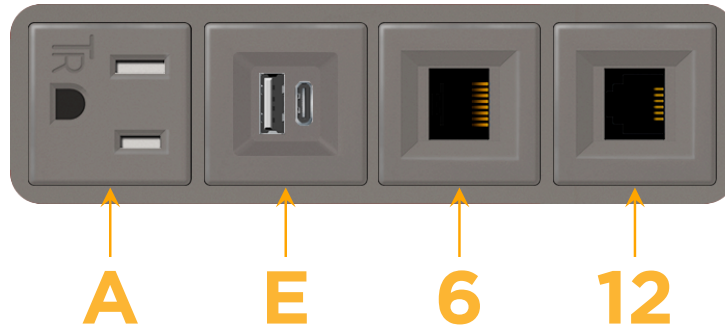

M-POWER-4T

AC POWER & DATA CONNECTIVITY SOLUTION

M-POWER-4TM2-AE612-M2AB

Distributed by

Mormax Company, Inc.

8 Westchester Plaza

Elmsford, NY 10523

914-699-0101

sales@mormax.com

mormax.com

Metro Light & Power's line of power & data solutions offers sophisticated design elements combined with greater ease of installation. Streamlined and low-profile, enhanced by side-exiting cords, our outlets advance the industry with their cutting edge look and feel. We believe flexibility is key, and we provide a variety of mounting options, including the ability to mount in limited spaces. Our outlets are available in many finishes and configurations, in addition to a custom color and finish capability for our clients.

Bezel Finish: **UNICOLOR™ MAGNESIUM (ABS)**

Custom Finishes Available M-POWER-4TM2-AE612-M2AB

Features:

Module/Port Options:

- **A** Tamper Resistant AC Receptacle
- **E** USB-A & USB-C (20W)
- **M** Double USB-A (Fast Charging Ports - 18W)
- **H** HDMI
- **6** CAT 6
- **12** RJ 12
- **X** Switched AC
- **Y** 3-Way Switch (Low Voltage)
- **V** USB-C (45W High Speed Charging Port)
- **S** USB-C (25W High Speed Charging Port)
- **R** Switched AC (Rocker Switch)
- **D** Dimmer Switch

Plug:

Supplied with Low Profile Flat 45° Angle 120 VAC Plug

Optional Standard Straight 120 VAC Plug

Optional Straight 120 VAC Pass-through Plug

- CLEAN, COMPACT DESIGN
- STREAMLINED
- LOW PROFILE
- SIDE-EXITING CORDS
- PLUG & PLAY
- 6' AC CORD & PLUG (FLAT PLUG STANDARD)
- CUSTOMIZABLE CONFIGURATIONS AND FINISHES
- UL LISTED FOR MOUNTING IN FURNITURE
- 15A