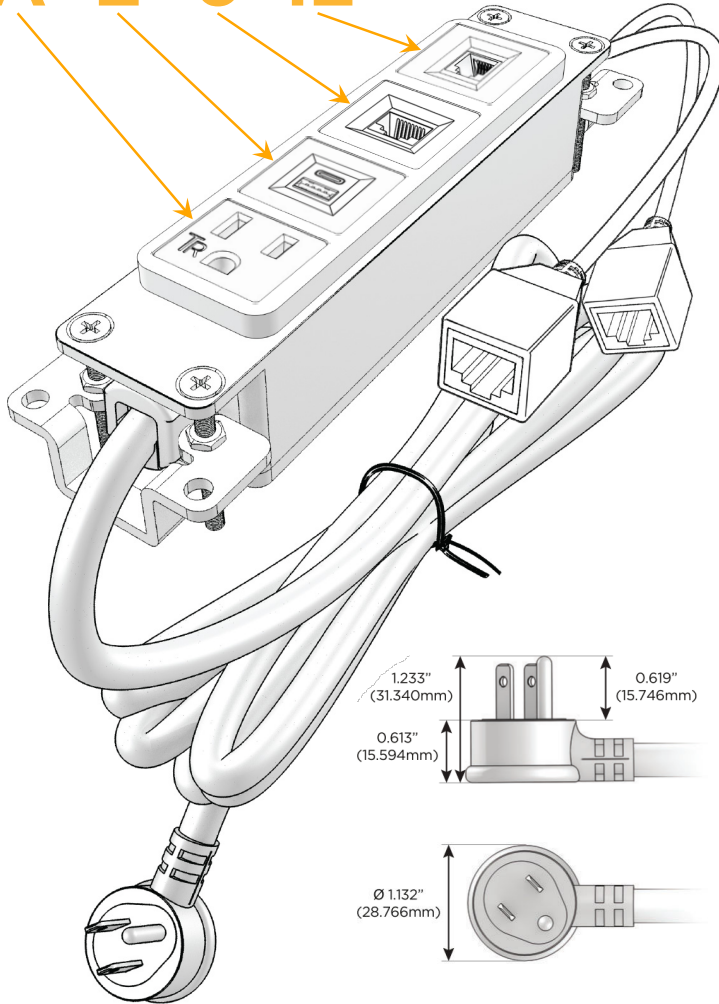

### Module/Port Options:

- A** Tamper Resistant AC Receptacle
- E** USB-A & USB-C (20W)
- M** Double USB-A (Fast Charging Ports - 18W)
- H** HDMI
- 6** CAT 6
- 12** RJ 12
- X** Switched AC
- Y** 3-Way Switch (Low Voltage)
- V** USB-C (45W High Speed Charging Port)
- S** USB-C (25W High Speed Charging Port)
- R** Switched AC (Rocker Switch)
- D** Dimmer Switch

### Plug:

Supplied with Low Profile Flat 45° Angle 120 VAC Plug

Optional Standard Straight 120 VAC Plug

Optional Straight 120 VAC Pass-through Plug

- CLEAN, COMPACT DESIGN
- STREAMLINED
- LOW PROFILE
- SIDE-EXITING CORDS
- PLUG & PLAY
- 6' AC CORD & PLUG (FLAT PLUG STANDARD)
- CUSTOMIZABLE CONFIGURATIONS AND FINISHES
- UL LISTED FOR MOUNTING IN FURNITURE
- 15A

# M-POWER-4T

AC POWER & DATA CONNECTIVITY SOLUTION

M-POWER-4TM2-AE612-M2AB

Specs:

**Modules/Ports:**

- A** Tamper Resistant AC Receptacle
- E** USB-A & USB-C (20W)
- 6** CAT 6
- 12** RJ 12

**A E 6 12**

Distributed by