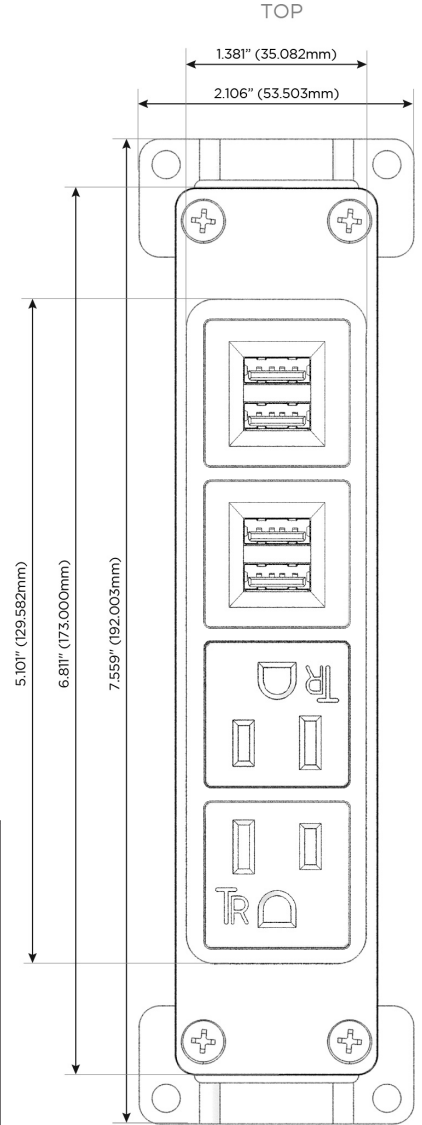

### Module/Port Options:

- A** Tamper Resistant AC Receptacle
- E** USB-A & USB-C (20W)
- M** Double USB-A (Fast Charging Ports - 18W)
- H** HDMI
- 6** CAT 6
- 12** RJ 12
- X** Switched AC
- Y** 3-Way Switch (Low Voltage)
- V** USB-C (45W High Speed Charging Port)
- S** USB-C (25W High Speed Charging Port)
- R** Switched AC (Rocker Switch)
- D** Dimmer Switch

### Plug:

Supplied with Low Profile Flat 45° Angle 120 VAC Plug

Optional Standard Straight 120 VAC Plug

Optional Straight 120 VAC Pass-through Plug

- CLEAN, COMPACT DESIGN
- STREAMLINED
- LOW PROFILE
- SIDE-EXITING CORDS
- PLUG & PLAY
- 6' AC CORD & PLUG (FLAT PLUG STANDARD)
- CUSTOMIZABLE CONFIGURATIONS AND FINISHES
- UL LISTED FOR MOUNTING IN FURNITURE
- 15A

# M-POWER-4T

AC POWER & DATA CONNECTIVITY SOLUTION

M-POWER-4TM2-AAMM-M2AB

Specs:

**Modules/Ports:**

- A** Tamper Resistant AC Receptacle
- M** Double USB-A (Fast Charging Ports - 18W)

Distributed by

Mormax Company, Inc.