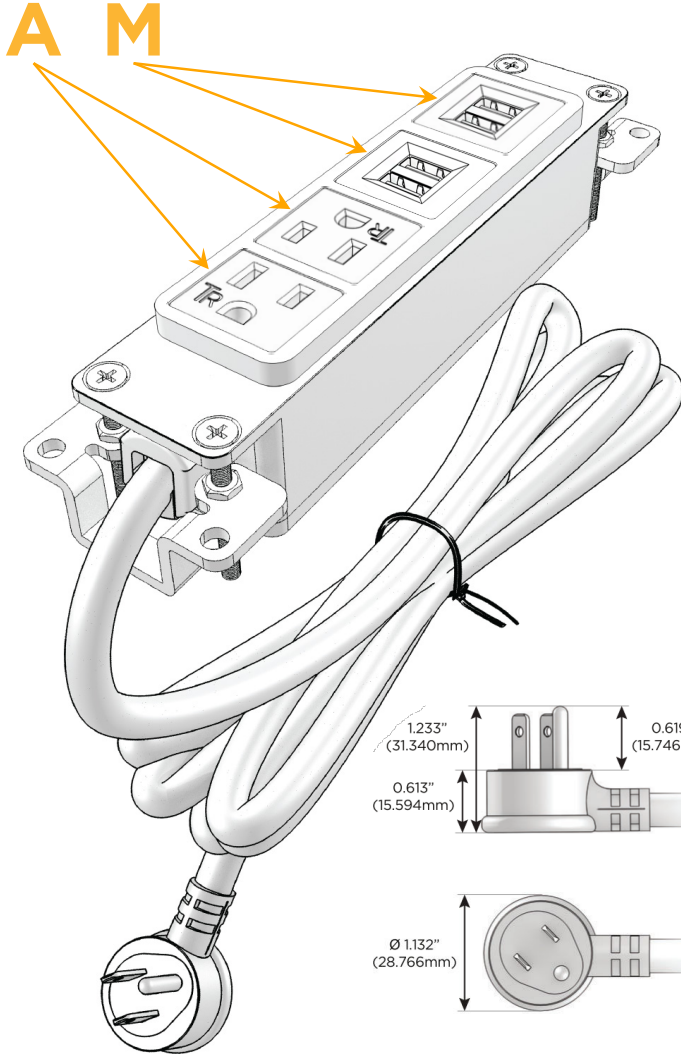

### Module/Port Options:

- A** Tamper Resistant AC Receptacle
- E** USB-A & USB-C (20W)
- M** Double USB-A (Fast Charging Ports - 18W)
- H** HDMI
- 6** CAT 6
- 12** RJ 12
- X** Switched AC
- Y** 3-Way Switch (Low Voltage)
- V** USB-C (45W High Speed Charging Port)
- S** USB-C (25W High Speed Charging Port)
- R** Switched AC (Rocker Switch)
- D** Dimmer Switch

### Plug:

Supplied with Low Profile Flat 45° Angle 120 VAC Plug

Optional Standard Straight 120 VAC Plug

Optional Straight 120 VAC Pass-through Plug

- CLEAN, COMPACT DESIGN
- STREAMLINED
- LOW PROFILE
- SIDE-EXITING CORDS
- PLUG & PLAY
- 6' AC CORD & PLUG (FLAT PLUG STANDARD)
- CUSTOMIZABLE CONFIGURATIONS AND FINISHES
- UL LISTED FOR MOUNTING IN FURNITURE
- 15A

# M-POWER-4T

AC POWER & DATA CONNECTIVITY SOLUTION

M-POWER-4TM2-AAMM-M2AB

Specs:

**Modules/Ports:**

- A** Tamper Resistant AC Receptacle
- M** Double USB-A (Fast Charging Ports - 18W)

Distributed by

Mormax Company, Inc.