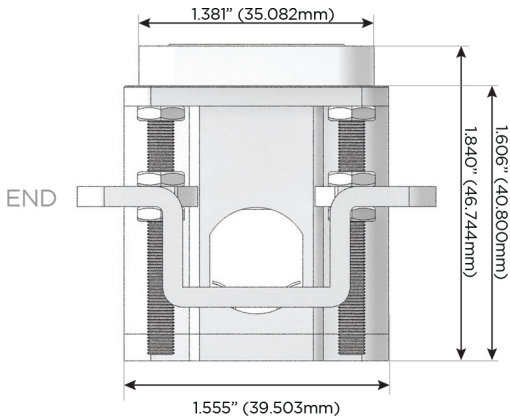

### Plug:

Supplied with Low Profile Flat 45° Angle 120 VAC Plug

Optional Standard Straight 120 VAC Plug

Optional Straight 120 VAC Pass-through Plug

- CLEAN, COMPACT DESIGN
- STREAMLINED
- LOW PROFILE
- SIDE-EXITING CORDS
- PLUG & PLAY
- 6' AC CORD & PLUG (FLAT PLUG STANDARD)
- CUSTOMIZABLE CONFIGURATIONS AND FINISHES
- UL LISTED FOR MOUNTING IN FURNITURE
- 15A

# M-POWER-4T

AC POWER & DATA CONNECTIVITY SOLUTION

M-POWER-4TM2-AAMM-M2AB

Specs:

**Modules/Ports:**

- A** Tamper Resistant AC Receptacle
- M** Double USB-A (Fast Charging Ports - 18W)

Distributed by

Mormax Company, Inc.