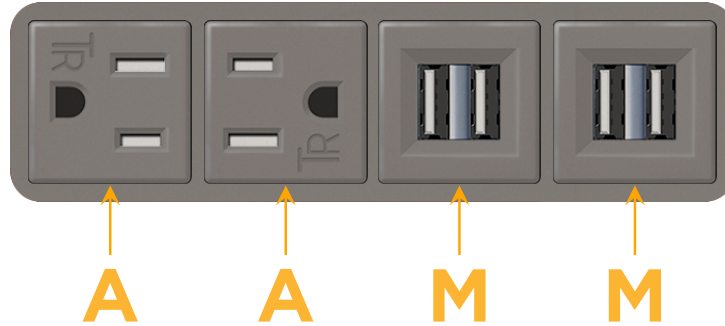

M-POWER-4T

AC POWER & DATA CONNECTIVITY SOLUTION

M-POWER-4TM2-AAMM-M2AB

Distributed by

Mormax Company, Inc.

8 Westchester Plaza

Elmsford, NY 10523

914-699-0101

sales@mormax.com

mormax.com

Metro Light & Power's line of power & data solutions offers sophisticated design elements combined with greater ease of installation. Streamlined and low-profile, enhanced by side-exiting cords, our outlets advance the industry with their cutting edge look and feel. We believe flexibility is key, and we provide a variety of mounting options, including the ability to mount in limited spaces. Our outlets are available in many finishes and configurations, in addition to a custom color and finish capability for our clients.

Bezel Finish: **UNICOLOR™ MAGNESIUM (ABS)**

Custom Finishes Available M-POWER-4TM2-AAMM-M2AB

Features:

Module/Port Options:

- **A** Tamper Resistant AC Receptacle
- **E** USB-A & USB-C (20W)
- **M** Double USB-A (Fast Charging Ports - 18W)
- **H** HDMI
- **6** CAT 6
- **12** RJ 12
- **X** Switched AC
- **Y** 3-Way Switch (Low Voltage)
- **V** USB-C (45W High Speed Charging Port)
- **S** USB-C (25W High Speed Charging Port)
- **R** Switched AC (Rocker Switch)
- **D** Dimmer Switch

Plug:

Supplied with Low Profile Flat 45° Angle 120 VAC Plug

Optional Standard Straight 120 VAC Plug

Optional Straight 120 VAC Pass-through Plug

- CLEAN, COMPACT DESIGN
- STREAMLINED
- LOW PROFILE
- SIDE-EXITING CORDS
- PLUG & PLAY
- 6' AC CORD & PLUG (FLAT PLUG STANDARD)
- CUSTOMIZABLE CONFIGURATIONS AND FINISHES
- UL LISTED FOR MOUNTING IN FURNITURE
- 15A