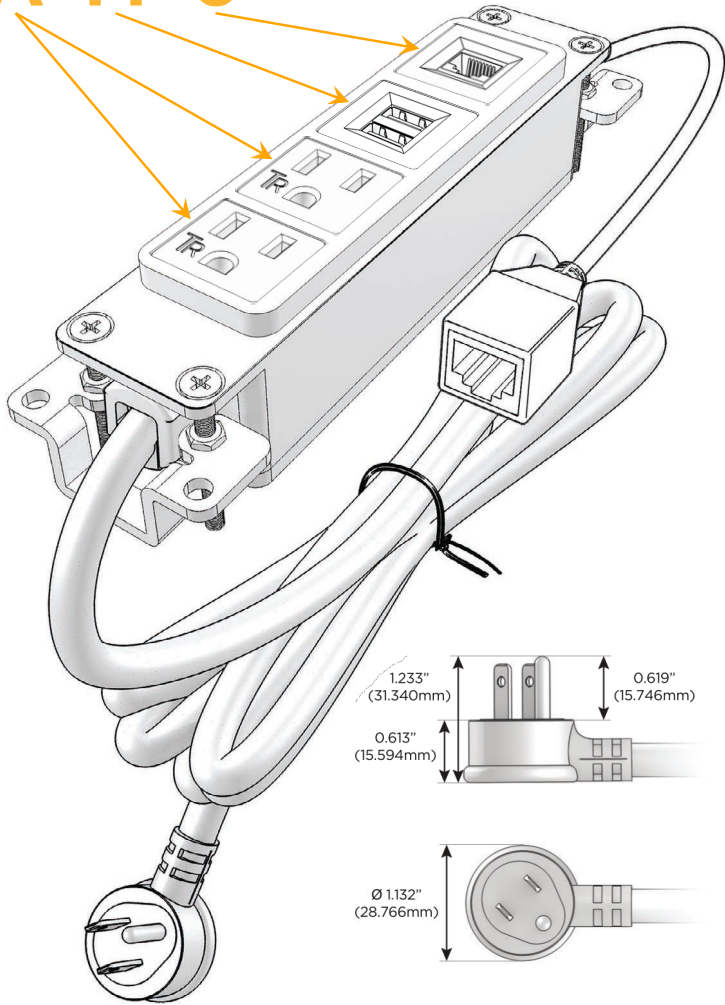

Bezel Finish: **UNICOLOR™ MAGNESIUM (ABS)**

Custom Finishes Available M-POWER-4TM2-AAM6-M2AB

Features:

Module/Port Options:

- A** Tamper Resistant AC Receptacle
- E** USB-A & USB-C (20W)
- M** Double USB-A (Fast Charging Ports - 18W)
- H** HDMI
- 6** CAT 6
- 12** RJ 12
- X** Switched AC
- Y** 3-Way Switch (Low Voltage)
- V** USB-C (45W High Speed Charging Port)
- S** USB-C (25W High Speed Charging Port)
- R** Switched AC (Rocker Switch)
- D** Dimmer Switch

Plug:

Supplied with Low Profile Flat 45° Angle 120 VAC Plug

Optional Standard Straight 120 VAC Plug

Optional Straight 120 VAC Pass-through Plug

- CLEAN, COMPACT DESIGN
- STREAMLINED
- LOW PROFILE
- SIDE-EXITING CORDS
- PLUG & PLAY
- 6' AC CORD & PLUG (FLAT PLUG STANDARD)
- CUSTOMIZABLE CONFIGURATIONS AND FINISHES
- UL LISTED FOR MOUNTING IN FURNITURE
- 15A

M-POWER-4T

AC POWER & DATA CONNECTIVITY SOLUTION

M-POWER-4TM2-AAM6-M2AB

Specs:

Modules/Ports:

- A** Tamper Resistant AC Receptacle
- M** Double USB-A (Fast Charging Ports - 18W)
- 6** CAT 6

A M 6

Distributed by