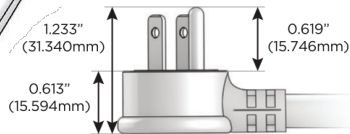

M-POWER-4T

AC POWER & DATA CONNECTIVITY SOLUTION

M-POWER-4TM2-AAM6-M2AB

Specs:

Modules/Ports:

- A** Tamper Resistant AC Receptacle
- M** Double USB-A (Fast Charging Ports - 18W)
- 6** CAT 6

A M 6

Distributed by