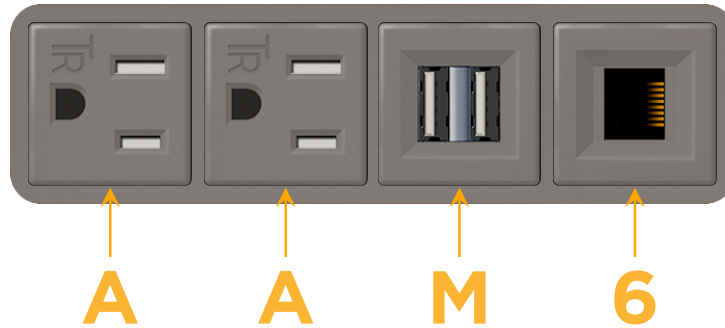

Bezel Finish: **UNICOLOR™ MAGNESIUM (ABS)**

Custom Finishes Available M-POWER-4TM2-AAM6-M2AB

Features:

Module/Port Options:

- A** Tamper Resistant AC Receptacle
- E** USB-A & USB-C (20W)
- M** Double USB-A (Fast Charging Ports - 18W)
- H** HDMI
- 6** CAT 6
- 12** RJ 12
- X** Switched AC
- Y** 3-Way Switch (Low Voltage)
- V** USB-C (45W High Speed Charging Port)
- S** USB-C (25W High Speed Charging Port)
- R** Switched AC (Rocker Switch)
- D** Dimmer Switch

Plug:

Supplied with Low Profile Flat 45° Angle 120 VAC Plug

Optional Standard Straight 120 VAC Plug

Optional Straight 120 VAC Pass-through Plug

- CLEAN, COMPACT DESIGN
- STREAMLINED
- LOW PROFILE
- SIDE-EXITING CORDS
- PLUG & PLAY
- 6' AC CORD & PLUG (FLAT PLUG STANDARD)
- CUSTOMIZABLE CONFIGURATIONS AND FINISHES
- UL LISTED FOR MOUNTING IN FURNITURE
- 15A

M-POWER-4T

AC POWER & DATA CONNECTIVITY SOLUTION

M-POWER-4TM2-AAM6-M2AB

Specs:

Modules/Ports:

- A** Tamper Resistant AC Receptacle
- M** Double USB-A (Fast Charging Ports - 18W)
- 6** CAT 6

A M 6

Distributed by