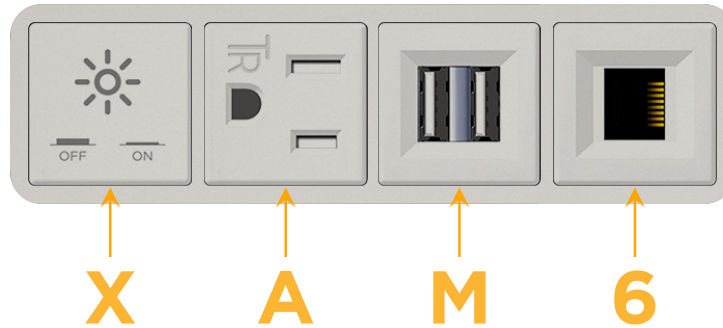

Bezel Finish: **UNICOLOR™ GRAY (ABS)**

Custom Finishes Available M-POWER-4TG1-XAM6-G1AB

Features:

Module/Port Options:

- A** Tamper Resistant AC Receptacle
- E** USB-A & USB-C (20W)
- M** Double USB-A (Fast Charging Ports - 18W)
- H** HDMI
- 6** CAT 6
- 12** RJ 12
- X** Switched AC
- Y** 3-Way Switch (Low Voltage)
- V** USB-C (45W High Speed Charging Port)
- S** USB-C (25W High Speed Charging Port)
- R** Switched AC (Rocker Switch)
- D** Dimmer Switch

Plug:

Supplied with Low Profile Flat 45° Angle 120 VAC Plug

Optional Standard Straight 120 VAC Plug

Optional Straight 120 VAC Pass-through Plug

- CLEAN, COMPACT DESIGN
- STREAMLINED
- LOW PROFILE
- SIDE-EXITING CORDS
- PLUG & PLAY
- 6' AC CORD & PLUG (FLAT PLUG STANDARD)
- CUSTOMIZABLE CONFIGURATIONS AND FINISHES
- UL LISTED FOR MOUNTING IN FURNITURE
- 15A

M-POWER-4T

AC POWER & DATA CONNECTIVITY SOLUTION

M-POWER-4TG1-XAM6-G1AB

Specs:

Modules/Ports:

- X** Switched AC
- A** Tamper Resistant AC Receptacle
- M** Double USB-A (Fast Charging Ports - 18W)
- 6** CAT 6