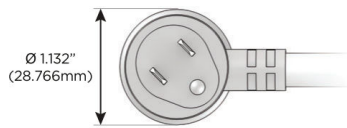

M-POWER-4T

AC POWER & DATA CONNECTIVITY SOLUTION

M-POWER-4TG1-XAM6-G1AB

Specs:

Modules/Ports:

- **X** Switched AC
- **A** Tamper Resistant AC Receptacle
- **M** Double USB-A (Fast Charging Ports - 18W)
- **6** CAT 6

X A M 6