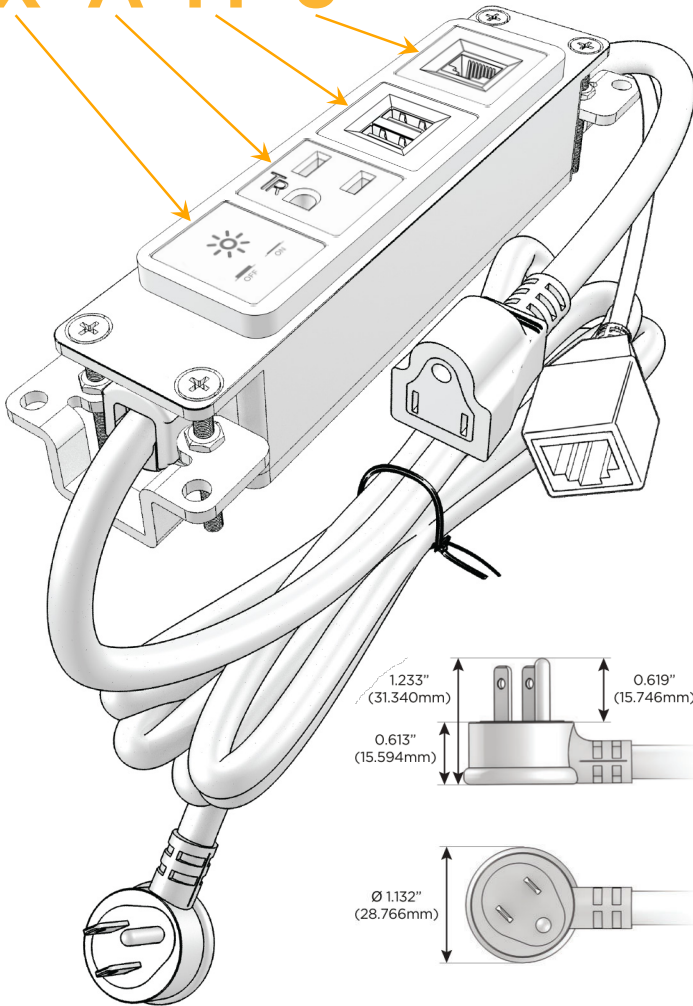

M-POWER-4T

AC POWER & DATA CONNECTIVITY SOLUTION

M-POWER-4TG1-XAM6-G1AB

Specs:

Modules/Ports:

- **X** Switched AC
- **A** Tamper Resistant AC Receptacle
- **M** Double USB-A (Fast Charging Ports - 18W)
- **6** CAT 6

X A M 6