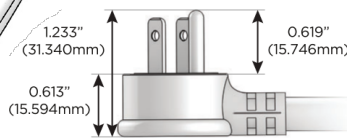

M-POWER-4T

AC POWER & DATA CONNECTIVITY SOLUTION

M-POWER-4TG1-XAM6-G1AB

Specs:

Modules/Ports:

- **X** Switched AC
- **A** Tamper Resistant AC Receptacle
- **M** Double USB-A (Fast Charging Ports - 18W)
- **6** CAT 6

X A M 6