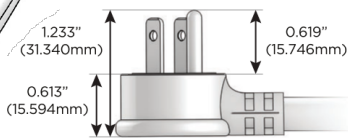

### Plug:

Supplied with Low Profile Flat 45° Angle 120 VAC Plug

Optional Standard Straight 120 VAC Plug

Optional Straight 120 VAC Pass-through Plug

- CLEAN, COMPACT DESIGN
- STREAMLINED
- LOW PROFILE
- SIDE-EXITING CORDS
- PLUG & PLAY
- 6' AC CORD & PLUG (FLAT PLUG STANDARD)
- CUSTOMIZABLE CONFIGURATIONS AND FINISHES
- UL LISTED FOR MOUNTING IN FURNITURE
- 15A

# M-POWER-4T

AC POWER & DATA CONNECTIVITY SOLUTION

M-POWER-4TG1-XAE6-G1AB

Specs:

**Modules/Ports:**

- X Switched AC
- A Tamper Resistant AC Receptacle
- E USB-A & USB-C (20W)
- 6 CAT 6

**X A E 6**

Distributed by