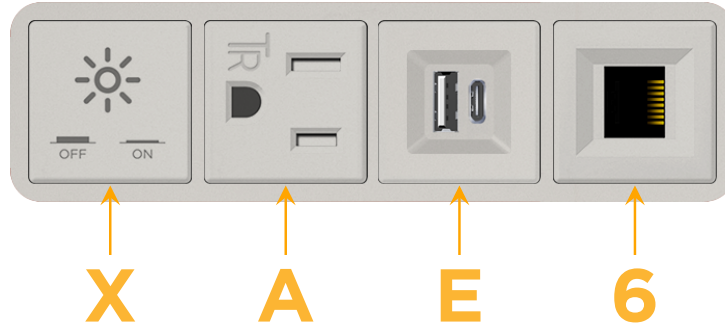

M-POWER-4T

AC POWER & DATA CONNECTIVITY SOLUTION

M-POWER-4TG1-XAE6-GIAB

Distributed by

Mormax Company, Inc.

8 Westchester Plaza

Elmsford, NY 10523

914-699-0101

sales@mormax.com

mormax.com

Metro Light & Power's line of power & data solutions offers sophisticated design elements combined with greater ease of installation. Streamlined and low-profile, enhanced by side-exiting cords, our outlets advance the industry with their cutting edge look and feel. We believe flexibility is key, and we provide a variety of mounting options, including the ability to mount in limited spaces. Our outlets are available in many finishes and configurations, in addition to a custom color and finish capability for our clients.

Bezel Finish: **UNICOLOR™ GRAY (ABS)**

Custom Finishes Available M-POWER-4TG1-XAE6-GIAB

Features:

Module/Port Options:

- **A** Tamper Resistant AC Receptacle
- **E** USB-A & USB-C (20W)
- **M** Double USB-A (Fast Charging Ports - 18W)
- **H** HDMI
- **6** CAT 6
- **12** RJ 12
- **X** Switched AC
- **Y** 3-Way Switch (Low Voltage)
- **V** USB-C (45W High Speed Charging Port)
- **S** USB-C (25W High Speed Charging Port)
- **R** Switched AC (Rocker Switch)
- **D** Dimmer Switch

Plug:

Supplied with Low Profile Flat 45° Angle 120 VAC Plug

Optional Standard Straight 120 VAC Plug

Optional Straight 120 VAC Pass-through Plug

- CLEAN, COMPACT DESIGN
- STREAMLINED
- LOW PROFILE
- SIDE-EXITING CORDS
- PLUG & PLAY
- 6' AC CORD & PLUG (FLAT PLUG STANDARD)
- CUSTOMIZABLE CONFIGURATIONS AND FINISHES
- UL LISTED FOR MOUNTING IN FURNITURE
- 15A