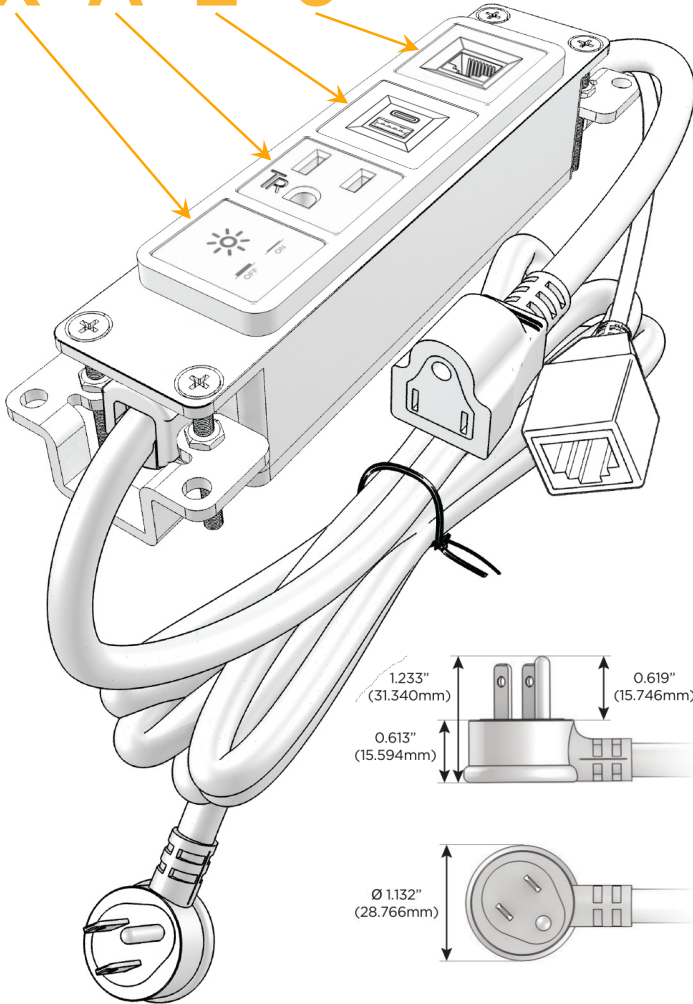

### Module/Port Options:

- A** Tamper Resistant AC Receptacle
- E** USB-A & USB-C (20W)
- M** Double USB-A (Fast Charging Ports - 18W)
- H** HDMI
- 6** CAT 6
- 12** RJ 12
- X** Switched AC
- Y** 3-Way Switch (Low Voltage)
- V** USB-C (45W High Speed Charging Port)
- S** USB-C (25W High Speed Charging Port)
- R** Switched AC (Rocker Switch)
- D** Dimmer Switch

### Plug:

Supplied with Low Profile Flat 45° Angle 120 VAC Plug

Optional Standard Straight 120 VAC Plug

Optional Straight 120 VAC Pass-through Plug

- CLEAN, COMPACT DESIGN
- STREAMLINED
- LOW PROFILE
- SIDE-EXITING CORDS
- PLUG & PLAY
- 6' AC CORD & PLUG (FLAT PLUG STANDARD)
- CUSTOMIZABLE CONFIGURATIONS AND FINISHES
- UL LISTED FOR MOUNTING IN FURNITURE
- 15A

# M-POWER-4T

AC POWER & DATA CONNECTIVITY SOLUTION

M-POWER-4TG1-XAE6-G1AB

Specs:

**Modules/Ports:**

- X Switched AC
- A Tamper Resistant AC Receptacle
- E USB-A & USB-C (20W)
- 6 CAT 6

**X A E 6**

Distributed by