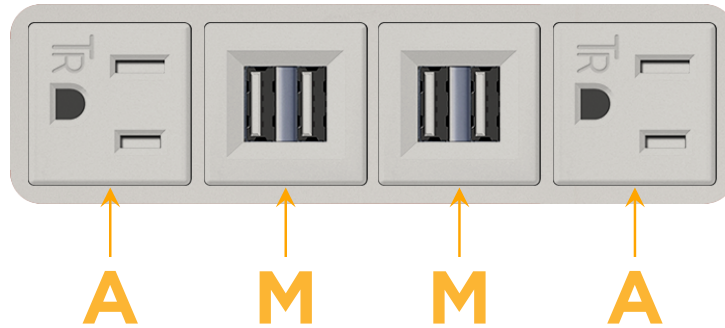

M-POWER-4T

AC POWER & DATA CONNECTIVITY SOLUTION

M-POWER-4TG1-AMMA-G1AB

Distributed by

Mormax Company, Inc.

8 Westchester Plaza

Elmsford, NY 10523

914-699-0101

sales@mormax.com

mormax.com

Metro Light & Power's line of power & data solutions offers sophisticated design elements combined with greater ease of installation. Streamlined and low-profile, enhanced by side-exiting cords, our outlets advance the industry with their cutting edge look and feel. We believe flexibility is key, and we provide a variety of mounting options, including the ability to mount in limited spaces. Our outlets are available in many finishes and configurations, in addition to a custom color and finish capability for our clients.

Bezel Finish: **UNICOLOR™ GRAY (ABS)**

Custom Finishes Available M-POWER-4TG1-AMMA-G1AB

Features:

Module/Port Options:

- **A** Tamper Resistant AC Receptacle
- **E** USB-A & USB-C (20W)
- **M** Double USB-A (Fast Charging Ports - 18W)
- **H** HDMI
- **6** CAT 6
- **12** RJ 12
- **X** Switched AC
- **Y** 3-Way Switch (Low Voltage)
- **V** USB-C (45W High Speed Charging Port)
- **S** USB-C (25W High Speed Charging Port)
- **R** Switched AC (Rocker Switch)
- **D** Dimmer Switch

Plug:

Supplied with Low Profile Flat 45° Angle 120 VAC Plug

Optional Standard Straight 120 VAC Plug

Optional Straight 120 VAC Pass-through Plug

- CLEAN, COMPACT DESIGN
- STREAMLINED
- LOW PROFILE
- SIDE-EXITING CORDS
- PLUG & PLAY
- 6' AC CORD & PLUG (FLAT PLUG STANDARD)
- CUSTOMIZABLE CONFIGURATIONS AND FINISHES
- UL LISTED FOR MOUNTING IN FURNITURE
- 15A