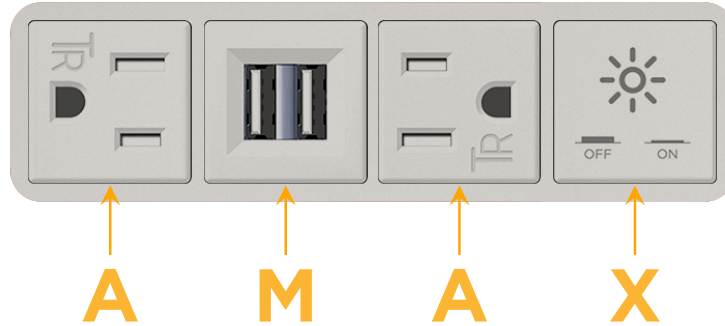

M-POWER-4T

AC POWER & DATA CONNECTIVITY SOLUTION

M-POWER-4TG1-AMAX-G1AB

Distributed by

Mormax Company, Inc.

8 Westchester Plaza

Elmsford, NY 10523

914-699-0101

sales@mormax.com

mormax.com

Metro Light & Power's line of power & data solutions offers sophisticated design elements combined with greater ease of installation. Streamlined and low-profile, enhanced by side-exiting cords, our outlets advance the industry with their cutting edge look and feel. We believe flexibility is key, and we provide a variety of mounting options, including the ability to mount in limited spaces. Our outlets are available in many finishes and configurations, in addition to a custom color and finish capability for our clients.

Bezel Finish: **UNICOLOR™ GRAY (ABS)**

Custom Finishes Available M-POWER-4TG1-AMAX-G1AB

Features:

Module/Port Options:

- **A** Tamper Resistant AC Receptacle
- **E** USB-A & USB-C (20W)
- **M** Double USB-A (Fast Charging Ports - 18W)
- **H** HDMI
- **6** CAT 6
- **12** RJ 12
- **X** Switched AC
- **Y** 3-Way Switch (Low Voltage)
- **V** USB-C (45W High Speed Charging Port)
- **S** USB-C (25W High Speed Charging Port)
- **R** Switched AC (Rocker Switch)
- **D** Dimmer Switch

Plug:

Supplied with Low Profile Flat 45° Angle 120 VAC Plug

Optional Standard Straight 120 VAC Plug

Optional Straight 120 VAC Pass-through Plug

- CLEAN, COMPACT DESIGN
- STREAMLINED
- LOW PROFILE
- SIDE-EXITING CORDS
- PLUG & PLAY
- 6' AC CORD & PLUG (FLAT PLUG STANDARD)
- CUSTOMIZABLE CONFIGURATIONS AND FINISHES
- UL LISTED FOR MOUNTING IN FURNITURE
- 15A