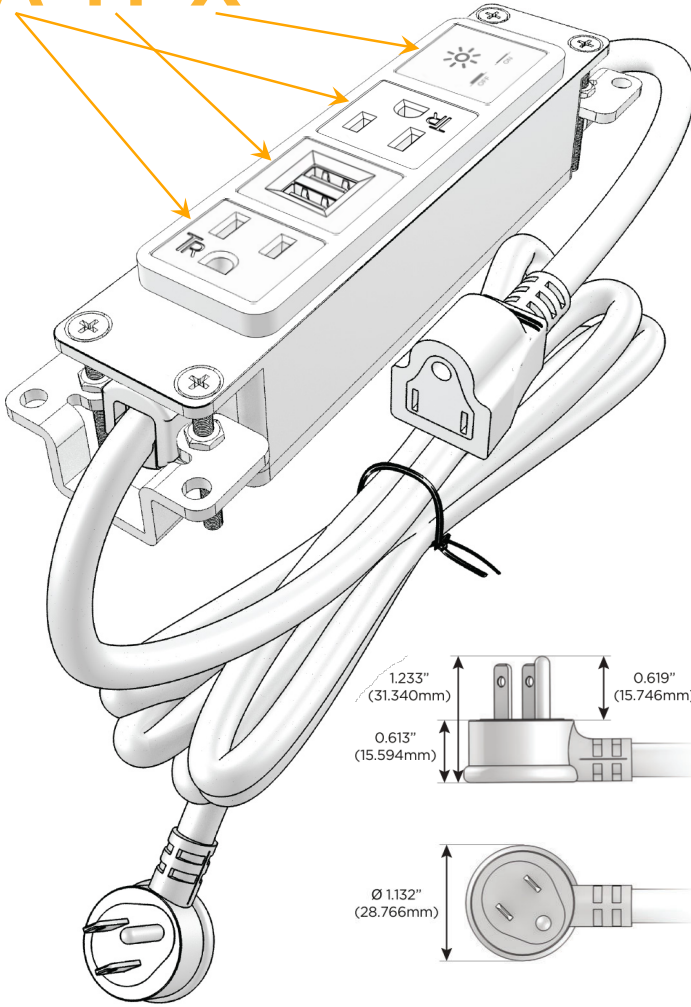

### Module/Port Options:

- A** Tamper Resistant AC Receptacle
- E** USB-A & USB-C (20W)
- M** Double USB-A (Fast Charging Ports - 18W)
- H** HDMI
- 6** CAT 6
- 12** RJ 12
- X** Switched AC
- Y** 3-Way Switch (Low Voltage)
- V** USB-C (45W High Speed Charging Port)
- S** USB-C (25W High Speed Charging Port)
- R** Switched AC (Rocker Switch)
- D** Dimmer Switch

### Plug:

Supplied with Low Profile Flat 45° Angle 120 VAC Plug

Optional Standard Straight 120 VAC Plug

Optional Straight 120 VAC Pass-through Plug

- CLEAN, COMPACT DESIGN
- STREAMLINED
- LOW PROFILE
- SIDE-EXITING CORDS
- PLUG & PLAY
- 6' AC CORD & PLUG (FLAT PLUG STANDARD)
- CUSTOMIZABLE CONFIGURATIONS AND FINISHES
- UL LISTED FOR MOUNTING IN FURNITURE
- 15A

# M-POWER-4T

AC POWER & DATA CONNECTIVITY SOLUTION

M-POWER-4TG1-AMAX-G1AB

Specs:

**Modules/Ports:**

- A** Tamper Resistant AC Receptacle
- M** Double USB-A (Fast Charging Ports - 18W)
- X** Switched AC

**A M X**