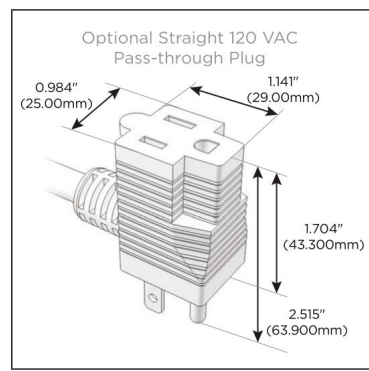

M-POWER-4T

AC POWER & DATA CONNECTIVITY SOLUTION

M-POWER-4TG1-AAM6-G1AB

Specs:

Modules/Ports:

- **A** Tamper Resistant AC Receptacle
- **M** Double USB-A (Fast Charging Ports - 18W)
- **6** CAT 6

A M 6