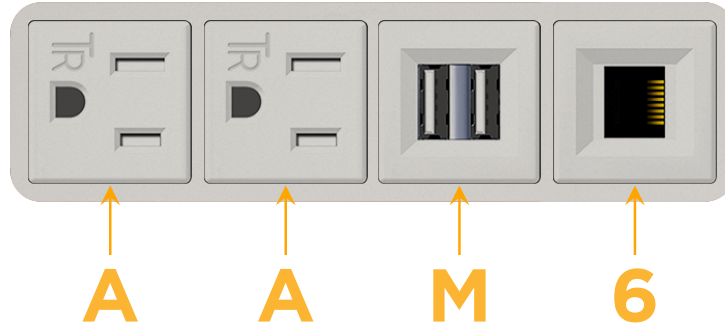

M-POWER-4T

AC POWER & DATA CONNECTIVITY SOLUTION

M-POWER-4TG1-AAM6-G1AB

Distributed by

Mormax Company, Inc.

8 Westchester Plaza

Elmsford, NY 10523

914-699-0101

sales@mormax.com

mormax.com

Metro Light & Power's line of power & data solutions offers sophisticated design elements combined with greater ease of installation. Streamlined and low-profile, enhanced by side-exiting cords, our outlets advance the industry with their cutting edge look and feel. We believe flexibility is key, and we provide a variety of mounting options, including the ability to mount in limited spaces. Our outlets are available in many finishes and configurations, in addition to a custom color and finish capability for our clients.

Bezel Finish: **UNICOLOR™ GRAY (ABS)**

Custom Finishes Available M-POWER-4TG1-AAM6-G1AB

Features:

Module/Port Options:

- **A** Tamper Resistant AC Receptacle
- **E** USB-A & USB-C (20W)
- **M** Double USB-A (Fast Charging Ports - 18W)
- **H** HDMI
- **6** CAT 6
- **12** RJ 12
- **X** Switched AC
- **Y** 3-Way Switch (Low Voltage)
- **V** USB-C (45W High Speed Charging Port)
- **S** USB-C (25W High Speed Charging Port)
- **R** Switched AC (Rocker Switch)
- **D** Dimmer Switch

Plug:

- Supplied with Low Profile Flat 45° Angle 120 VAC Plug
- Optional Standard Straight 120 VAC Plug
- Optional Straight 120 VAC Pass-through Plug

- CLEAN, COMPACT DESIGN
- STREAMLINED
- LOW PROFILE
- SIDE-EXITING CORDS
- PLUG & PLAY
- 6' AC CORD & PLUG (FLAT PLUG STANDARD)
- CUSTOMIZABLE CONFIGURATIONS AND FINISHES
- UL LISTED FOR MOUNTING IN FURNITURE
- 15A