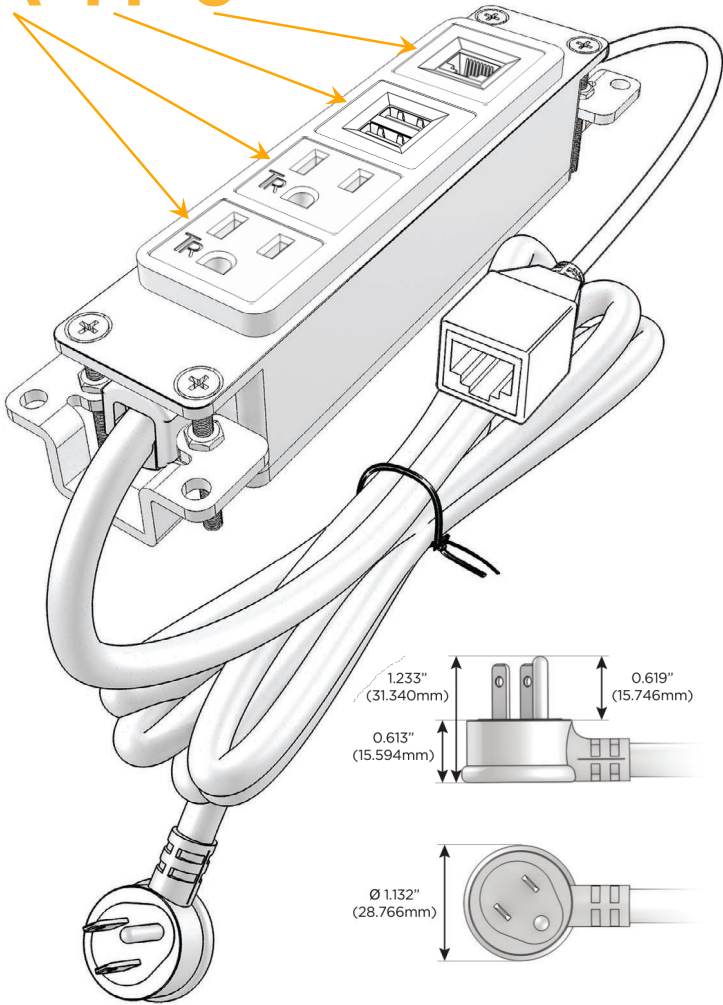

M-POWER-4T

AC POWER & DATA CONNECTIVITY SOLUTION

M-POWER-4TG1-AAM6-G1AB

Specs:

Modules/Ports:

- **A** Tamper Resistant AC Receptacle
- **M** Double USB-A (Fast Charging Ports - 18W)
- **6** CAT 6

A M 6