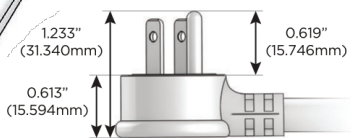

M-POWER-4T

AC POWER & DATA CONNECTIVITY SOLUTION

M-POWER-4TG1-AAM6-G1AB

Specs:

Modules/Ports:

- **A** Tamper Resistant AC Receptacle
- **M** Double USB-A (Fast Charging Ports - 18W)
- **6** CAT 6

A M 6