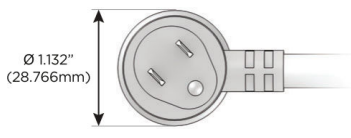

M-POWER-4T

AC POWER & DATA CONNECTIVITY SOLUTION

M-POWER-4TG1-AAM6-G1AB

Specs:

Modules/Ports:

- **A** Tamper Resistant AC Receptacle
- **M** Double USB-A (Fast Charging Ports - 18W)
- **6** CAT 6

A M 6