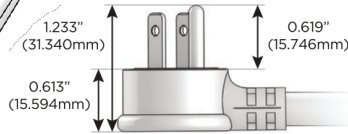

#### Plug:

Supplied with Low Profile Flat 45° Angle 120 VAC Plug

Optional Standard Straight 120 VAC Plug

Optional Straight 120 VAC Pass-through Plug

- CLEAN, COMPACT DESIGN
- STREAMLINED
- LOW PROFILE
- SIDE-EXITING CORDS
- PLUG & PLAY
- 6' AC CORD & PLUG (FLAT PLUG STANDARD)
- CUSTOMIZABLE CONFIGURATIONS AND FINISHES
- UL LISTED FOR MOUNTING IN FURNITURE
- 15A

# M-POWER-4T

AC POWER & DATA CONNECTIVITY SOLUTION

M-POWER-4TCC-RASR-CCAB

Specs:

**Modules/Ports:**

- R** Switched AC (Rocker Switch)
- A** Tamper Resistant AC Receptacle
- S** USB-C (25W High Speed Charging Port)