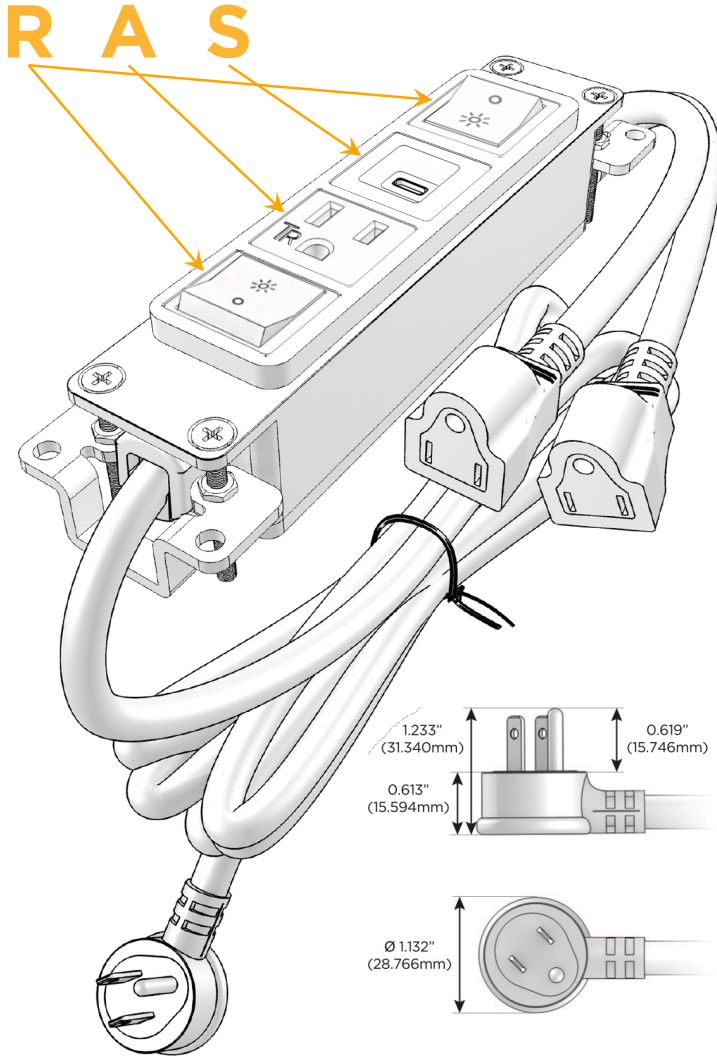

#### Module/Port Options:

- A** Tamper Resistant AC Receptacle
- E** USB-A & USB-C (20W)
- M** Double USB-A (Fast Charging Ports - 18W)
- H** HDMI
- 6** CAT 6
- 12** RJ 12
- X** Switched AC
- Y** 3-Way Switch (Low Voltage)
- V** USB-C (45W High Speed Charging Port)
- S** USB-C (25W High Speed Charging Port)
- R** Switched AC (Rocker Switch)
- D** Dimmer Switch

#### Plug:

Supplied with Low Profile Flat 45° Angle 120 VAC Plug

Optional Standard Straight 120 VAC Plug

Optional Straight 120 VAC Pass-through Plug

- CLEAN, COMPACT DESIGN
- STREAMLINED
- LOW PROFILE
- SIDE-EXITING CORDS
- PLUG & PLAY
- 6' AC CORD & PLUG (FLAT PLUG STANDARD)
- CUSTOMIZABLE CONFIGURATIONS AND FINISHES
- UL LISTED FOR MOUNTING IN FURNITURE
- 15A

# M-POWER-4T

AC POWER & DATA CONNECTIVITY SOLUTION

M-POWER-4TCC-RASR-CCAB

Specs:

**Modules/Ports:**

- R** Switched AC (Rocker Switch)
- A** Tamper Resistant AC Receptacle
- S** USB-C (25W High Speed Charging Port)