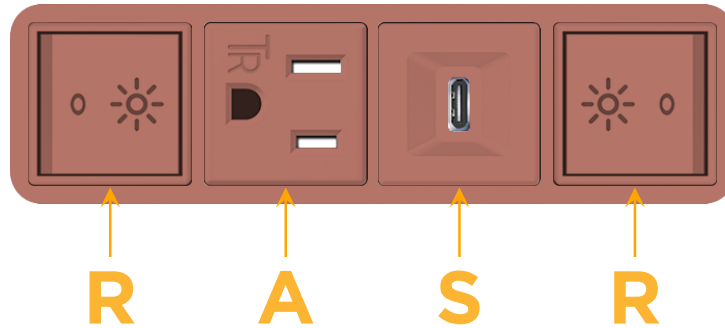

M-POWER-4T

AC POWER & DATA CONNECTIVITY SOLUTION

M-POWER-4TCC-RASR-CCAB

Distributed by

Mormax Company, Inc.

8 Westchester Plaza

Elmsford, NY 10523

914-699-0101

sales@mormax.com

mormax.com

Metro Light & Power's line of power & data solutions offers sophisticated design elements combined with greater ease of installation. Streamlined and low-profile, enhanced by side-exiting cords, our outlets advance the industry with their cutting edge look and feel. We believe flexibility is key, and we provide a variety of mounting options, including the ability to mount in limited spaces. Our outlets are available in many finishes and configurations, in addition to a custom color and finish capability for our clients.

Bezel Finish: **UNICOLOR™ TRUE COPPER (ABS)**

Custom Finishes Available M-POWER-4TCC-RASR-CCAB

Features:

Module/Port Options:

- **A** Tamper Resistant AC Receptacle
- **E** USB-A & USB-C (20W)
- **M** Double USB-A (Fast Charging Ports - 18W)
- **H** HDMI
- **6** CAT 6
- **12** RJ 12
- **X** Switched AC
- **Y** 3-Way Switch (Low Voltage)
- **V** USB-C (45W High Speed Charging Port)
- **S** USB-C (25W High Speed Charging Port)
- **R** Switched AC (Rocker Switch)
- **D** Dimmer Switch

Plug:

Supplied with Low Profile Flat 45° Angle 120 VAC Plug

Optional Standard Straight 120 VAC Plug

Optional Straight 120 VAC Pass-through Plug

- CLEAN, COMPACT DESIGN
- STREAMLINED
- LOW PROFILE
- SIDE-EXITING CORDS
- PLUG & PLAY
- 6' AC CORD & PLUG (FLAT PLUG STANDARD)
- CUSTOMIZABLE CONFIGURATIONS AND FINISHES
- UL LISTED FOR MOUNTING IN FURNITURE
- 15A