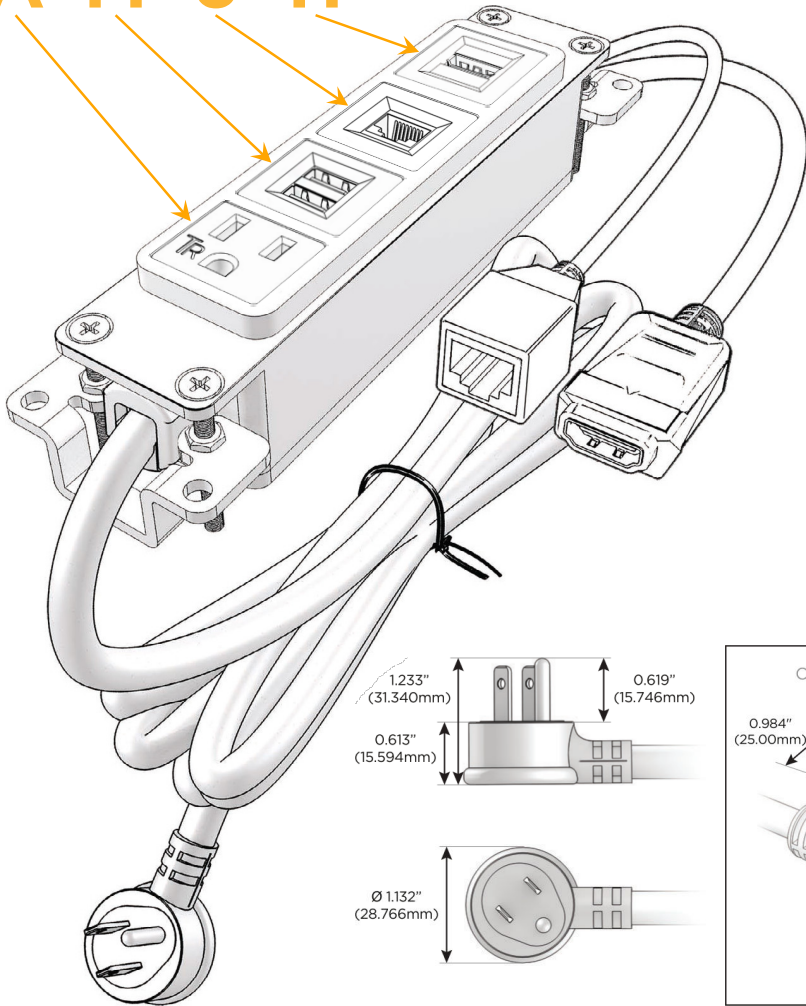

M-POWER-4T

AC POWER & DATA CONNECTIVITY SOLUTION

M-POWER-4TCC-AM6H-CCAB

Specs:

Modules/Ports:

- **A** Tamper Resistant AC Receptacle
- **M** Double USB-A (Fast Charging Ports - 18W)
- **6** CAT 6
- **H** HDMI

A M 6 H

Distributed by

Mormax Company, Inc.

8 Westchester Plaza

Elmsford, NY 10523

914-699-0101

sales@mormax.com

mormax.com