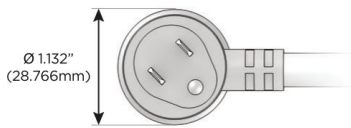

M-POWER-4T

AC POWER & DATA CONNECTIVITY SOLUTION

M-POWER-4TCC-AM6H-CCAB

Specs:

Modules/Ports:

- **A** Tamper Resistant AC Receptacle
- **M** Double USB-A (Fast Charging Ports - 18W)
- **6** CAT 6
- **H** HDMI

A M 6 H