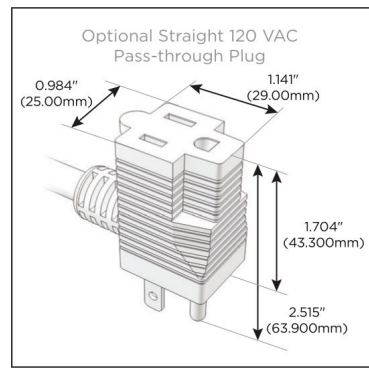

M-POWER-4T

AC POWER & DATA CONNECTIVITY SOLUTION

M-POWER-4TCC-AM6H-CCAB

Specs:

Modules/Ports:

- **A** Tamper Resistant AC Receptacle
- **M** Double USB-A (Fast Charging Ports - 18W)
- **6** CAT 6
- **H** HDMI

A M 6 H

Distributed by

Mormax Company, Inc.

8 Westchester Plaza

Elmsford, NY 10523

914-699-0101

sales@mormax.com

mormax.com