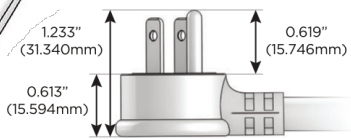

M-POWER-4T

AC POWER & DATA CONNECTIVITY SOLUTION

M-POWER-4TCC-AM6H-CCAB

Specs:

Modules/Ports:

- **A** Tamper Resistant AC Receptacle
- **M** Double USB-A (Fast Charging Ports - 18W)
- **6** CAT 6
- **H** HDMI

A M 6 H