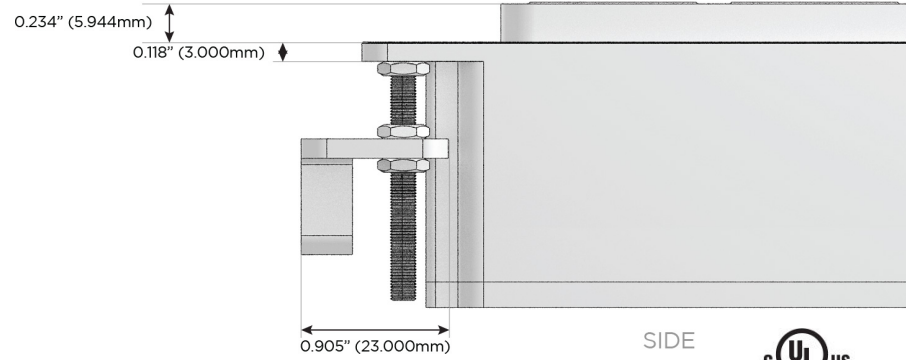

M-POWER-4T

AC POWER & DATA CONNECTIVITY SOLUTION

M-POWER-4TCC-AM6H-CCAB

Specs:

Modules/Ports:

- **A** Tamper Resistant AC Receptacle
- **M** Double USB-A (Fast Charging Ports - 18W)
- **6** CAT 6
- **H** HDMI

A M 6 H

Distributed by

Mormax Company, Inc.

8 Westchester Plaza

Elmsford, NY 10523

914-699-0101

sales@mormax.com

mormax.com