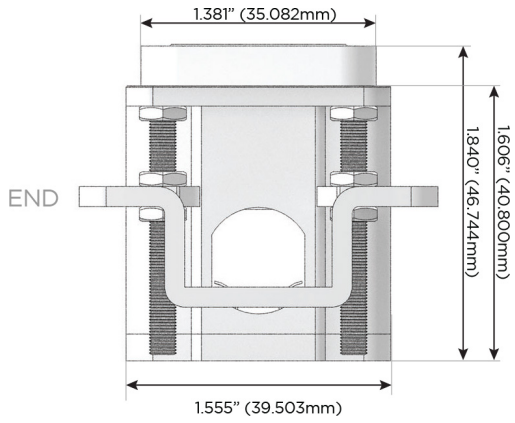

M-POWER-4T

AC POWER & DATA CONNECTIVITY SOLUTION

M-POWER-4TCC-AM6H-CCAB

Specs:

Modules/Ports:

- **A** Tamper Resistant AC Receptacle
- **M** Double USB-A (Fast Charging Ports - 18W)
- **6** CAT 6
- **H** HDMI

A M 6 H

Distributed by

Mormax Company, Inc.

8 Westchester Plaza

Elmsford, NY 10523

914-699-0101

sales@mormax.com

mormax.com