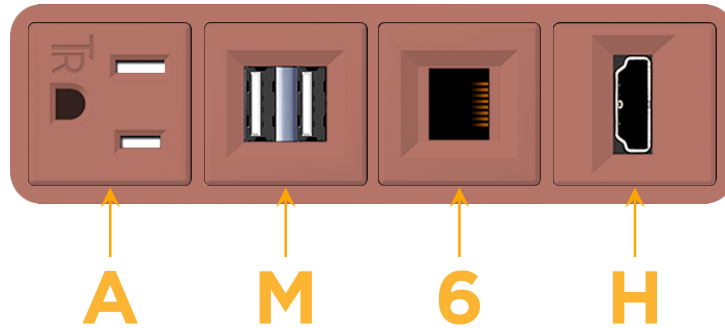

M-POWER-4T

AC POWER & DATA CONNECTIVITY SOLUTION

M-POWER-4TCC-AM6H-CCAB

Distributed by

Mormax Company, Inc.

8 Westchester Plaza

Elmsford, NY 10523

914-699-0101

sales@mormax.com

mormax.com

Metro Light & Power's line of power & data solutions offers sophisticated design elements combined with greater ease of installation. Streamlined and low-profile, enhanced by side-exiting cords, our outlets advance the industry with their cutting edge look and feel. We believe flexibility is key, and we provide a variety of mounting options, including the ability to mount in limited spaces. Our outlets are available in many finishes and configurations, in addition to a custom color and finish capability for our clients.

Bezel Finish: **UNICOLOR™ TRUE COPPER (ABS)**

Custom Finishes Available M-POWER-4TCC-AM6H-CCAB

Features:

Module/Port Options:

- **A** Tamper Resistant AC Receptacle
- **E** USB-A & USB-C (20W)
- **M** Double USB-A (Fast Charging Ports - 18W)
- **H** HDMI
- **6** CAT 6
- **12** RJ 12
- **X** Switched AC
- **Y** 3-Way Switch (Low Voltage)
- **V** USB-C (45W High Speed Charging Port)
- **S** USB-C (25W High Speed Charging Port)
- **R** Switched AC (Rocker Switch)
- **D** Dimmer Switch

Plug:

Supplied with Low Profile Flat 45° Angle 120 VAC Plug

Optional Standard Straight 120 VAC Plug

Optional Straight 120 VAC Pass-through Plug

- CLEAN, COMPACT DESIGN
- STREAMLINED
- LOW PROFILE
- SIDE-EXITING CORDS
- PLUG & PLAY
- 6' AC CORD & PLUG (FLAT PLUG STANDARD)
- CUSTOMIZABLE CONFIGURATIONS AND FINISHES
- UL LISTED FOR MOUNTING IN FURNITURE
- 15A