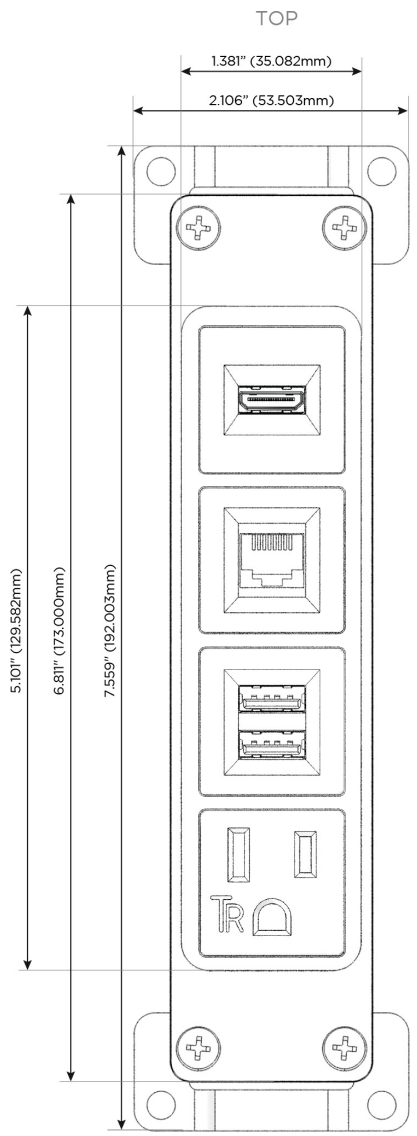

M-POWER-4T

AC POWER & DATA CONNECTIVITY SOLUTION

M-POWER-4TCC-AM6H-CCAB

Specs:

Modules/Ports:

- **A** Tamper Resistant AC Receptacle
- **M** Double USB-A (Fast Charging Ports - 18W)
- **6** CAT 6
- **H** HDMI

A M 6 H

Distributed by

Mormax Company, Inc.

8 Westchester Plaza

Elmsford, NY 10523

914-699-0101

sales@mormax.com

mormax.com