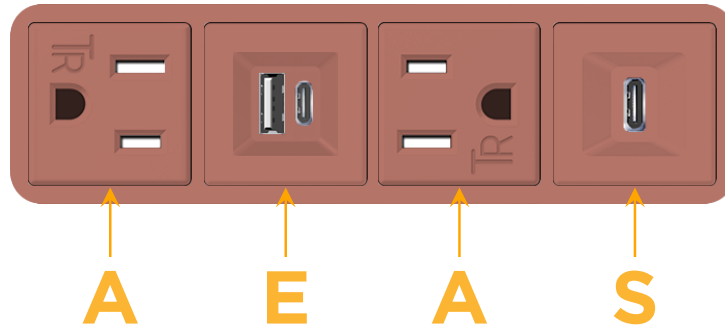

M-POWER-4T

AC POWER & DATA CONNECTIVITY SOLUTION

M-POWER-4TCC-AEAS-CCAB

Distributed by

Mormax Company, Inc.

8 Westchester Plaza

Elmsford, NY 10523

914-699-0101

sales@mormax.com

mormax.com

Metro Light & Power's line of power & data solutions offers sophisticated design elements combined with greater ease of installation. Streamlined and low-profile, enhanced by side-exiting cords, our outlets advance the industry with their cutting edge look and feel. We believe flexibility is key, and we provide a variety of mounting options, including the ability to mount in limited spaces. Our outlets are available in many finishes and configurations, in addition to a custom color and finish capability for our clients.

Bezel Finish: **UNICOLOR™ TRUE COPPER (ABS)**

Custom Finishes Available M-POWER-4TCC-AEAS-CCAB

Features:

Module/Port Options:

- **A** Tamper Resistant AC Receptacle
- **E** USB-A & USB-C (20W)
- **M** Double USB-A (Fast Charging Ports - 18W)
- **H** HDMI
- **6** CAT 6
- **12** RJ 12
- **X** Switched AC
- **Y** 3-Way Switch (Low Voltage)
- **V** USB-C (45W High Speed Charging Port)
- **S** USB-C (25W High Speed Charging Port)
- **R** Switched AC (Rocker Switch)
- **D** Dimmer Switch

Plug:

Supplied with Low Profile Flat 45° Angle 120 VAC Plug

Optional Standard Straight 120 VAC Plug

Optional Straight 120 VAC Pass-through Plug

- CLEAN, COMPACT DESIGN
- STREAMLINED
- LOW PROFILE
- SIDE-EXITING CORDS
- PLUG & PLAY
- 6' AC CORD & PLUG (FLAT PLUG STANDARD)
- CUSTOMIZABLE CONFIGURATIONS AND FINISHES
- UL LISTED FOR MOUNTING IN FURNITURE
- 15A