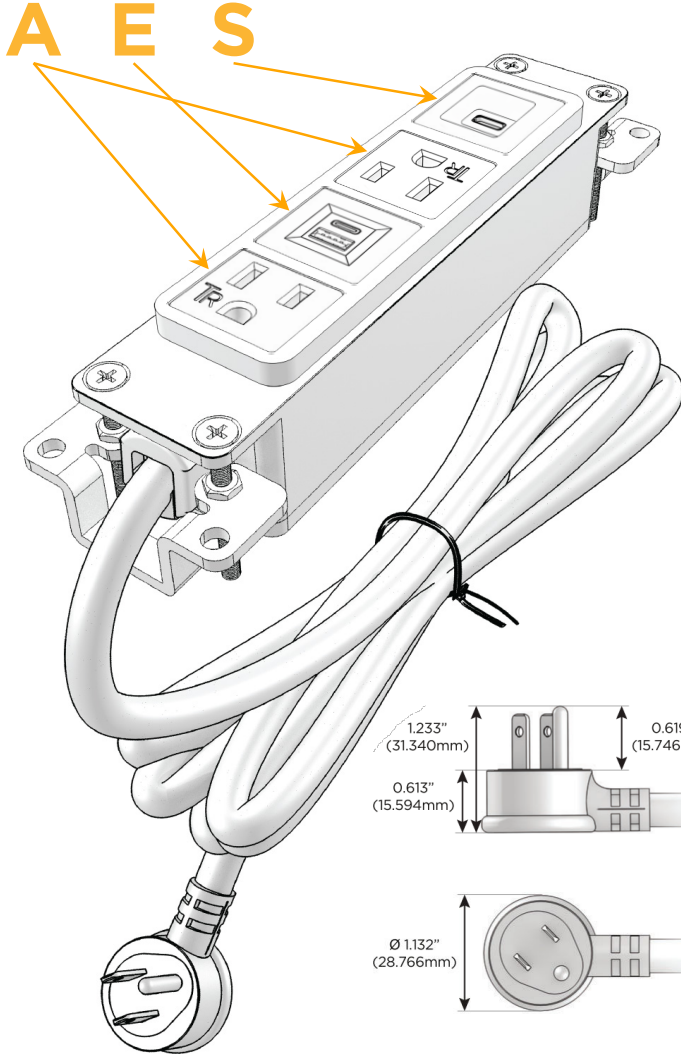

#### Module/Port Options:

- A** Tamper Resistant AC Receptacle
- E** USB-A & USB-C (20W)
- M** Double USB-A (Fast Charging Ports - 18W)
- H** HDMI
- 6** CAT 6
- 12** RJ 12
- X** Switched AC
- Y** 3-Way Switch (Low Voltage)
- V** USB-C (45W High Speed Charging Port)
- S** USB-C (25W High Speed Charging Port)
- R** Switched AC (Rocker Switch)
- D** Dimmer Switch

#### Plug:

Supplied with Low Profile Flat 45° Angle 120 VAC Plug

Optional Standard Straight 120 VAC Plug

Optional Straight 120 VAC Pass-through Plug

- CLEAN, COMPACT DESIGN
- STREAMLINED
- LOW PROFILE
- SIDE-EXITING CORDS
- PLUG & PLAY
- 6' AC CORD & PLUG (FLAT PLUG STANDARD)
- CUSTOMIZABLE CONFIGURATIONS AND FINISHES
- UL LISTED FOR MOUNTING IN FURNITURE
- 15A

# M-POWER-4T

AC POWER & DATA CONNECTIVITY SOLUTION

M-POWER-4TCC-AEAS-CCAB

Specs:

**Modules/Ports:**

- A** Tamper Resistant AC Receptacle
- E** USB-A & USB-C (20W)
- S** USB-C (25W High Speed Charging Port)