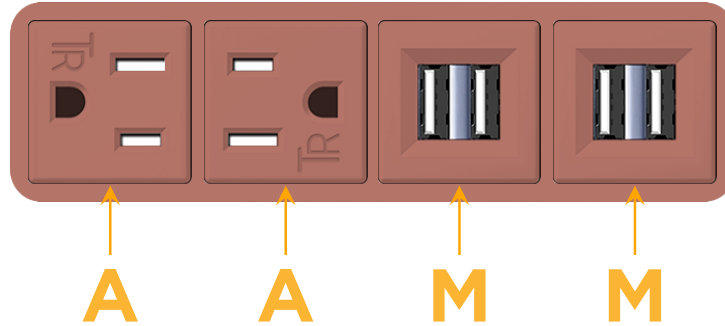

M-POWER-4T

AC POWER & DATA CONNECTIVITY SOLUTION

M-POWER-4TCC-AAMM-CCAB

Distributed by

Mormax Company, Inc.

8 Westchester Plaza

Elmsford, NY 10523

914-699-0101

sales@mormax.com

mormax.com

Metro Light & Power's line of power & data solutions offers sophisticated design elements combined with greater ease of installation. Streamlined and low-profile, enhanced by side-exiting cords, our outlets advance the industry with their cutting edge look and feel. We believe flexibility is key, and we provide a variety of mounting options, including the ability to mount in limited spaces. Our outlets are available in many finishes and configurations, in addition to a custom color and finish capability for our clients.

Bezel Finish: **UNICOLOR™ TRUE COPPER (ABS)**

Custom Finishes Available M-POWER-4TCC-AAMM-CCAB

Features:

Module/Port Options:

- **A** Tamper Resistant AC Receptacle
- **E** USB-A & USB-C (20W)
- **M** Double USB-A (Fast Charging Ports - 18W)
- **H** HDMI
- **6** CAT 6
- **12** RJ 12
- **X** Switched AC
- **Y** 3-Way Switch (Low Voltage)
- **V** USB-C (45W High Speed Charging Port)
- **S** USB-C (25W High Speed Charging Port)
- **R** Switched AC (Rocker Switch)
- **D** Dimmer Switch

Plug:

Supplied with Low Profile Flat 45° Angle 120 VAC Plug

Optional Standard Straight 120 VAC Plug

Optional Straight 120 VAC Pass-through Plug

- CLEAN, COMPACT DESIGN
- STREAMLINED
- LOW PROFILE
- SIDE-EXITING CORDS
- PLUG & PLAY
- 6' AC CORD & PLUG (FLAT PLUG STANDARD)
- CUSTOMIZABLE CONFIGURATIONS AND FINISHES
- UL LISTED FOR MOUNTING IN FURNITURE
- 15A