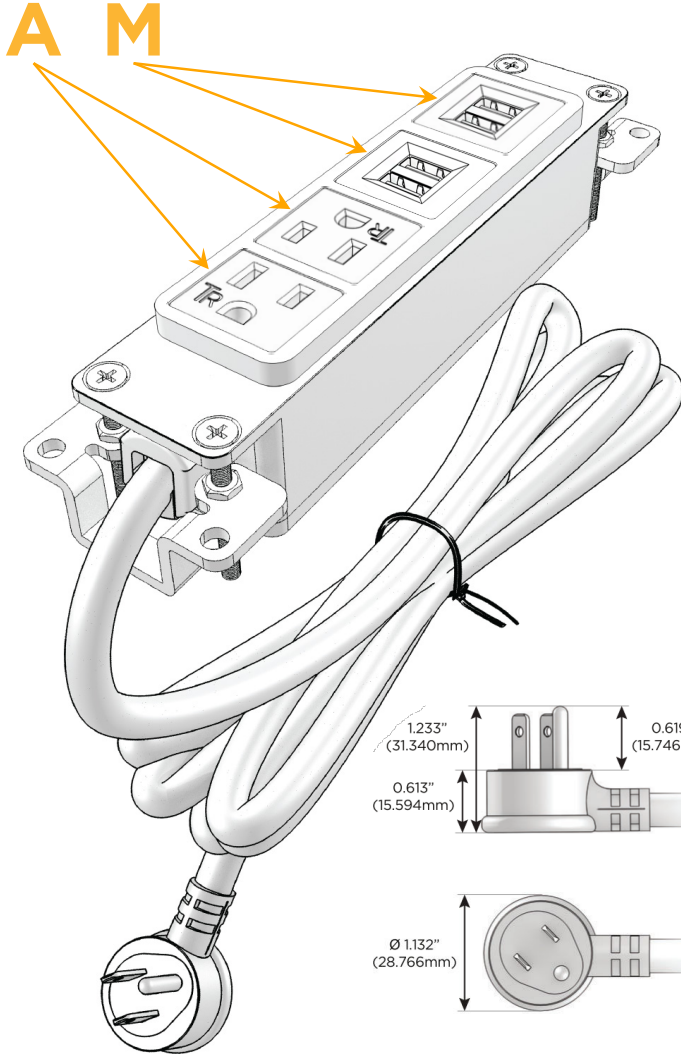

### Module/Port Options:

- A** Tamper Resistant AC Receptacle
- E** USB-A & USB-C (20W)
- M** Double USB-A (Fast Charging Ports - 18W)
- H** HDMI
- 6** CAT 6
- 12** RJ 12
- X** Switched AC
- Y** 3-Way Switch (Low Voltage)
- V** USB-C (45W High Speed Charging Port)
- S** USB-C (25W High Speed Charging Port)
- R** Switched AC (Rocker Switch)
- D** Dimmer Switch

### Plug:

Supplied with Low Profile Flat 45° Angle 120 VAC Plug

Optional Standard Straight 120 VAC Plug

Optional Straight 120 VAC Pass-through Plug

- CLEAN, COMPACT DESIGN
- STREAMLINED
- LOW PROFILE
- SIDE-EXITING CORDS
- PLUG & PLAY
- 6' AC CORD & PLUG (FLAT PLUG STANDARD)
- CUSTOMIZABLE CONFIGURATIONS AND FINISHES
- UL LISTED FOR MOUNTING IN FURNITURE
- 15A

# M-POWER-4T

AC POWER & DATA CONNECTIVITY SOLUTION

M-POWER-4TCC-AAMM-CCAB

Specs:

**Modules/Ports:**

- A** Tamper Resistant AC Receptacle
- M** Double USB-A (Fast Charging Ports - 18W)

Distributed by

Mormax Company, Inc.