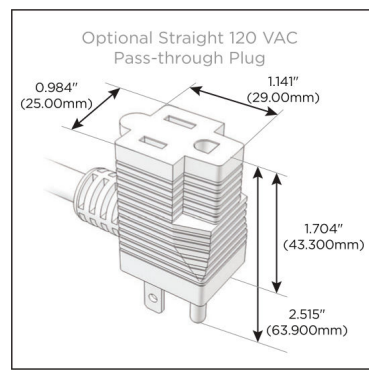

M-POWER-4T

AC POWER & DATA CONNECTIVITY SOLUTION

M-POWER-4TCC-AAM6-CCAB

Specs:

Modules/Ports:

- **A** Tamper Resistant AC Receptacle
- **M** Double USB-A (Fast Charging Ports - 18W)
- **6** CAT 6

A M 6