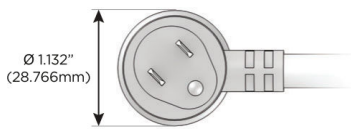

M-POWER-4T

AC POWER & DATA CONNECTIVITY SOLUTION

M-POWER-4TCC-AAM6-CCAB

Specs:

Modules/Ports:

- **A** Tamper Resistant AC Receptacle
- **M** Double USB-A (Fast Charging Ports - 18W)
- **6** CAT 6

A M 6