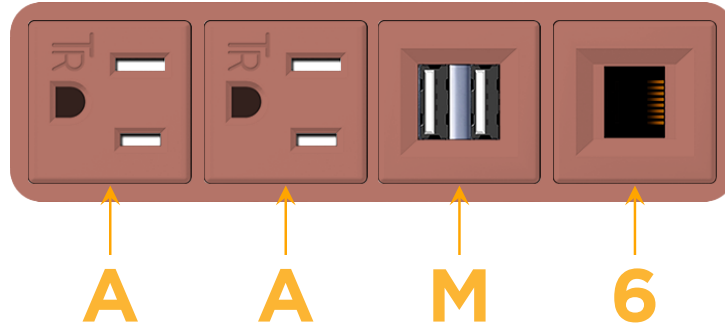

M-POWER-4T

AC POWER & DATA CONNECTIVITY SOLUTION

M-POWER-4TCC-AAM6-CCAB

Distributed by

Mormax Company, Inc.

8 Westchester Plaza

Elmsford, NY 10523

914-699-0101

sales@mormax.com

mormax.com

Metro Light & Power's line of power & data solutions offers sophisticated design elements combined with greater ease of installation. Streamlined and low-profile, enhanced by side-exiting cords, our outlets advance the industry with their cutting edge look and feel. We believe flexibility is key, and we provide a variety of mounting options, including the ability to mount in limited spaces. Our outlets are available in many finishes and configurations, in addition to a custom color and finish capability for our clients.

Bezel Finish: **UNICOLOR™ TRUE COPPER (ABS)**

Custom Finishes Available M-POWER-4TCC-AAM6-CCAB

Features:

Module/Port Options:

- **A** Tamper Resistant AC Receptacle
- **E** USB-A & USB-C (20W)
- **M** Double USB-A (Fast Charging Ports - 18W)
- **H** HDMI
- **6** CAT 6
- **12** RJ 12
- **X** Switched AC
- **Y** 3-Way Switch (Low Voltage)
- **V** USB-C (45W High Speed Charging Port)
- **S** USB-C (25W High Speed Charging Port)
- **R** Switched AC (Rocker Switch)
- **D** Dimmer Switch

Plug:

Supplied with Low Profile Flat 45° Angle 120 VAC Plug

Optional Standard Straight 120 VAC Plug

Optional Straight 120 VAC Pass-through Plug

- CLEAN, COMPACT DESIGN
- STREAMLINED
- LOW PROFILE
- SIDE-EXITING CORDS
- PLUG & PLAY
- 6' AC CORD & PLUG (FLAT PLUG STANDARD)
- CUSTOMIZABLE CONFIGURATIONS AND FINISHES
- UL LISTED FOR MOUNTING IN FURNITURE
- 15A