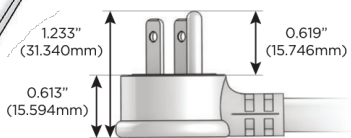

M-POWER-4T

AC POWER & DATA CONNECTIVITY SOLUTION

M-POWER-4TCC-AAM6-CCAB

Specs:

Modules/Ports:

- **A** Tamper Resistant AC Receptacle
- **M** Double USB-A (Fast Charging Ports - 18W)
- **6** CAT 6

A M 6