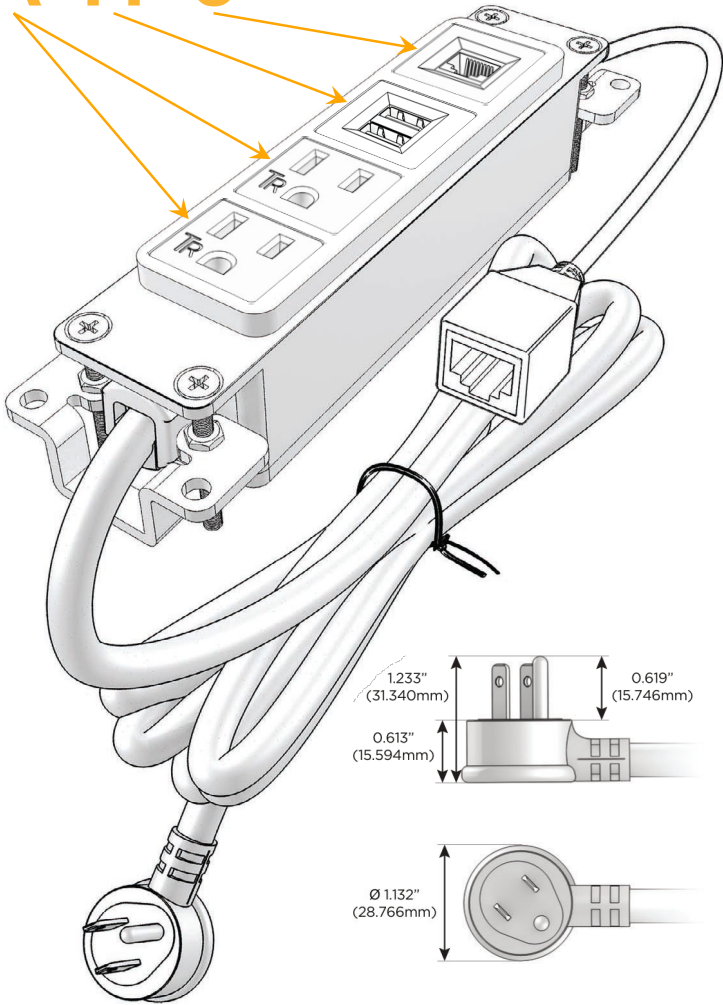

M-POWER-4T

AC POWER & DATA CONNECTIVITY SOLUTION

M-POWER-4TCC-AAM6-CCAB

Specs:

Modules/Ports:

- **A** Tamper Resistant AC Receptacle
- **M** Double USB-A (Fast Charging Ports - 18W)
- **6** CAT 6

A M 6