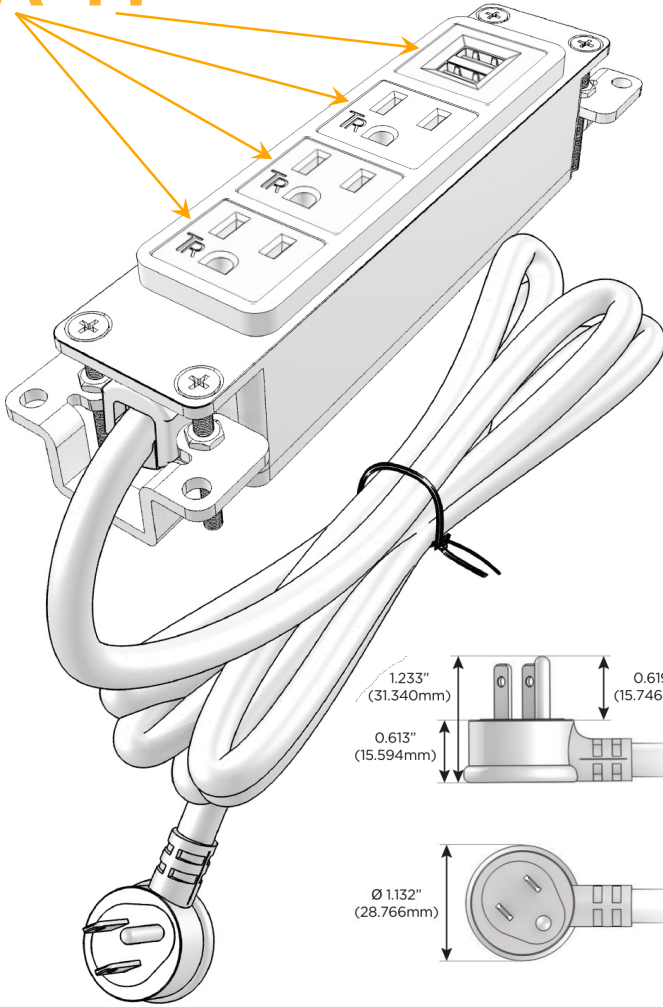

### Module/Port Options:

- A** Tamper Resistant AC Receptacle
- E** USB-A & USB-C (20W)
- M** Double USB-A (Fast Charging Ports - 18W)
- H** HDMI
- 6** CAT 6
- 12** RJ 12
- X** Switched AC
- Y** 3-Way Switch (Low Voltage)
- V** USB-C (45W High Speed Charging Port)
- S** USB-C (25W High Speed Charging Port)
- R** Switched AC (Rocker Switch)
- D** Dimmer Switch

### Plug:

Supplied with Low Profile Flat 45° Angle 120 VAC Plug

Optional Standard Straight 120 VAC Plug

Optional Straight 120 VAC Pass-through Plug

- CLEAN, COMPACT DESIGN
- STREAMLINED
- LOW PROFILE
- SIDE-EXITING CORDS
- PLUG & PLAY
- 6' AC CORD & PLUG (FLAT PLUG STANDARD)
- CUSTOMIZABLE CONFIGURATIONS AND FINISHES
- UL LISTED FOR MOUNTING IN FURNITURE
- 15A

# M-POWER-4T

AC POWER & DATA CONNECTIVITY SOLUTION

M-POWER-4TCC-AAAM-CCAB

Specs:

**Modules/Ports:**

- A** Tamper Resistant AC Receptacle
- M** Double USB-A (Fast Charging Ports - 18W)

**A M**

TOP