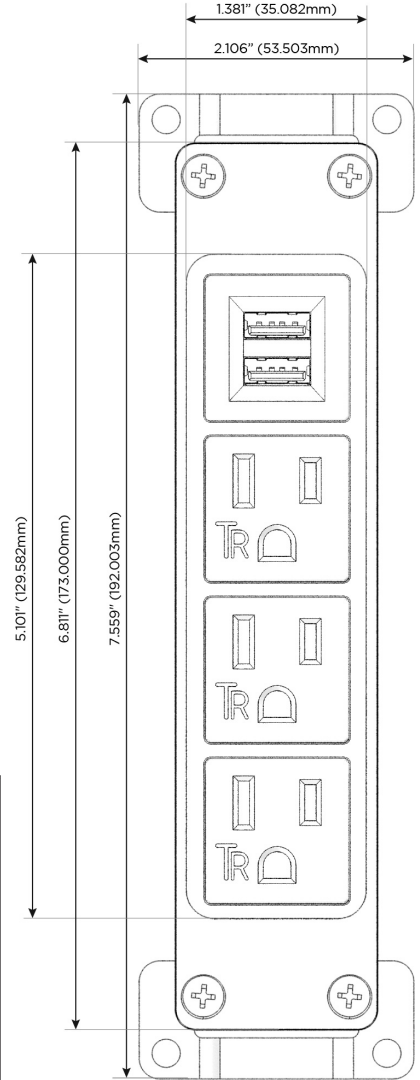

### Module/Port Options:

- A** Tamper Resistant AC Receptacle
- E** USB-A & USB-C (20W)
- M** Double USB-A (Fast Charging Ports - 18W)
- H** HDMI
- 6** CAT 6
- 12** RJ 12
- X** Switched AC
- Y** 3-Way Switch (Low Voltage)
- V** USB-C (45W High Speed Charging Port)
- S** USB-C (25W High Speed Charging Port)
- R** Switched AC (Rocker Switch)
- D** Dimmer Switch

### Plug:

Supplied with Low Profile Flat 45° Angle 120 VAC Plug

Optional Standard Straight 120 VAC Plug

Optional Straight 120 VAC Pass-through Plug

- CLEAN, COMPACT DESIGN
- STREAMLINED
- LOW PROFILE
- SIDE-EXITING CORDS
- PLUG & PLAY
- 6' AC CORD & PLUG (FLAT PLUG STANDARD)
- CUSTOMIZABLE CONFIGURATIONS AND FINISHES
- UL LISTED FOR MOUNTING IN FURNITURE
- 15A

# M-POWER-4T

AC POWER & DATA CONNECTIVITY SOLUTION

M-POWER-4TCC-AAAM-CCAB

Specs:

**Modules/Ports:**

- A** Tamper Resistant AC Receptacle
- M** Double USB-A (Fast Charging Ports - 18W)

**A M**

TOP