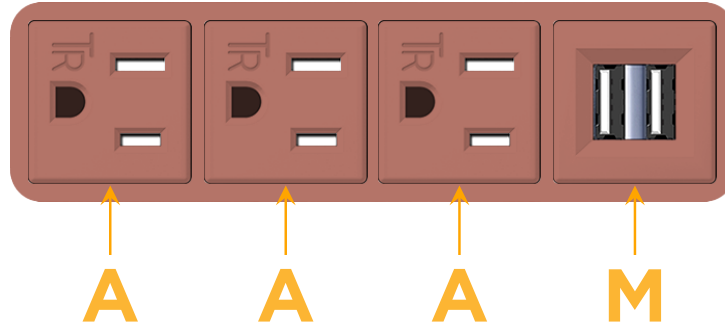

M-POWER-4T

AC POWER & DATA CONNECTIVITY SOLUTION

M-POWER-4TCC-AAAM-CCAB

Distributed by

Mormax Company, Inc.

8 Westchester Plaza

Elmsford, NY 10523

914-699-0101

sales@mormax.com

mormax.com

Metro Light & Power's line of power & data solutions offers sophisticated design elements combined with greater ease of installation. Streamlined and low-profile, enhanced by side-exiting cords, our outlets advance the industry with their cutting edge look and feel. We believe flexibility is key, and we provide a variety of mounting options, including the ability to mount in limited spaces. Our outlets are available in many finishes and configurations, in addition to a custom color and finish capability for our clients.

Bezel Finish: **UNICOLOR™ TRUE COPPER (ABS)**

Custom Finishes Available M-POWER-4TCC-AAAM-CCAB

Features:

Module/Port Options:

- **A** Tamper Resistant AC Receptacle
- **E** USB-A & USB-C (20W)
- **M** Double USB-A (Fast Charging Ports - 18W)
- **H** HDMI
- **6** CAT 6
- **12** RJ 12
- **X** Switched AC
- **Y** 3-Way Switch (Low Voltage)
- **V** USB-C (45W High Speed Charging Port)
- **S** USB-C (25W High Speed Charging Port)
- **R** Switched AC (Rocker Switch)
- **D** Dimmer Switch

Plug:

Supplied with Low Profile Flat 45° Angle 120 VAC Plug

Optional Standard Straight 120 VAC Plug

Optional Straight 120 VAC Pass-through Plug

- CLEAN, COMPACT DESIGN
- STREAMLINED
- LOW PROFILE
- SIDE-EXITING CORDS
- PLUG & PLAY
- 6' AC CORD & PLUG (FLAT PLUG STANDARD)
- CUSTOMIZABLE CONFIGURATIONS AND FINISHES
- UL LISTED FOR MOUNTING IN FURNITURE
- 15A