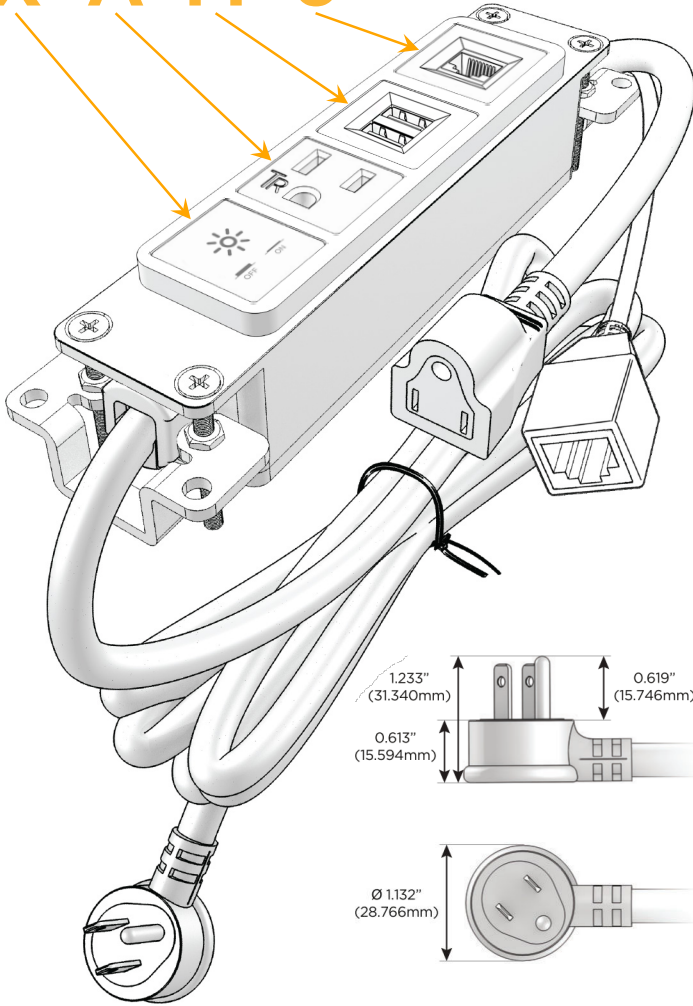

M-POWER-4T

AC POWER & DATA CONNECTIVITY SOLUTION

M-POWER-4TBZ2-XAM6-BZ2AB

Specs:

Modules/Ports:

- **X** Switched AC
- **A** Tamper Resistant AC Receptacle
- **M** Double USB-A (Fast Charging Ports - 18W)
- **6** CAT 6

X A M 6