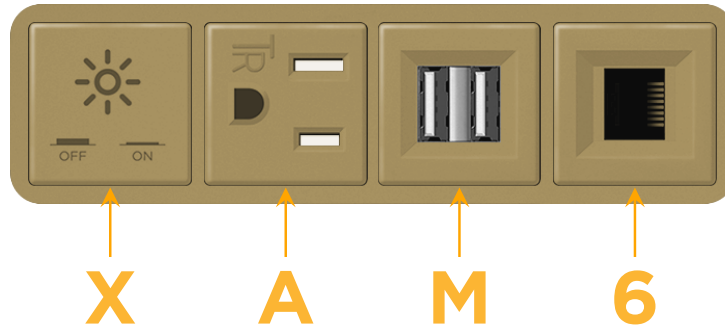

Bezel Finish: **UNICOLOR™ BRONZE (ABS)**

Custom Finishes Available M-POWER-4TBZ2-XAM6-BZ2AB

Features:

Module/Port Options:

- A** Tamper Resistant AC Receptacle
- E** USB-A & USB-C (20W)
- M** Double USB-A (Fast Charging Ports - 18W)
- H** HDMI
- 6** CAT 6
- 12** RJ 12
- X** Switched AC
- Y** 3-Way Switch (Low Voltage)
- V** USB-C (45W High Speed Charging Port)
- S** USB-C (25W High Speed Charging Port)
- R** Switched AC (Rocker Switch)
- D** Dimmer Switch

Plug:

Supplied with Low Profile Flat 45° Angle 120 VAC Plug

Optional Standard Straight 120 VAC Plug

Optional Straight 120 VAC Pass-through Plug

- CLEAN, COMPACT DESIGN
- STREAMLINED
- LOW PROFILE
- SIDE-EXITING CORDS
- PLUG & PLAY
- 6' AC CORD & PLUG (FLAT PLUG STANDARD)
- CUSTOMIZABLE CONFIGURATIONS AND FINISHES
- UL LISTED FOR MOUNTING IN FURNITURE
- 15A

M-POWER-4T

AC POWER & DATA CONNECTIVITY SOLUTION

M-POWER-4TBZ2-XAM6-BZ2AB

Specs:

Modules/Ports:

- X** Switched AC
- A** Tamper Resistant AC Receptacle
- M** Double USB-A (Fast Charging Ports - 18W)
- 6** CAT 6