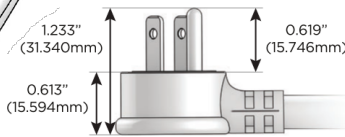

M-POWER-4T

AC POWER & DATA CONNECTIVITY SOLUTION

M-POWER-4TBZ2-XAM6-BZ2AB

Specs:

Modules/Ports:

- **X** Switched AC
- **A** Tamper Resistant AC Receptacle
- **M** Double USB-A (Fast Charging Ports - 18W)
- **6** CAT 6

X A M 6