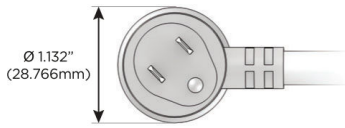

M-POWER-4T

AC POWER & DATA CONNECTIVITY SOLUTION

M-POWER-4TBZ2-XAM6-BZ2AB

Specs:

Modules/Ports:

- **X** Switched AC
- **A** Tamper Resistant AC Receptacle
- **M** Double USB-A (Fast Charging Ports - 18W)
- **6** CAT 6

X A M 6