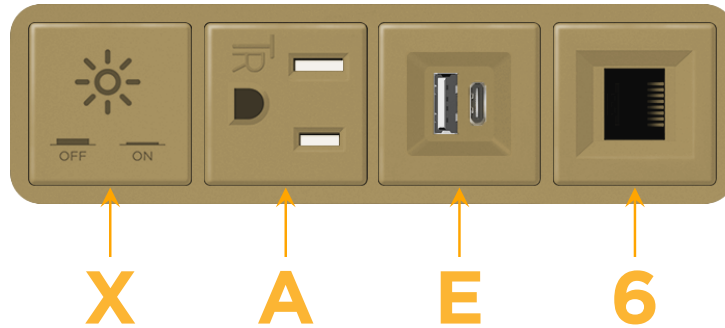

Bezel Finish: **UNICOLOR™ BRONZE (ABS)**

Custom Finishes Available M-POWER-4TBZ2-XAE6-BZ2AB

Features:

Module/Port Options:

- A** Tamper Resistant AC Receptacle
- E** USB-A & USB-C (20W)
- M** Double USB-A (Fast Charging Ports - 18W)
- H** HDMI
- 6** CAT 6
- 12** RJ 12
- X** Switched AC
- Y** 3-Way Switch (Low Voltage)
- V** USB-C (45W High Speed Charging Port)
- S** USB-C (25W High Speed Charging Port)
- R** Switched AC (Rocker Switch)
- D** Dimmer Switch

Plug:

Supplied with Low Profile Flat 45° Angle 120 VAC Plug

Optional Standard Straight 120 VAC Plug

Optional Straight 120 VAC Pass-through Plug

- CLEAN, COMPACT DESIGN
- STREAMLINED
- LOW PROFILE
- SIDE-EXITING CORDS
- PLUG & PLAY
- 6' AC CORD & PLUG (FLAT PLUG STANDARD)
- CUSTOMIZABLE CONFIGURATIONS AND FINISHES
- UL LISTED FOR MOUNTING IN FURNITURE
- 15A

M-POWER-4T

AC POWER & DATA CONNECTIVITY SOLUTION

M-POWER-4TBZ2-XAE6-BZ2AB

Specs:

Modules/Ports:

- X Switched AC
- A Tamper Resistant AC Receptacle
- E USB-A & USB-C (20W)
- 6 CAT 6

X A E 6

Distributed by