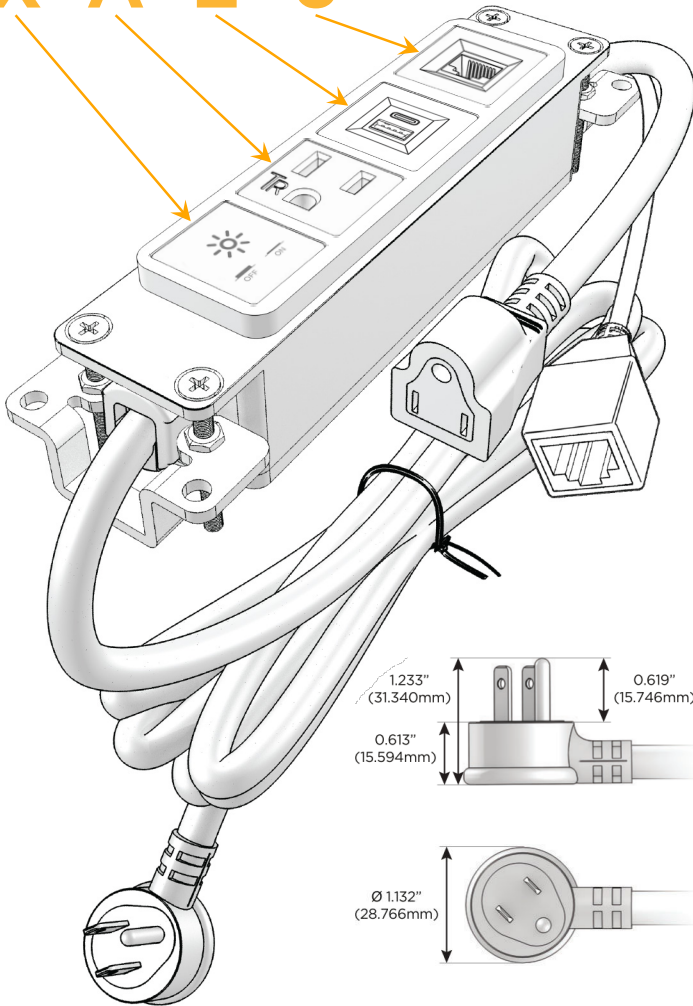

Bezel Finish: **UNICOLOR™ BRONZE (ABS)**

Custom Finishes Available M-POWER-4TBZ2-XAE6-BZ2AB

Features:

Module/Port Options:

- A** Tamper Resistant AC Receptacle
- E** USB-A & USB-C (20W)
- M** Double USB-A (Fast Charging Ports - 18W)
- H** HDMI
- 6** CAT 6
- 12** RJ 12
- X** Switched AC
- Y** 3-Way Switch (Low Voltage)
- V** USB-C (45W High Speed Charging Port)
- S** USB-C (25W High Speed Charging Port)
- R** Switched AC (Rocker Switch)
- D** Dimmer Switch

Plug:

Supplied with Low Profile Flat 45° Angle 120 VAC Plug

Optional Standard Straight 120 VAC Plug

Optional Straight 120 VAC Pass-through Plug

- CLEAN, COMPACT DESIGN
- STREAMLINED
- LOW PROFILE
- SIDE-EXITING CORDS
- PLUG & PLAY
- 6' AC CORD & PLUG (FLAT PLUG STANDARD)
- CUSTOMIZABLE CONFIGURATIONS AND FINISHES
- UL LISTED FOR MOUNTING IN FURNITURE
- 15A

M-POWER-4T

AC POWER & DATA CONNECTIVITY SOLUTION

M-POWER-4TBZ2-XAE6-BZ2AB

Specs:

Modules/Ports:

- X Switched AC
- A Tamper Resistant AC Receptacle
- E USB-A & USB-C (20W)
- 6 CAT 6

X A E 6

Distributed by