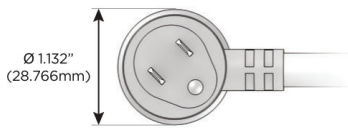

Plug:

Supplied with Low Profile Flat 45° Angle 120 VAC Plug

Optional Standard Straight 120 VAC Plug

Optional Straight 120 VAC Pass-through Plug

- CLEAN, COMPACT DESIGN
- STREAMLINED
- LOW PROFILE
- SIDE-EXITING CORDS
- PLUG & PLAY
- 6' AC CORD & PLUG (FLAT PLUG STANDARD)
- CUSTOMIZABLE CONFIGURATIONS AND FINISHES
- UL LISTED FOR MOUNTING IN FURNITURE
- 15A

M-POWER-4T

AC POWER & DATA CONNECTIVITY SOLUTION

M-POWER-4TBZ2-XAE6-BZ2AB

Specs:

Modules/Ports:

- X Switched AC
- A Tamper Resistant AC Receptacle
- E USB-A & USB-C (20W)
- 6 CAT 6

X A E 6

Distributed by