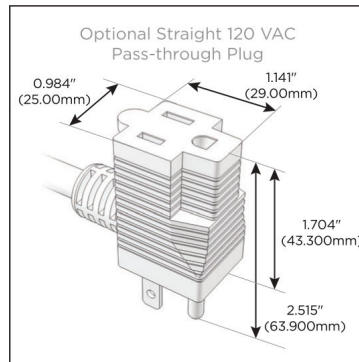

Plug:

Supplied with Low Profile Flat 45° Angle 120 VAC Plug

Optional Standard Straight 120 VAC Plug

Optional Straight 120 VAC Pass-through Plug

- CLEAN, COMPACT DESIGN
- STREAMLINED
- LOW PROFILE
- SIDE-EXITING CORDS
- PLUG & PLAY
- 6' AC CORD & PLUG (FLAT PLUG STANDARD)
- CUSTOMIZABLE CONFIGURATIONS AND FINISHES
- UL LISTED FOR MOUNTING IN FURNITURE
- 15A

M-POWER-4T

AC POWER & DATA CONNECTIVITY SOLUTION

M-POWER-4TBZ2-XAE6-BZ2AB

Specs:

Modules/Ports:

- X Switched AC
- A Tamper Resistant AC Receptacle
- E USB-A & USB-C (20W)
- 6 CAT 6

X A E 6

Distributed by