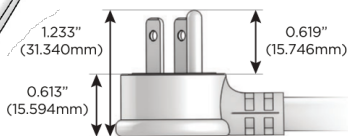

Plug:

Supplied with Low Profile Flat 45° Angle 120 VAC Plug

Optional Standard Straight 120 VAC Plug

Optional Straight 120 VAC Pass-through Plug

- CLEAN, COMPACT DESIGN
- STREAMLINED
- LOW PROFILE
- SIDE-EXITING CORDS
- PLUG & PLAY
- 6' AC CORD & PLUG (FLAT PLUG STANDARD)
- CUSTOMIZABLE CONFIGURATIONS AND FINISHES
- UL LISTED FOR MOUNTING IN FURNITURE
- 15A

M-POWER-4T

AC POWER & DATA CONNECTIVITY SOLUTION

M-POWER-4TBZ2-XAE6-BZ2AB

Specs:

Modules/Ports:

- X Switched AC
- A Tamper Resistant AC Receptacle
- E USB-A & USB-C (20W)
- 6 CAT 6

X A E 6

Distributed by