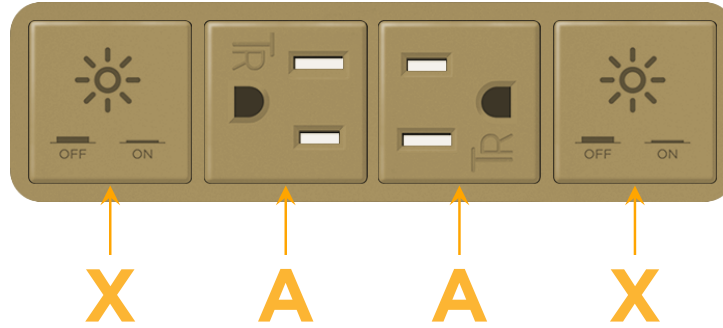

M-POWER-4T

AC POWER & DATA CONNECTIVITY SOLUTION

M-POWER-4TBZ2-XAAX-BZ2AB

Distributed by

Mormax Company, Inc.

8 Westchester Plaza

Elmsford, NY 10523

914-699-0101

sales@mormax.com

mormax.com

Metro Light & Power's line of power & data solutions offers sophisticated design elements combined with greater ease of installation. Streamlined and low-profile, enhanced by side-exiting cords, our outlets advance the industry with their cutting edge look and feel. We believe flexibility is key, and we provide a variety of mounting options, including the ability to mount in limited spaces. Our outlets are available in many finishes and configurations, in addition to a custom color and finish capability for our clients.

Bezel Finish: **UNICOLOR™ BRONZE (ABS)**

Custom Finishes Available M-POWER-4TBZ2-XAAX-BZ2AB

Features:

Module/Port Options:

- **A** Tamper Resistant AC Receptacle
- **E** USB-A & USB-C (20W)
- **M** Double USB-A (Fast Charging Ports - 18W)
- **H** HDMI
- **6** CAT 6
- **12** RJ 12
- **X** Switched AC
- **Y** 3-Way Switch (Low Voltage)
- **V** USB-C (45W High Speed Charging Port)
- **S** USB-C (25W High Speed Charging Port)
- **R** Switched AC (Rocker Switch)
- **D** Dimmer Switch

Plug:

Supplied with Low Profile Flat 45° Angle 120 VAC Plug

Optional Standard Straight 120 VAC Plug

Optional Straight 120 VAC Pass-through Plug

- CLEAN, COMPACT DESIGN
- STREAMLINED
- LOW PROFILE
- SIDE-EXITING CORDS
- PLUG & PLAY
- 6' AC CORD & PLUG (FLAT PLUG STANDARD)
- CUSTOMIZABLE CONFIGURATIONS AND FINISHES
- UL LISTED FOR MOUNTING IN FURNITURE
- 15A