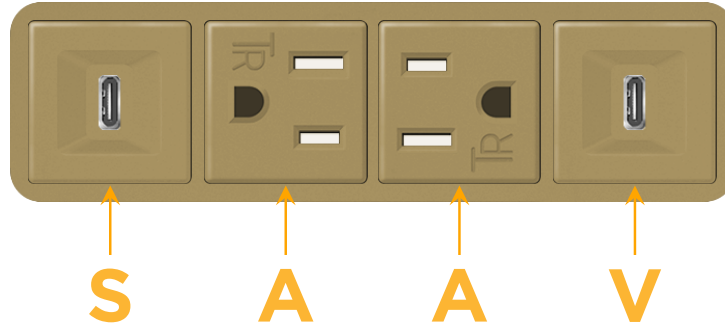

M-POWER-4T

AC POWER & DATA CONNECTIVITY SOLUTION

M-POWER-4TBZ2-SAAV-BZ2AB

Distributed by

Mormax Company, Inc.

8 Westchester Plaza

Elmsford, NY 10523

914-699-0101

sales@mormax.com

mormax.com

Metro Light & Power's line of power & data solutions offers sophisticated design elements combined with greater ease of installation. Streamlined and low-profile, enhanced by side-exiting cords, our outlets advance the industry with their cutting edge look and feel. We believe flexibility is key, and we provide a variety of mounting options, including the ability to mount in limited spaces. Our outlets are available in many finishes and configurations, in addition to a custom color and finish capability for our clients.

Bezel Finish: **UNICOLOR™ BRONZE (ABS)**

Custom Finishes Available M-POWER-4TBZ2-SAAV-BZ2AB

Features:

Module/Port Options:

- **A** Tamper Resistant AC Receptacle
- **E** USB-A & USB-C (20W)
- **M** Double USB-A (Fast Charging Ports - 18W)
- **H** HDMI
- **6** CAT 6
- **12** RJ 12
- **X** Switched AC
- **Y** 3-Way Switch (Low Voltage)
- **V** USB-C (45W High Speed Charging Port)
- **S** USB-C (25W High Speed Charging Port)
- **R** Switched AC (Rocker Switch)
- **D** Dimmer Switch

Plug:

Supplied with Low Profile Flat 45° Angle 120 VAC Plug

Optional Standard Straight 120 VAC Plug

Optional Straight 120 VAC Pass-through Plug

- CLEAN, COMPACT DESIGN
- STREAMLINED
- LOW PROFILE
- SIDE-EXITING CORDS
- PLUG & PLAY
- 6' AC CORD & PLUG (FLAT PLUG STANDARD)
- CUSTOMIZABLE CONFIGURATIONS AND FINISHES
- UL LISTED FOR MOUNTING IN FURNITURE
- 15A