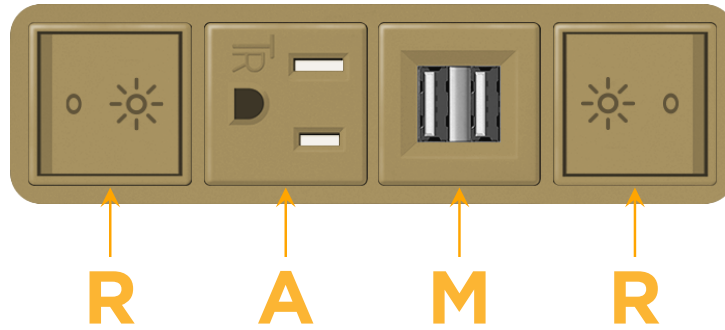

M-POWER-4T

AC POWER & DATA CONNECTIVITY SOLUTION

M-POWER-4TBZ2-RAMR-BZ2AB

Distributed by

Mormax Company, Inc.

8 Westchester Plaza

Elmsford, NY 10523

914-699-0101

sales@mormax.com

mormax.com

Metro Light & Power's line of power & data solutions offers sophisticated design elements combined with greater ease of installation. Streamlined and low-profile, enhanced by side-exiting cords, our outlets advance the industry with their cutting edge look and feel. We believe flexibility is key, and we provide a variety of mounting options, including the ability to mount in limited spaces. Our outlets are available in many finishes and configurations, in addition to a custom color and finish capability for our clients.

Bezel Finish: **UNICOLOR™ BRONZE (ABS)**

Custom Finishes Available M-POWER-4TBZ2-RAMR-BZ2AB

Features:

Module/Port Options:

- **A** Tamper Resistant AC Receptacle
- **E** USB-A & USB-C (20W)
- **M** Double USB-A (Fast Charging Ports - 18W)
- **H** HDMI
- **6** CAT 6
- **12** RJ 12
- **X** Switched AC
- **Y** 3-Way Switch (Low Voltage)
- **V** USB-C (45W High Speed Charging Port)
- **S** USB-C (25W High Speed Charging Port)
- **R** Switched AC (Rocker Switch)
- **D** Dimmer Switch

Plug:

Supplied with Low Profile Flat 45° Angle 120 VAC Plug

Optional Standard Straight 120 VAC Plug

Optional Straight 120 VAC Pass-through Plug

- CLEAN, COMPACT DESIGN
- STREAMLINED
- LOW PROFILE
- SIDE-EXITING CORDS
- PLUG & PLAY
- 6' AC CORD & PLUG (FLAT PLUG STANDARD)
- CUSTOMIZABLE CONFIGURATIONS AND FINISHES
- UL LISTED FOR MOUNTING IN FURNITURE
- 15A