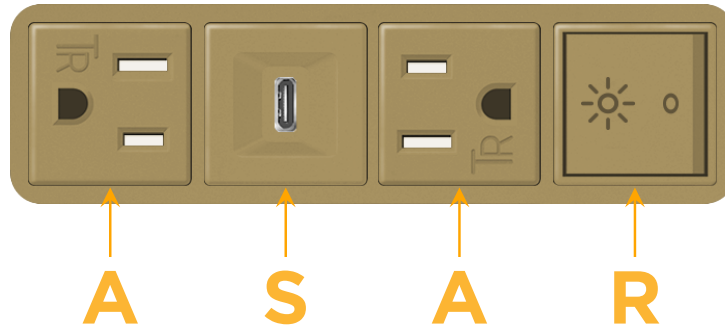

M-POWER-4T

AC POWER & DATA CONNECTIVITY SOLUTION

M-POWER-4TBZ2-ASAR-BZ2AB

Distributed by

Mormax Company, Inc.

8 Westchester Plaza

Elmsford, NY 10523

914-699-0101

sales@mormax.com

mormax.com

Metro Light & Power's line of power & data solutions offers sophisticated design elements combined with greater ease of installation. Streamlined and low-profile, enhanced by side-exiting cords, our outlets advance the industry with their cutting edge look and feel. We believe flexibility is key, and we provide a variety of mounting options, including the ability to mount in limited spaces. Our outlets are available in many finishes and configurations, in addition to a custom color and finish capability for our clients.

Bezel Finish: **UNICOLOR™ BRONZE (ABS)**

Custom Finishes Available M-POWER-4TBZ2-ASAR-BZ2AB

Features:

Module/Port Options:

- **A** Tamper Resistant AC Receptacle
- **E** USB-A & USB-C (20W)
- **M** Double USB-A (Fast Charging Ports - 18W)
- **H** HDMI
- **6** CAT 6
- **12** RJ 12
- **X** Switched AC
- **Y** 3-Way Switch (Low Voltage)
- **V** USB-C (45W High Speed Charging Port)
- **S** USB-C (25W High Speed Charging Port)
- **R** Switched AC (Rocker Switch)
- **D** Dimmer Switch

Plug:

Supplied with Low Profile Flat 45° Angle 120 VAC Plug

Optional Standard Straight 120 VAC Plug

Optional Straight 120 VAC Pass-through Plug

- CLEAN, COMPACT DESIGN
- STREAMLINED
- LOW PROFILE
- SIDE-EXITING CORDS
- PLUG & PLAY
- 6' AC CORD & PLUG (FLAT PLUG STANDARD)
- CUSTOMIZABLE CONFIGURATIONS AND FINISHES
- UL LISTED FOR MOUNTING IN FURNITURE
- 15A