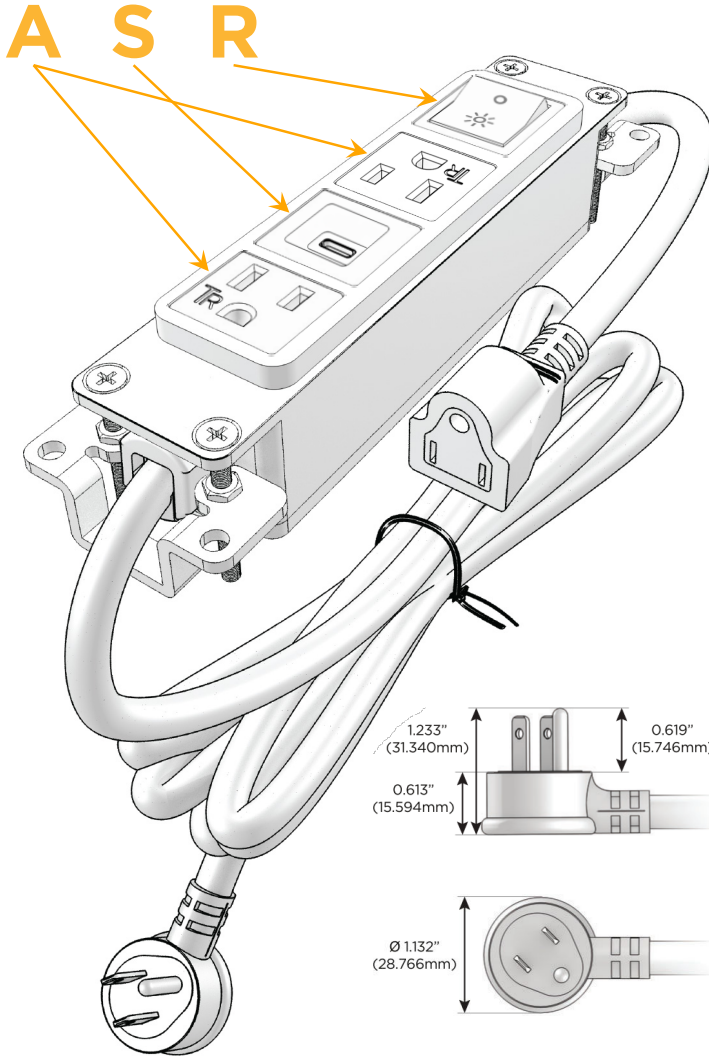

### Module/Port Options:

- A** Tamper Resistant AC Receptacle
- E** USB-A & USB-C (20W)
- M** Double USB-A (Fast Charging Ports - 18W)
- H** HDMI
- 6** CAT 6
- 12** RJ 12
- X** Switched AC
- Y** 3-Way Switch (Low Voltage)
- V** USB-C (45W High Speed Charging Port)
- S** USB-C (25W High Speed Charging Port)
- R** Switched AC (Rocker Switch)
- D** Dimmer Switch

### Plug:

Supplied with Low Profile Flat 45° Angle 120 VAC Plug

Optional Standard Straight 120 VAC Plug

Optional Straight 120 VAC Pass-through Plug

- CLEAN, COMPACT DESIGN
- STREAMLINED
- LOW PROFILE
- SIDE-EXITING CORDS
- PLUG & PLAY
- 6' AC CORD & PLUG (FLAT PLUG STANDARD)
- CUSTOMIZABLE CONFIGURATIONS AND FINISHES
- UL LISTED FOR MOUNTING IN FURNITURE
- 15A

## AC POWER & DATA CONNECTIVITY SOLUTION

M-POWER-4TBZ2-ASAR-BZ2AB

Specs:

### Modules/Ports:

- A** Tamper Resistant AC Receptacle
- S** USB-C (25W High Speed Charging Port)
- R** Switched AC (Rocker Switch)

Distributed by

Mormax Company, Inc.

8 Westchester Plaza

Elmsford, NY 10523