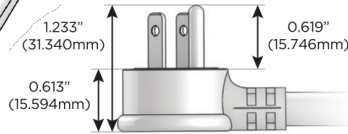

M-POWER-4T

AC POWER & DATA CONNECTIVITY SOLUTION

M-POWER-4TBZ2-ASAR-BZ2AB

Specs:

Modules/Ports:

- **A** Tamper Resistant AC Receptacle
- **S** USB-C (25W High Speed Charging Port)
- **R** Switched AC (Rocker Switch)