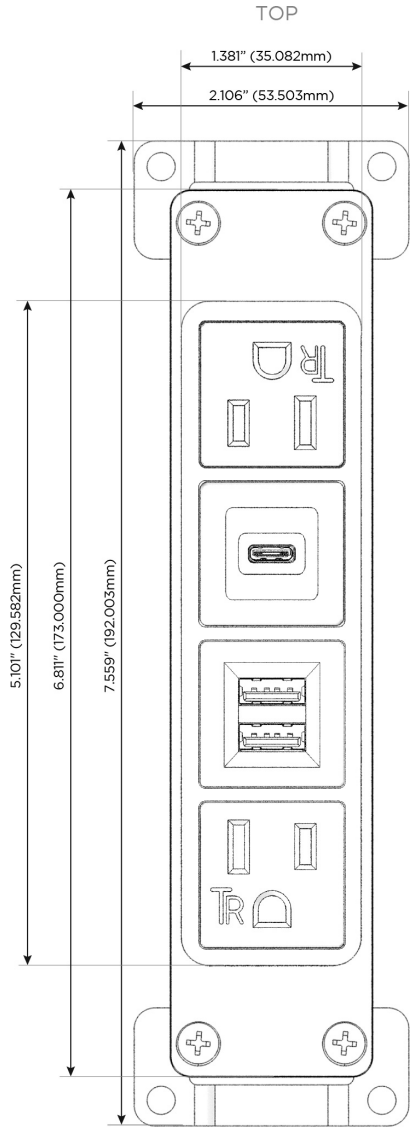

M-POWER-4T

AC POWER & DATA CONNECTIVITY SOLUTION

M-POWER-4TBZ2-AMSA-BZ2AB

Specs:

Modules/Ports:

- **A** Tamper Resistant AC Receptacle
- **M** Double USB-A (Fast Charging Ports - 18W)
- **S** USB-C (25W High Speed Charging Port)

A M S

Distributed by

Mormax Company, Inc.

8 Westchester Plaza

Elmsford, NY 10523

914-699-0101

sales@mormax.com

mormax.com