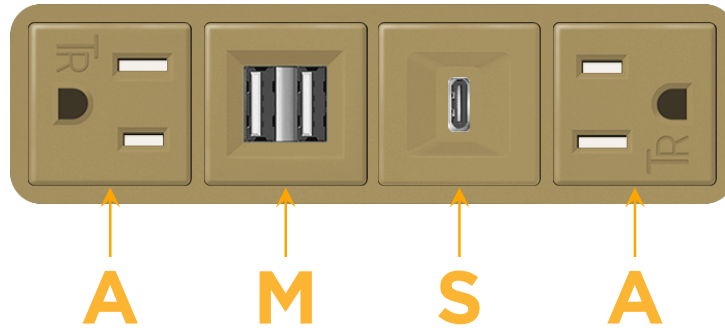

Bezel Finish: **UNICOLOR™ BRONZE (ABS)**

Custom Finishes Available M-POWER-4TBZ2-AMSA-BZ2AB

Features:

Module/Port Options:

- A** Tamper Resistant AC Receptacle
- E** USB-A & USB-C (20W)
- M** Double USB-A (Fast Charging Ports - 18W)
- H** HDMI
- 6** CAT 6
- 12** RJ 12
- X** Switched AC
- Y** 3-Way Switch (Low Voltage)
- V** USB-C (45W High Speed Charging Port)
- S** USB-C (25W High Speed Charging Port)
- R** Switched AC (Rocker Switch)
- D** Dimmer Switch

Plug:

Supplied with Low Profile Flat 45° Angle 120 VAC Plug

Optional Standard Straight 120 VAC Plug

Optional Straight 120 VAC Pass-through Plug

- CLEAN, COMPACT DESIGN
- STREAMLINED
- LOW PROFILE
- SIDE-EXITING CORDS
- PLUG & PLAY
- 6' AC CORD & PLUG (FLAT PLUG STANDARD)
- CUSTOMIZABLE CONFIGURATIONS AND FINISHES
- UL LISTED FOR MOUNTING IN FURNITURE
- 15A

M-POWER-4T

AC POWER & DATA CONNECTIVITY SOLUTION

M-POWER-4TBZ2-AMSA-BZ2AB

Specs:

Modules/Ports:

- A** Tamper Resistant AC Receptacle
- M** Double USB-A (Fast Charging Ports - 18W)
- S** USB-C (25W High Speed Charging Port)