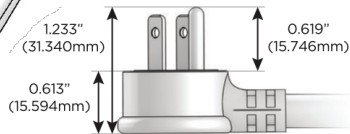

M-POWER-4T

AC POWER & DATA CONNECTIVITY SOLUTION

M-POWER-4TBZ2-AMAX-BZ2AB

Specs:

Modules/Ports:

- **A** Tamper Resistant AC Receptacle
- **M** Double USB-A (Fast Charging Ports - 18W)
- **X** Switched AC

A M X