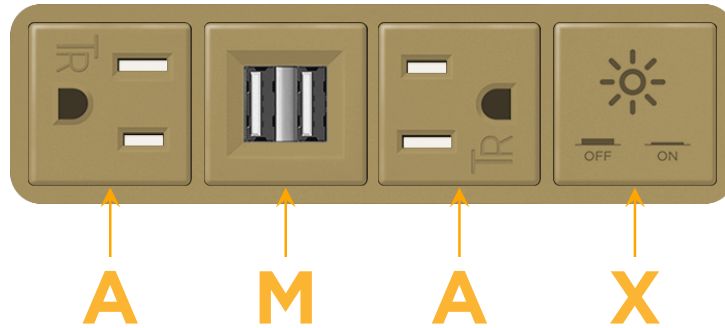

M-POWER-4T

AC POWER & DATA CONNECTIVITY SOLUTION

M-POWER-4TBZ2-AMAX-BZ2AB

Distributed by

Mormax Company, Inc.

8 Westchester Plaza

Elmsford, NY 10523

914-699-0101

sales@mormax.com

mormax.com

Metro Light & Power's line of power & data solutions offers sophisticated design elements combined with greater ease of installation. Streamlined and low-profile, enhanced by side-exiting cords, our outlets advance the industry with their cutting edge look and feel. We believe flexibility is key, and we provide a variety of mounting options, including the ability to mount in limited spaces. Our outlets are available in many finishes and configurations, in addition to a custom color and finish capability for our clients.

Bezel Finish: **UNICOLOR™ BRONZE (ABS)**

Custom Finishes Available M-POWER-4TBZ2-AMAX-BZ2AB

Features:

Module/Port Options:

- **A** Tamper Resistant AC Receptacle
- **E** USB-A & USB-C (20W)
- **M** Double USB-A (Fast Charging Ports - 18W)
- **H** HDMI
- **6** CAT 6
- **12** RJ 12
- **X** Switched AC
- **Y** 3-Way Switch (Low Voltage)
- **V** USB-C (45W High Speed Charging Port)
- **S** USB-C (25W High Speed Charging Port)
- **R** Switched AC (Rocker Switch)
- **D** Dimmer Switch

Plug:

Supplied with Low Profile Flat 45° Angle 120 VAC Plug

Optional Standard Straight 120 VAC Plug

Optional Straight 120 VAC Pass-through Plug

- CLEAN, COMPACT DESIGN
- STREAMLINED
- LOW PROFILE
- SIDE-EXITING CORDS
- PLUG & PLAY
- 6' AC CORD & PLUG (FLAT PLUG STANDARD)
- CUSTOMIZABLE CONFIGURATIONS AND FINISHES
- UL LISTED FOR MOUNTING IN FURNITURE
- 15A