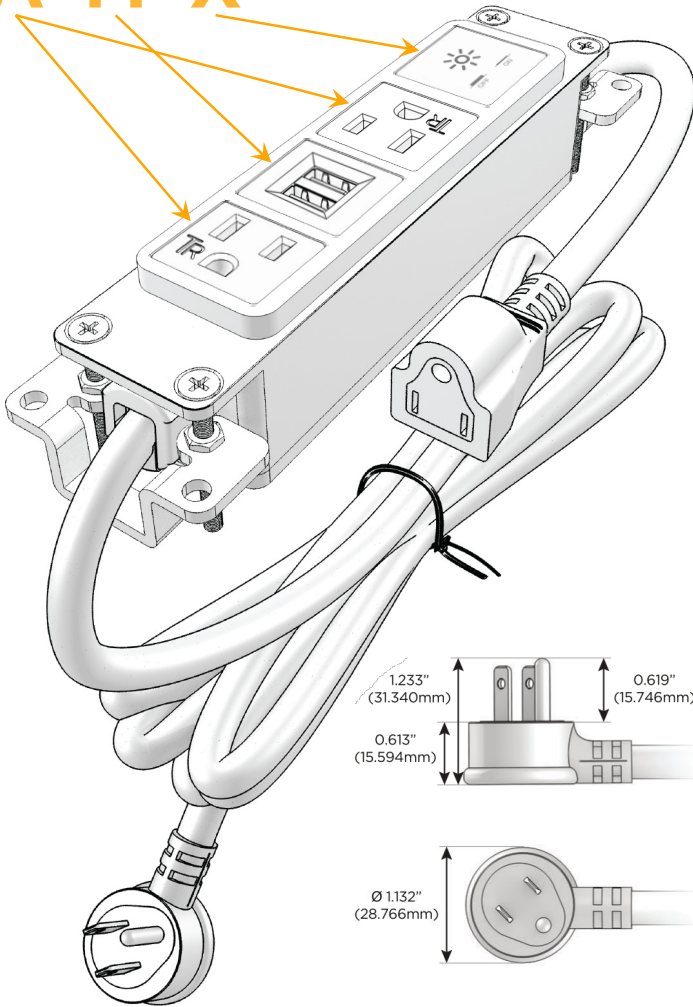

M-POWER-4T

AC POWER & DATA CONNECTIVITY SOLUTION

M-POWER-4TBZ2-AMAX-BZ2AB

Specs:

Modules/Ports:

- **A** Tamper Resistant AC Receptacle
- **M** Double USB-A (Fast Charging Ports - 18W)
- **X** Switched AC

A M X