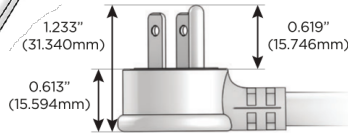

M-POWER-4T

AC POWER & DATA CONNECTIVITY SOLUTION

M-POWER-4TBZ2-AMAH-BZ2AB

Specs:

Modules/Ports:

- A** Tamper Resistant AC Receptacle
- M** Double USB-A (Fast Charging Ports - 18W)
- H** HDMI

A M H

Distributed by