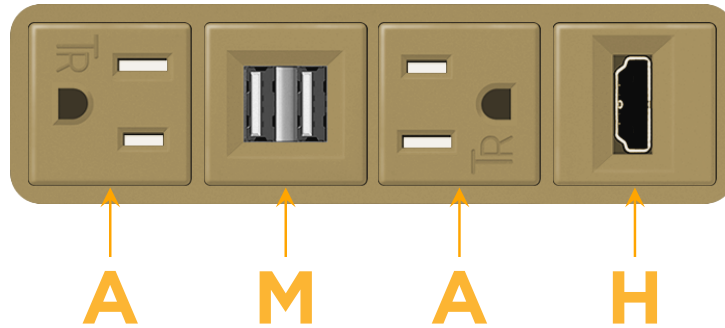

Bezel Finish: **UNICOLOR™ BRONZE (ABS)**

Custom Finishes Available M-POWER-4TBZ2-AMAH-BZ2AB

Features:

Module/Port Options:

- A** Tamper Resistant AC Receptacle
- E** USB-A & USB-C (20W)
- M** Double USB-A (Fast Charging Ports - 18W)
- H** HDMI
- 6** CAT 6
- 12** RJ 12
- X** Switched AC
- Y** 3-Way Switch (Low Voltage)
- V** USB-C (45W High Speed Charging Port)
- S** USB-C (25W High Speed Charging Port)
- R** Switched AC (Rocker Switch)
- D** Dimmer Switch

Plug:

Supplied with Low Profile Flat 45° Angle 120 VAC Plug

Optional Standard Straight 120 VAC Plug

Optional Straight 120 VAC Pass-through Plug

- CLEAN, COMPACT DESIGN
- STREAMLINED
- LOW PROFILE
- SIDE-EXITING CORDS
- PLUG & PLAY
- 6' AC CORD & PLUG (FLAT PLUG STANDARD)
- CUSTOMIZABLE CONFIGURATIONS AND FINISHES
- UL LISTED FOR MOUNTING IN FURNITURE
- 15A

M-POWER-4T

AC POWER & DATA CONNECTIVITY SOLUTION

M-POWER-4TBZ2-AMAH-BZ2AB

Specs:

Modules/Ports:

- A** Tamper Resistant AC Receptacle
- M** Double USB-A (Fast Charging Ports - 18W)
- H** HDMI

A M H

Distributed by