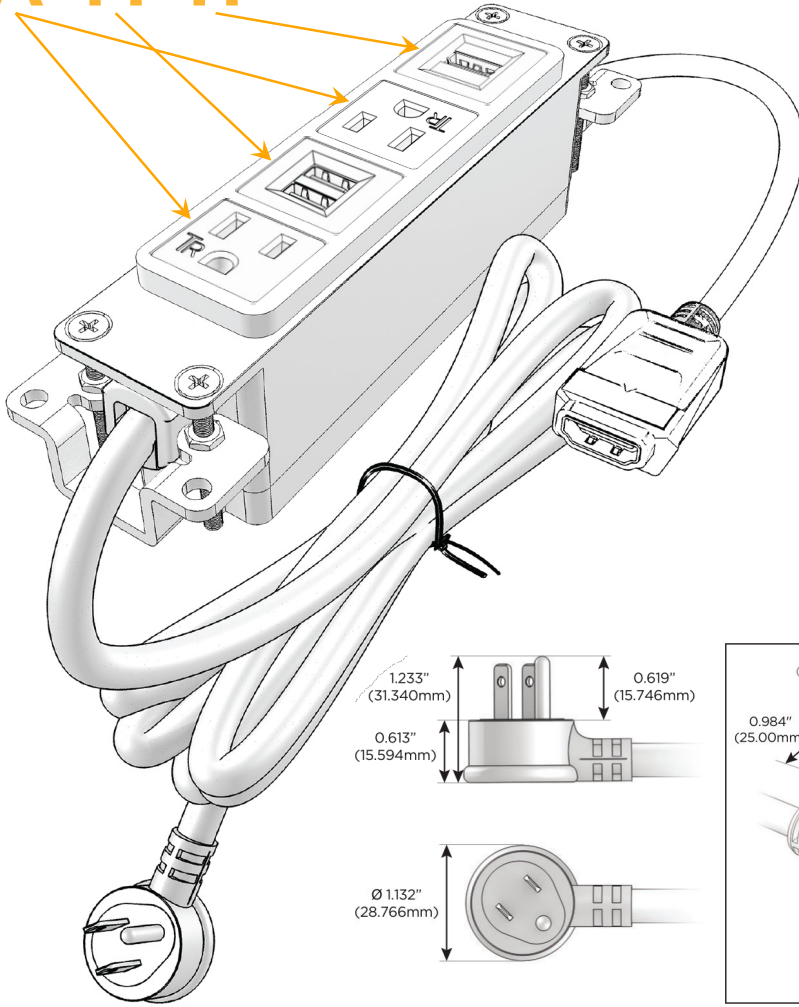

Plug:

Supplied with Low Profile Flat 45° Angle 120 VAC Plug

Optional Standard Straight 120 VAC Plug

Optional Straight 120 VAC Pass-through Plug

- CLEAN, COMPACT DESIGN
- STREAMLINED
- LOW PROFILE
- SIDE-EXITING CORDS
- PLUG & PLAY
- 6' AC CORD & PLUG (FLAT PLUG STANDARD)
- CUSTOMIZABLE CONFIGURATIONS AND FINISHES
- UL LISTED FOR MOUNTING IN FURNITURE
- 15A

M-POWER-4T

AC POWER & DATA CONNECTIVITY SOLUTION

M-POWER-4TBZ2-AMAH-BZ2AB

Specs:

Modules/Ports:

- A** Tamper Resistant AC Receptacle
- M** Double USB-A (Fast Charging Ports - 18W)
- H** HDMI

A M H

Distributed by