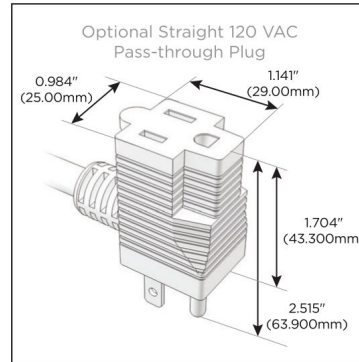

Plug:

Supplied with Low Profile Flat 45° Angle 120 VAC Plug

Optional Standard Straight 120 VAC Plug

Optional Straight 120 VAC Pass-through Plug

- CLEAN, COMPACT DESIGN
- STREAMLINED
- LOW PROFILE
- SIDE-EXITING CORDS
- PLUG & PLAY
- 6' AC CORD & PLUG (FLAT PLUG STANDARD)
- CUSTOMIZABLE CONFIGURATIONS AND FINISHES
- UL LISTED FOR MOUNTING IN FURNITURE
- 15A

M-POWER-4T

AC POWER & DATA CONNECTIVITY SOLUTION

M-POWER-4TBZ2-AMAH-BZ2AB

Specs:

Modules/Ports:

- A** Tamper Resistant AC Receptacle
- M** Double USB-A (Fast Charging Ports - 18W)
- H** HDMI

A M H

Distributed by