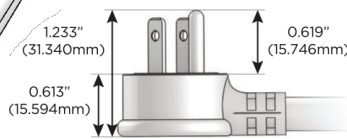

M-POWER-4T

AC POWER & DATA CONNECTIVITY SOLUTION

M-POWER-4TBZ2-AM612-BZ2AB

Specs:

Modules/Ports:

- **A** Tamper Resistant AC Receptacle
- **M** Double USB-A (Fast Charging Ports - 18W)
- **6** CAT 6
- **12** RJ 12

A M 6 12