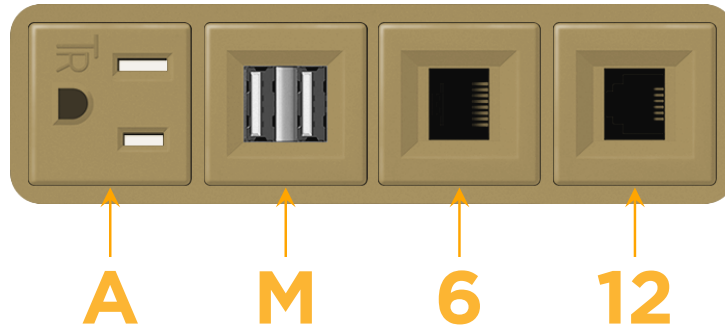

M-POWER-4T

AC POWER & DATA CONNECTIVITY SOLUTION

M-POWER-4TBZ2-AM612-BZ2AB

Distributed by

Mormax Company, Inc.

8 Westchester Plaza

Elmsford, NY 10523

914-699-0101

sales@mormax.com

mormax.com

Metro Light & Power's line of power & data solutions offers sophisticated design elements combined with greater ease of installation. Streamlined and low-profile, enhanced by side-exiting cords, our outlets advance the industry with their cutting edge look and feel. We believe flexibility is key, and we provide a variety of mounting options, including the ability to mount in limited spaces. Our outlets are available in many finishes and configurations, in addition to a custom color and finish capability for our clients.

Bezel Finish: **UNICOLOR™ BRONZE (ABS)**

Custom Finishes Available M-POWER-4TBZ2-AM612-BZ2AB

Features:

Module/Port Options:

- **A** Tamper Resistant AC Receptacle
- **E** USB-A & USB-C (20W)
- **M** Double USB-A (Fast Charging Ports - 18W)
- **H** HDMI
- **6** CAT 6
- **12** RJ 12
- **X** Switched AC
- **Y** 3-Way Switch (Low Voltage)
- **V** USB-C (45W High Speed Charging Port)
- **S** USB-C (25W High Speed Charging Port)
- **R** Switched AC (Rocker Switch)
- **D** Dimmer Switch

Plug:

Supplied with Low Profile Flat 45° Angle 120 VAC Plug

Optional Standard Straight 120 VAC Plug

Optional Straight 120 VAC Pass-through Plug

- CLEAN, COMPACT DESIGN
- STREAMLINED
- LOW PROFILE
- SIDE-EXITING CORDS
- PLUG & PLAY
- 6' AC CORD & PLUG (FLAT PLUG STANDARD)
- CUSTOMIZABLE CONFIGURATIONS AND FINISHES
- UL LISTED FOR MOUNTING IN FURNITURE
- 15A