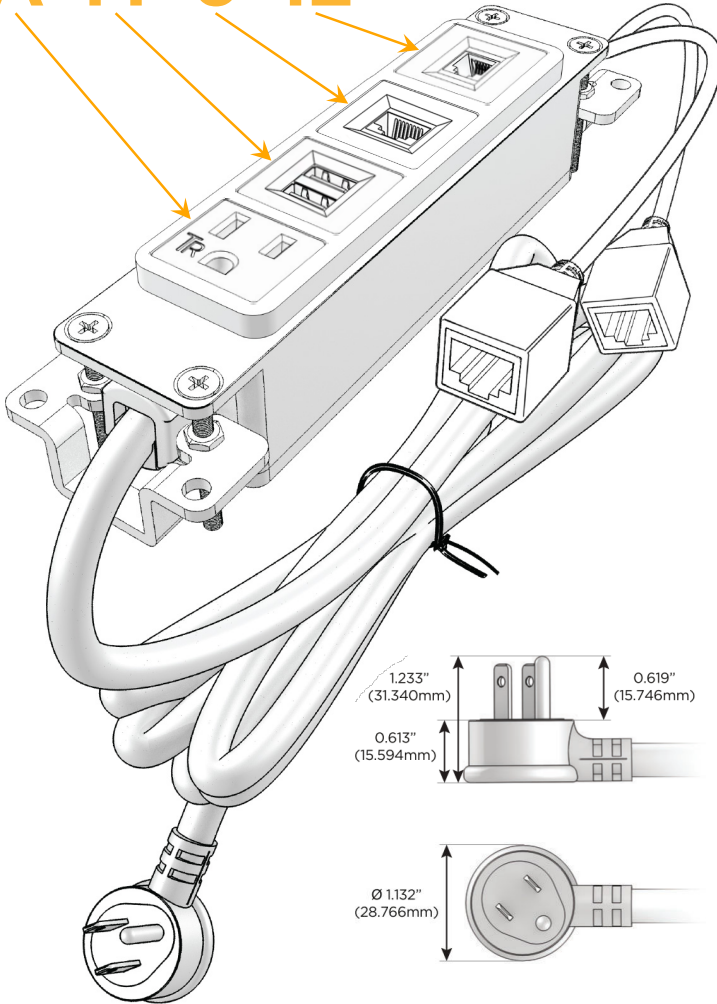

M-POWER-4T

AC POWER & DATA CONNECTIVITY SOLUTION

M-POWER-4TBZ2-AM612-BZ2AB

Specs:

Modules/Ports:

- **A** Tamper Resistant AC Receptacle
- **M** Double USB-A (Fast Charging Ports - 18W)
- **6** CAT 6
- **12** RJ 12

A M 6 12