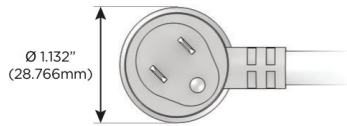

M-POWER-4T

AC POWER & DATA CONNECTIVITY SOLUTION

M-POWER-4TBZ2-AM612-BZ2AB

Specs:

Modules/Ports:

- **A** Tamper Resistant AC Receptacle
- **M** Double USB-A (Fast Charging Ports - 18W)
- **6** CAT 6
- **12** RJ 12

A M 6 12