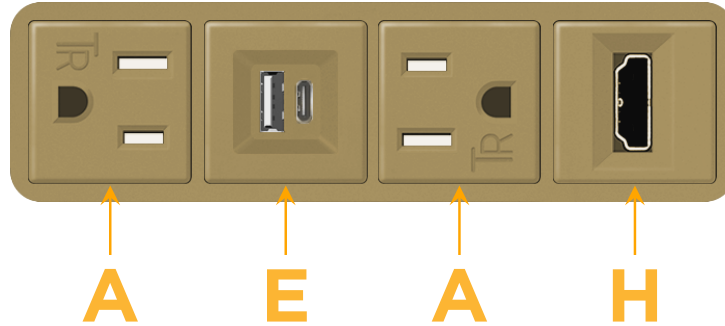

Bezel Finish: **UNICOLOR™ BRONZE (ABS)**

Custom Finishes Available M-POWER-4TBZ2-AEAH-BZ2AB

Features:

Module/Port Options:

- A** Tamper Resistant AC Receptacle
- E** USB-A & USB-C (20W)
- M** Double USB-A (Fast Charging Ports - 18W)
- H** HDMI
- 6** CAT 6
- 12** RJ 12
- X** Switched AC
- Y** 3-Way Switch (Low Voltage)
- V** USB-C (45W High Speed Charging Port)
- S** USB-C (25W High Speed Charging Port)
- R** Switched AC (Rocker Switch)
- D** Dimmer Switch

Plug:

Supplied with Low Profile Flat 45° Angle 120 VAC Plug

Optional Standard Straight 120 VAC Plug

Optional Straight 120 VAC Pass-through Plug

- CLEAN, COMPACT DESIGN
- STREAMLINED
- LOW PROFILE
- SIDE-EXITING CORDS
- PLUG & PLAY
- 6' AC CORD & PLUG (FLAT PLUG STANDARD)
- CUSTOMIZABLE CONFIGURATIONS AND FINISHES
- UL LISTED FOR MOUNTING IN FURNITURE
- 15A

M-POWER-4T

AC POWER & DATA CONNECTIVITY SOLUTION

M-POWER-4TBZ2-AEAH-BZ2AB

Specs:

Modules/Ports:

- A** Tamper Resistant AC Receptacle
- E** USB-A & USB-C (20W)
- H** HDMI

A E H

Distributed by