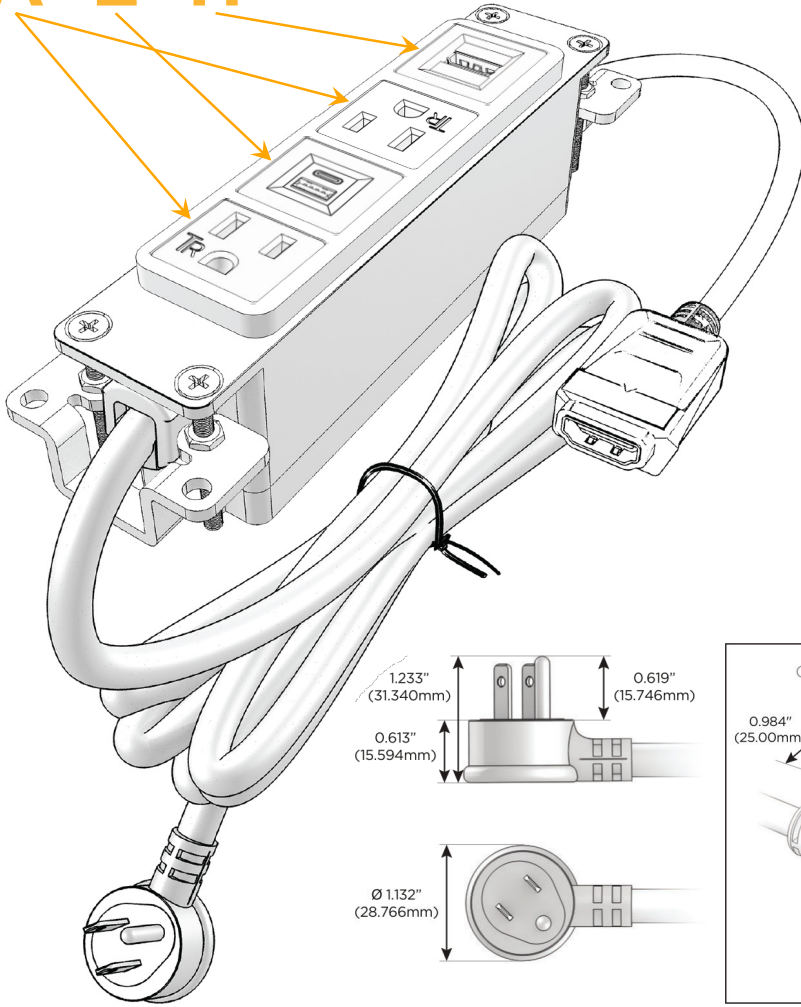

Bezel Finish: **UNICOLOR™ BRONZE (ABS)**

Custom Finishes Available M-POWER-4TBZ2-AEAH-BZ2AB

Features:

Module/Port Options:

- A** Tamper Resistant AC Receptacle
- E** USB-A & USB-C (20W)
- M** Double USB-A (Fast Charging Ports - 18W)
- H** HDMI
- 6** CAT 6
- 12** RJ 12
- X** Switched AC
- Y** 3-Way Switch (Low Voltage)
- V** USB-C (45W High Speed Charging Port)
- S** USB-C (25W High Speed Charging Port)
- R** Switched AC (Rocker Switch)
- D** Dimmer Switch

Plug:

Supplied with Low Profile Flat 45° Angle 120 VAC Plug

Optional Standard Straight 120 VAC Plug

Optional Straight 120 VAC Pass-through Plug

- CLEAN, COMPACT DESIGN
- STREAMLINED
- LOW PROFILE
- SIDE-EXITING CORDS
- PLUG & PLAY
- 6' AC CORD & PLUG (FLAT PLUG STANDARD)
- CUSTOMIZABLE CONFIGURATIONS AND FINISHES
- UL LISTED FOR MOUNTING IN FURNITURE
- 15A

M-POWER-4T

AC POWER & DATA CONNECTIVITY SOLUTION

M-POWER-4TBZ2-AEAH-BZ2AB

Specs:

Modules/Ports:

- A** Tamper Resistant AC Receptacle
- E** USB-A & USB-C (20W)
- H** HDMI

A E H

Distributed by