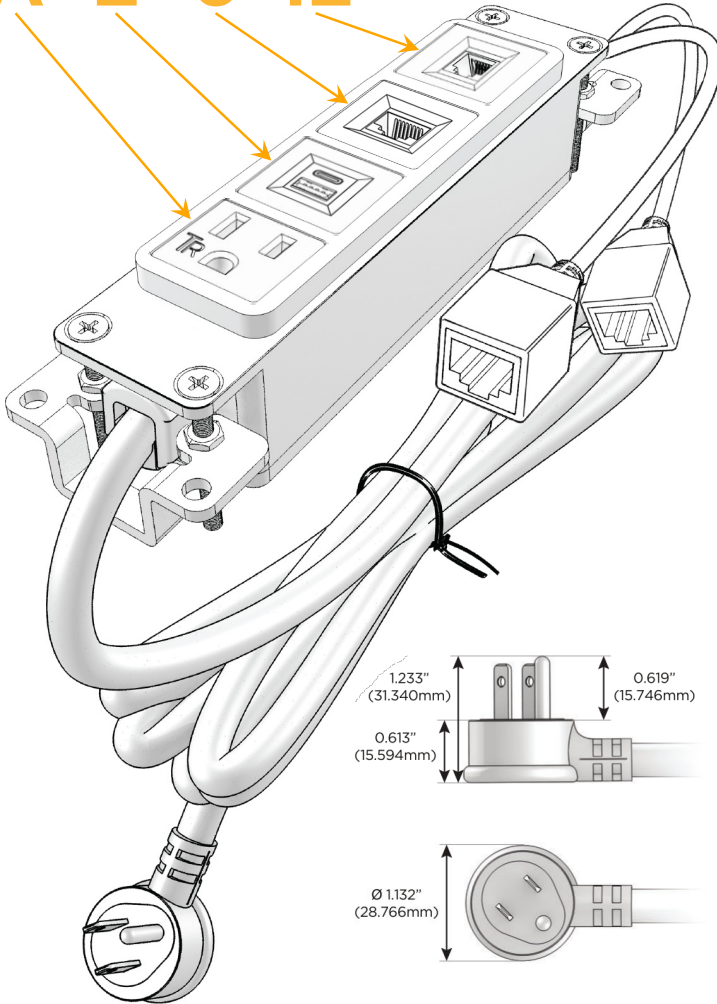

### Module/Port Options:

- A Tamper Resistant AC Receptacle
- E USB-A & USB-C (20W)
- M Double USB-A (Fast Charging Ports - 18W)
- H HDMI
- 6 CAT 6
- 12 RJ 12
- X Switched AC
- Y 3-Way Switch (Low Voltage)
- V USB-C (45W High Speed Charging Port)
- S USB-C (25W High Speed Charging Port)
- R Switched AC (Rocker Switch)
- D Dimmer Switch

### Plug:

Supplied with Low Profile Flat 45° Angle 120 VAC Plug

Optional Standard Straight 120 VAC Plug

Optional Straight 120 VAC Pass-through Plug

- CLEAN, COMPACT DESIGN
- STREAMLINED
- LOW PROFILE
- SIDE-EXITING CORDS
- PLUG & PLAY
- 6' AC CORD & PLUG (FLAT PLUG STANDARD)
- CUSTOMIZABLE CONFIGURATIONS AND FINISHES
- UL LISTED FOR MOUNTING IN FURNITURE
- 15A

# M-POWER-4T

AC POWER & DATA CONNECTIVITY SOLUTION

M-POWER-4TBZ2-AE612-BZ2AB

Specs:

**Modules/Ports:**

- A** Tamper Resistant AC Receptacle
- E** USB-A & USB-C (20W)
- 6** CAT 6
- 12** RJ 12

**A E 6 12**

Distributed by