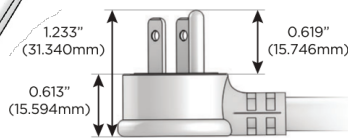

### Plug:

Supplied with Low Profile Flat 45° Angle 120 VAC Plug

Optional Standard Straight 120 VAC Plug

Optional Straight 120 VAC Pass-through Plug

- CLEAN, COMPACT DESIGN
- STREAMLINED
- LOW PROFILE
- SIDE-EXITING CORDS
- PLUG & PLAY
- 6' AC CORD & PLUG (FLAT PLUG STANDARD)
- CUSTOMIZABLE CONFIGURATIONS AND FINISHES
- UL LISTED FOR MOUNTING IN FURNITURE
- 15A

# M-POWER-4T

AC POWER & DATA CONNECTIVITY SOLUTION

M-POWER-4TBZ2-AE612-BZ2AB

Specs:

**Modules/Ports:**

- A** Tamper Resistant AC Receptacle
- E** USB-A & USB-C (20W)
- 6** CAT 6
- 12** RJ 12

**A E 6 12**

Distributed by