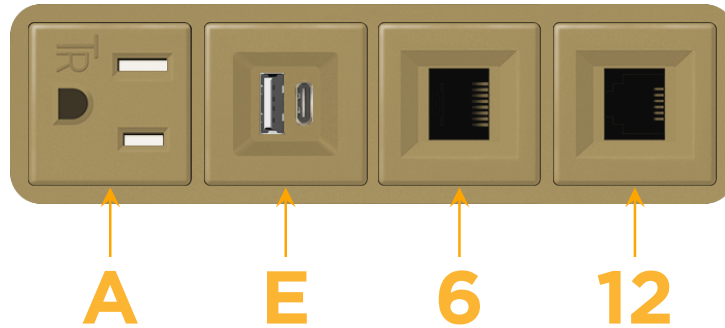

M-POWER-4T

AC POWER & DATA CONNECTIVITY SOLUTION

M-POWER-4TBZ2-AE612-BZ2AB

Distributed by

Mormax Company, Inc.

8 Westchester Plaza

Elmsford, NY 10523

914-699-0101

sales@mormax.com

mormax.com

Metro Light & Power's line of power & data solutions offers sophisticated design elements combined with greater ease of installation. Streamlined and low-profile, enhanced by side-exiting cords, our outlets advance the industry with their cutting edge look and feel. We believe flexibility is key, and we provide a variety of mounting options, including the ability to mount in limited spaces. Our outlets are available in many finishes and configurations, in addition to a custom color and finish capability for our clients.

Bezel Finish: **UNICOLOR™ BRONZE (ABS)**

Custom Finishes Available M-POWER-4TBZ2-AE612-BZ2AB

Features:

Module/Port Options:

- A Tamper Resistant AC Receptacle
- E USB-A & USB-C (20W)
- M Double USB-A (Fast Charging Ports - 18W)
- H HDMI
- 6 CAT 6
- 12 RJ 12
- X Switched AC
- Y 3-Way Switch (Low Voltage)
- V USB-C (45W High Speed Charging Port)
- S USB-C (25W High Speed Charging Port)
- R Switched AC (Rocker Switch)
- D Dimmer Switch

Plug:

Supplied with Low Profile Flat 45° Angle 120 VAC Plug

Optional Standard Straight 120 VAC Plug

Optional Straight 120 VAC Pass-through Plug

- CLEAN, COMPACT DESIGN
- STREAMLINED
- LOW PROFILE
- SIDE-EXITING CORDS
- PLUG & PLAY
- 6' AC CORD & PLUG (FLAT PLUG STANDARD)
- CUSTOMIZABLE CONFIGURATIONS AND FINISHES
- UL LISTED FOR MOUNTING IN FURNITURE
- 15A