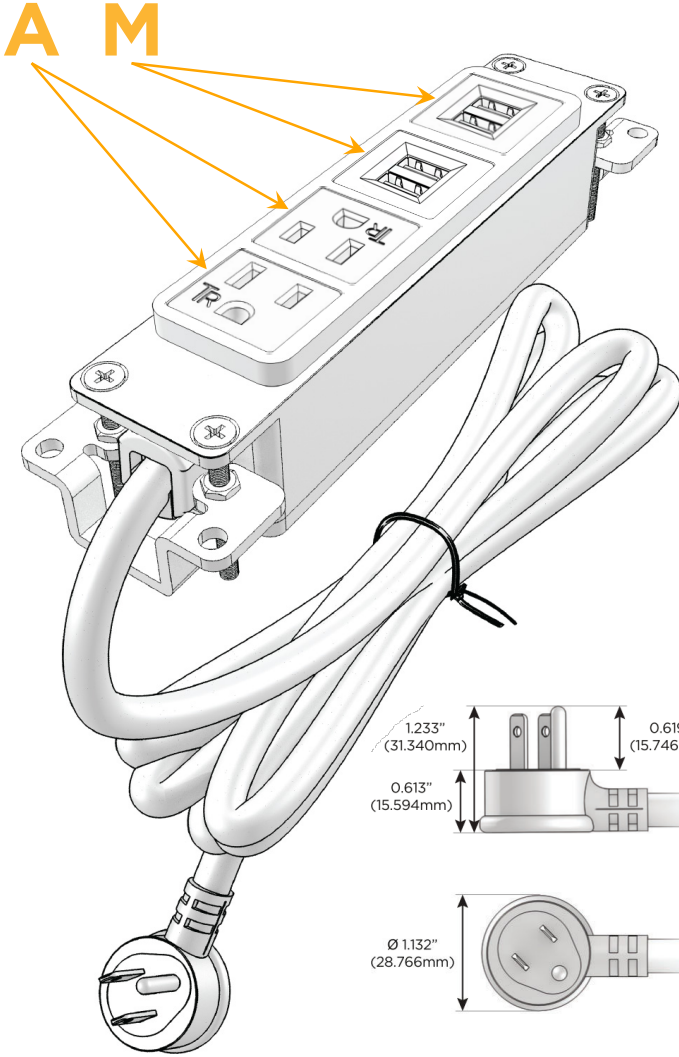

#### Module/Port Options:

- A** Tamper Resistant AC Receptacle
- E** USB-A & USB-C (20W)
- M** Double USB-A (Fast Charging Ports - 18W)
- H** HDMI
- 6** CAT 6
- 12** RJ 12
- X** Switched AC
- Y** 3-Way Switch (Low Voltage)
- V** USB-C (45W High Speed Charging Port)
- S** USB-C (25W High Speed Charging Port)
- R** Switched AC (Rocker Switch)
- D** Dimmer Switch

#### Plug:

Supplied with Low Profile Flat 45° Angle 120 VAC Plug

Optional Standard Straight 120 VAC Plug

Optional Straight 120 VAC Pass-through Plug

- CLEAN, COMPACT DESIGN
- STREAMLINED
- LOW PROFILE
- SIDE-EXITING CORDS
- PLUG & PLAY
- 6' AC CORD & PLUG (FLAT PLUG STANDARD)
- CUSTOMIZABLE CONFIGURATIONS AND FINISHES
- UL LISTED FOR MOUNTING IN FURNITURE
- 15A

# M-POWER-4T

AC POWER & DATA CONNECTIVITY SOLUTION

M-POWER-4TBZ2-AAMM-BZ2AB

Specs:

**Modules/Ports:**

- A** Tamper Resistant AC Receptacle
- M** Double USB-A (Fast Charging Ports - 18W)

Distributed by

Mormax Company, Inc.