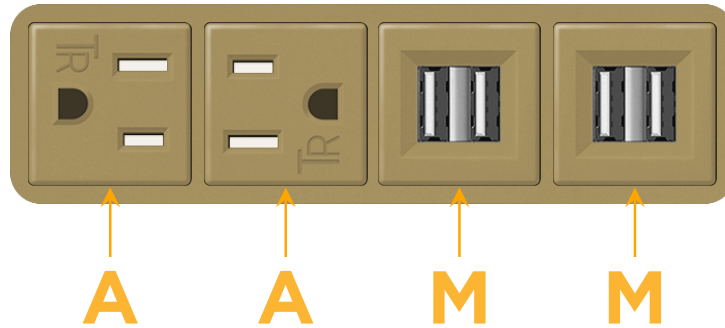

M-POWER-4T

AC POWER & DATA CONNECTIVITY SOLUTION

M-POWER-4TBZ2-AAMM-BZ2AB

Distributed by

Mormax Company, Inc.

8 Westchester Plaza

Elmsford, NY 10523

914-699-0101

sales@mormax.com

mormax.com

Metro Light & Power's line of power & data solutions offers sophisticated design elements combined with greater ease of installation. Streamlined and low-profile, enhanced by side-exiting cords, our outlets advance the industry with their cutting edge look and feel. We believe flexibility is key, and we provide a variety of mounting options, including the ability to mount in limited spaces. Our outlets are available in many finishes and configurations, in addition to a custom color and finish capability for our clients.

Bezel Finish: **UNICOLOR™ BRONZE (ABS)**

Custom Finishes Available M-POWER-4TBZ2-AAMM-BZ2AB

Features:

Module/Port Options:

- **A** Tamper Resistant AC Receptacle
- **E** USB-A & USB-C (20W)
- **M** Double USB-A (Fast Charging Ports - 18W)
- **H** HDMI
- **6** CAT 6
- **12** RJ 12
- **X** Switched AC
- **Y** 3-Way Switch (Low Voltage)
- **V** USB-C (45W High Speed Charging Port)
- **S** USB-C (25W High Speed Charging Port)
- **R** Switched AC (Rocker Switch)
- **D** Dimmer Switch

Plug:

Supplied with Low Profile Flat 45° Angle 120 VAC Plug

Optional Standard Straight 120 VAC Plug

Optional Straight 120 VAC Pass-through Plug

- CLEAN, COMPACT DESIGN
- STREAMLINED
- LOW PROFILE
- SIDE-EXITING CORDS
- PLUG & PLAY
- 6' AC CORD & PLUG (FLAT PLUG STANDARD)
- CUSTOMIZABLE CONFIGURATIONS AND FINISHES
- UL LISTED FOR MOUNTING IN FURNITURE
- 15A