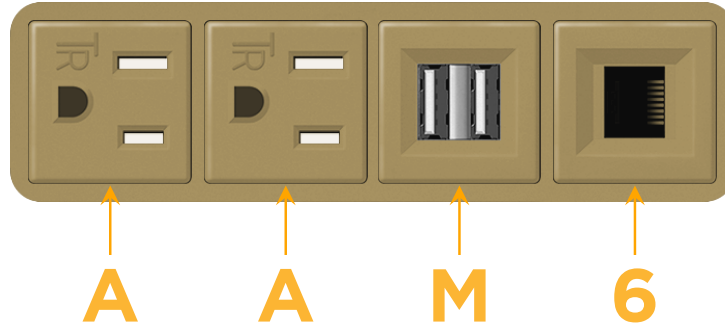

sales@mormax.com

mormax.com

Metro Light & Power's line of power & data solutions offers sophisticated design elements combined with greater ease of installation. Streamlined and low-profile, enhanced by side-exiting cords, our outlets advance the industry with their cutting edge look and feel. We believe flexibility is key, and we provide a variety of mounting options, including the ability to mount in limited spaces. Our outlets are available in many finishes and configurations, in addition to a custom color and finish capability for our clients.

Bezel Finish: **UNICOLOR™ BRONZE (ABS)**

Custom Finishes Available M-POWER-4TBZ2-AAM6-BZ2AB

Features:

Module/Port Options:

- A** Tamper Resistant AC Receptacle
- E** USB-A & USB-C (20W)
- M** Double USB-A (Fast Charging Ports - 18W)
- H** HDMI
- 6** CAT 6
- 12** RJ 12
- X** Switched AC
- Y** 3-Way Switch (Low Voltage)
- V** USB-C (45W High Speed Charging Port)
- S** USB-C (25W High Speed Charging Port)
- R** Switched AC (Rocker Switch)
- D** Dimmer Switch

Plug:

Supplied with Low Profile Flat 45° Angle 120 VAC Plug

Optional Standard Straight 120 VAC Plug

Optional Straight 120 VAC Pass-through Plug

- CLEAN, COMPACT DESIGN
- STREAMLINED
- LOW PROFILE
- SIDE-EXITING CORDS
- PLUG & PLAY
- 6' AC CORD & PLUG (FLAT PLUG STANDARD)
- CUSTOMIZABLE CONFIGURATIONS AND FINISHES
- UL LISTED FOR MOUNTING IN FURNITURE
- 15A

M-POWER-4T

AC POWER & DATA CONNECTIVITY SOLUTION

M-POWER-4TBZ2-AAM6-BZ2AB

Specs:

Modules/Ports:

- A** Tamper Resistant AC Receptacle
- M** Double USB-A (Fast Charging Ports - 18W)
- 6** CAT 6

A M 6

Distributed by