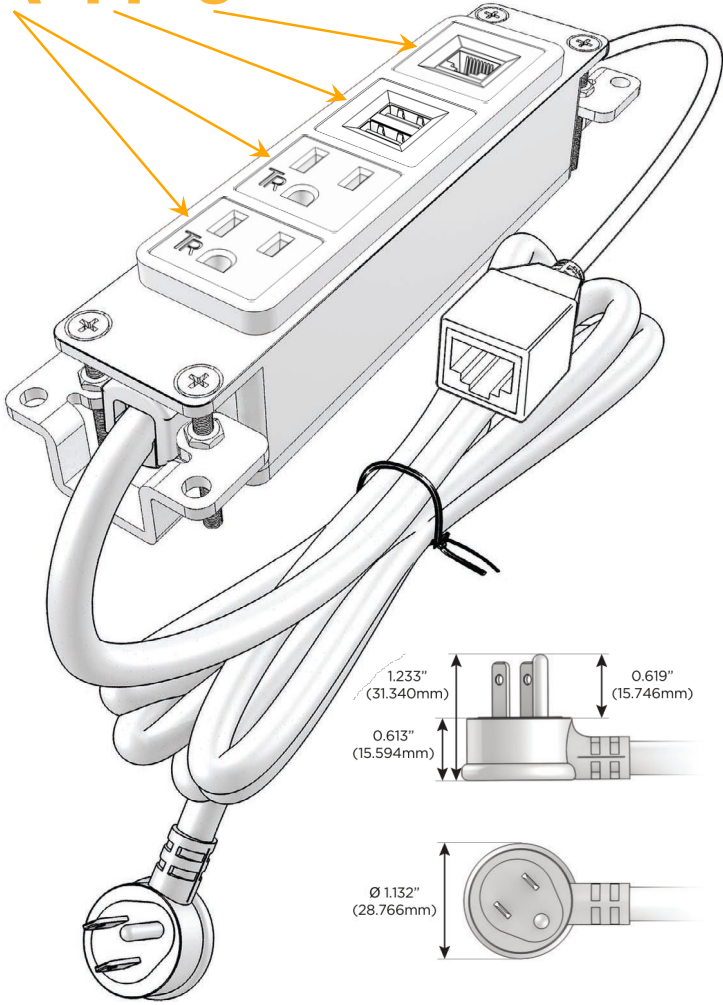

Bezel Finish: **UNICOLOR™ BRONZE (ABS)**

Custom Finishes Available M-POWER-4TBZ2-AAM6-BZ2AB

Features:

Module/Port Options:

- A** Tamper Resistant AC Receptacle
- E** USB-A & USB-C (20W)
- M** Double USB-A (Fast Charging Ports - 18W)
- H** HDMI
- 6** CAT 6
- 12** RJ 12
- X** Switched AC
- Y** 3-Way Switch (Low Voltage)
- V** USB-C (45W High Speed Charging Port)
- S** USB-C (25W High Speed Charging Port)
- R** Switched AC (Rocker Switch)
- D** Dimmer Switch

Plug:

Supplied with Low Profile Flat 45° Angle 120 VAC Plug

Optional Standard Straight 120 VAC Plug

Optional Straight 120 VAC Pass-through Plug

- CLEAN, COMPACT DESIGN
- STREAMLINED
- LOW PROFILE
- SIDE-EXITING CORDS
- PLUG & PLAY
- 6' AC CORD & PLUG (FLAT PLUG STANDARD)
- CUSTOMIZABLE CONFIGURATIONS AND FINISHES
- UL LISTED FOR MOUNTING IN FURNITURE
- 15A

M-POWER-4T

AC POWER & DATA CONNECTIVITY SOLUTION

M-POWER-4TBZ2-AAM6-BZ2AB

Specs:

Modules/Ports:

- A** Tamper Resistant AC Receptacle
- M** Double USB-A (Fast Charging Ports - 18W)
- 6** CAT 6

A M 6

Distributed by