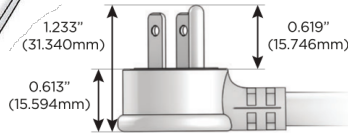

Plug:

Supplied with Low Profile Flat 45° Angle 120 VAC Plug

Optional Standard Straight 120 VAC Plug

Optional Straight 120 VAC Pass-through Plug

- CLEAN, COMPACT DESIGN
- STREAMLINED
- LOW PROFILE
- SIDE-EXITING CORDS
- PLUG & PLAY
- 6' AC CORD & PLUG (FLAT PLUG STANDARD)
- CUSTOMIZABLE CONFIGURATIONS AND FINISHES
- UL LISTED FOR MOUNTING IN FURNITURE
- 15A

M-POWER-4T

AC POWER & DATA CONNECTIVITY SOLUTION

M-POWER-4TBZ2-AAM6-BZ2AB

Specs:

Modules/Ports:

- A** Tamper Resistant AC Receptacle
- M** Double USB-A (Fast Charging Ports - 18W)
- 6** CAT 6

A M 6

Distributed by