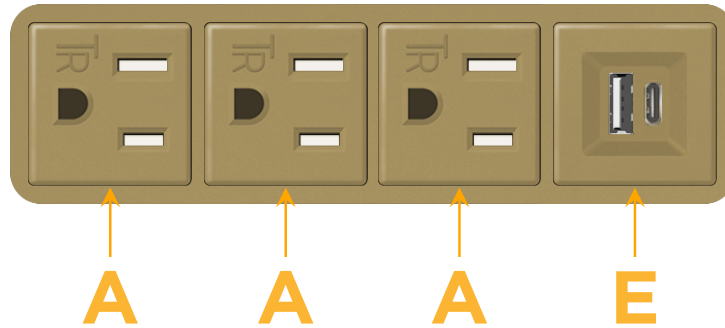

M-POWER-4T

AC POWER & DATA CONNECTIVITY SOLUTION

M-POWER-4TBZ2-AAAE-BZ2AB

Distributed by

Mormax Company, Inc.

8 Westchester Plaza

Elmsford, NY 10523

914-699-0101

sales@mormax.com

mormax.com

Metro Light & Power's line of power & data solutions offers sophisticated design elements combined with greater ease of installation. Streamlined and low-profile, enhanced by side-exiting cords, our outlets advance the industry with their cutting edge look and feel. We believe flexibility is key, and we provide a variety of mounting options, including the ability to mount in limited spaces. Our outlets are available in many finishes and configurations, in addition to a custom color and finish capability for our clients.

Bezel Finish: **UNICOLOR™ BRONZE (ABS)**

Custom Finishes Available M-POWER-4TBZ2-AAAE-BZ2AB

Features:

Module/Port Options:

- **A** Tamper Resistant AC Receptacle
- **E** USB-A & USB-C (20W)
- **M** Double USB-A (Fast Charging Ports - 18W)
- **H** HDMI
- **6** CAT 6
- **12** RJ 12
- **X** Switched AC
- **Y** 3-Way Switch (Low Voltage)
- **V** USB-C (45W High Speed Charging Port)
- **S** USB-C (25W High Speed Charging Port)
- **R** Switched AC (Rocker Switch)
- **D** Dimmer Switch

Plug:

Supplied with Low Profile Flat 45° Angle 120 VAC Plug

Optional Standard Straight 120 VAC Plug

Optional Straight 120 VAC Pass-through Plug

- CLEAN, COMPACT DESIGN
- STREAMLINED
- LOW PROFILE
- SIDE-EXITING CORDS
- PLUG & PLAY
- 6' AC CORD & PLUG (FLAT PLUG STANDARD)
- CUSTOMIZABLE CONFIGURATIONS AND FINISHES
- UL LISTED FOR MOUNTING IN FURNITURE
- 15A