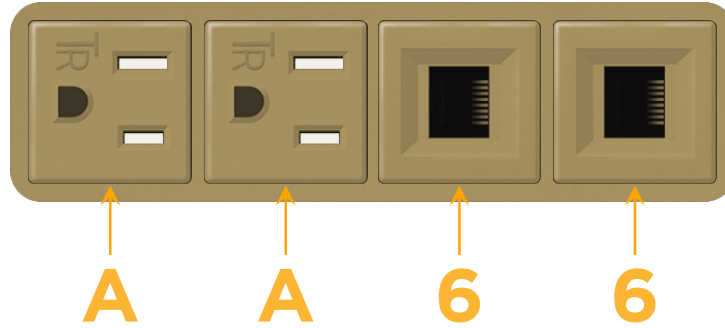

M-POWER-4T

AC POWER & DATA CONNECTIVITY SOLUTION

M-POWER-4TBZ2-AA66-BZ2AB

Distributed by

Mormax Company, Inc.

8 Westchester Plaza

Elmsford, NY 10523

914-699-0101

sales@mormax.com

mormax.com

Metro Light & Power's line of power & data solutions offers sophisticated design elements combined with greater ease of installation. Streamlined and low-profile, enhanced by side-exiting cords, our outlets advance the industry with their cutting edge look and feel. We believe flexibility is key, and we provide a variety of mounting options, including the ability to mount in limited spaces. Our outlets are available in many finishes and configurations, in addition to a custom color and finish capability for our clients.

Bezel Finish: **UNICOLOR™ BRONZE (ABS)**

Custom Finishes Available M-POWER-4TBZ2-AA66-BZ2AB

Features:

Module/Port Options:

- **A** Tamper Resistant AC Receptacle
- **E** USB-A & USB-C (20W)
- **M** Double USB-A (Fast Charging Ports - 18W)
- **H** HDMI
- **6** CAT 6
- **12** RJ 12
- **X** Switched AC
- **Y** 3-Way Switch (Low Voltage)
- **V** USB-C (45W High Speed Charging Port)
- **S** USB-C (25W High Speed Charging Port)
- **R** Switched AC (Rocker Switch)
- **D** Dimmer Switch

Plug:

Supplied with Low Profile Flat 45° Angle 120 VAC Plug

Optional Standard Straight 120 VAC Plug

Optional Straight 120 VAC Pass-through Plug

- CLEAN, COMPACT DESIGN
- STREAMLINED
- LOW PROFILE
- SIDE-EXITING CORDS
- PLUG & PLAY
- 6' AC CORD & PLUG (FLAT PLUG STANDARD)
- CUSTOMIZABLE CONFIGURATIONS AND FINISHES
- UL LISTED FOR MOUNTING IN FURNITURE
- 15A