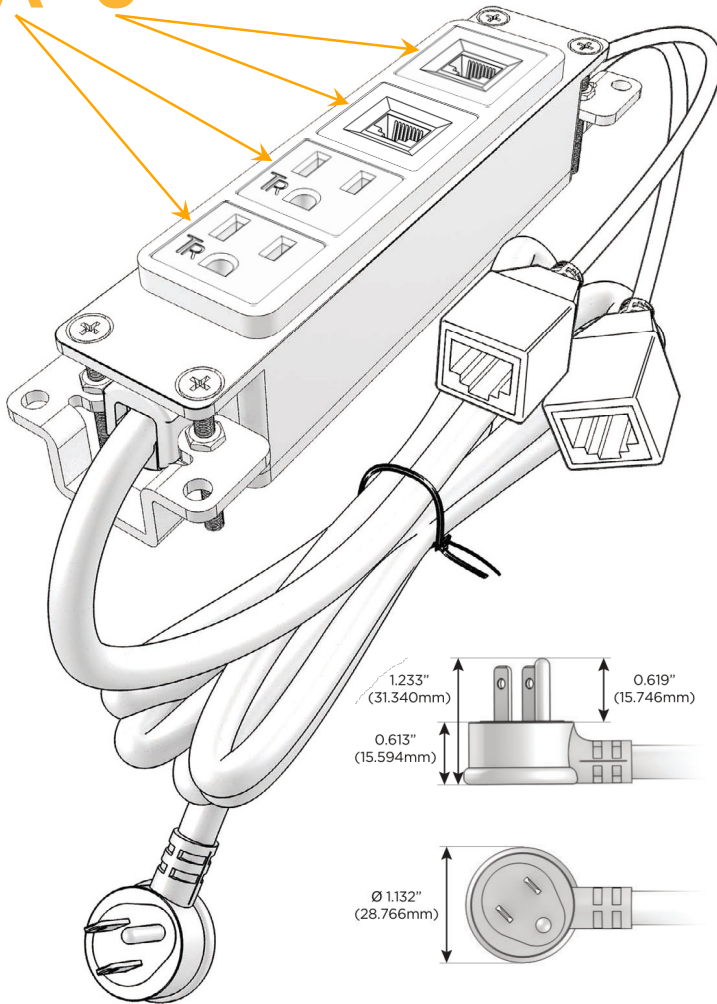

M-POWER-4T

AC POWER & DATA CONNECTIVITY SOLUTION

M-POWER-4TBZ2-AA66-BZ2AB

Specs:

Modules/Ports:

- A Tamper Resistant AC Receptacle
- 6 CAT 6

Distributed by

Mormax Company, Inc.

8 Westchester Plaza

Elmsford, NY 10523

914-699-0101

sales@mormax.com

mormax.com

A 6