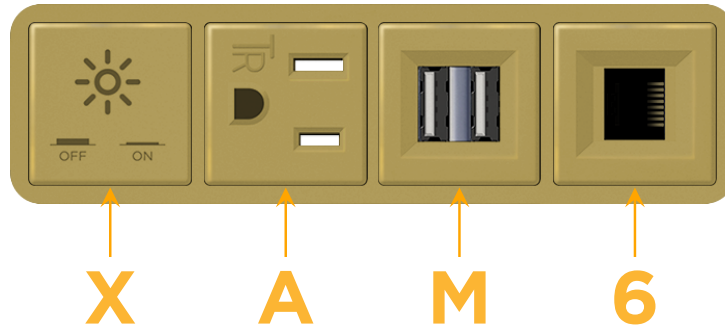

M-POWER-4T

AC POWER & DATA CONNECTIVITY SOLUTION

M-POWER-4TBR2-XAM6-BR2AB

Distributed by

Mormax Company, Inc.

8 Westchester Plaza

Elmsford, NY 10523

914-699-0101

sales@mormax.com

mormax.com

Metro Light & Power's line of power & data solutions offers sophisticated design elements combined with greater ease of installation. Streamlined and low-profile, enhanced by side-exiting cords, our outlets advance the industry with their cutting edge look and feel. We believe flexibility is key, and we provide a variety of mounting options, including the ability to mount in limited spaces. Our outlets are available in many finishes and configurations, in addition to a custom color and finish capability for our clients.

Bezel Finish: **UNICOLOR™ BRASS (ABS)**

Custom Finishes Available M-POWER-4TBR2-XAM6-BR2AB

Features:

Module/Port Options:

- **A** Tamper Resistant AC Receptacle
- **E** USB-A & USB-C (20W)
- **M** Double USB-A (Fast Charging Ports - 18W)
- **H** HDMI
- **6** CAT 6
- **12** RJ 12
- **X** Switched AC
- **Y** 3-Way Switch (Low Voltage)
- **V** USB-C (45W High Speed Charging Port)
- **S** USB-C (25W High Speed Charging Port)
- **R** Switched AC (Rocker Switch)
- **D** Dimmer Switch

Plug:

Supplied with Low Profile Flat 45° Angle 120 VAC Plug

Optional Standard Straight 120 VAC Plug

Optional Straight 120 VAC Pass-through Plug

- CLEAN, COMPACT DESIGN
- STREAMLINED
- LOW PROFILE
- SIDE-EXITING CORDS
- PLUG & PLAY
- 6' AC CORD & PLUG (FLAT PLUG STANDARD)
- CUSTOMIZABLE CONFIGURATIONS AND FINISHES
- UL LISTED FOR MOUNTING IN FURNITURE
- 15A