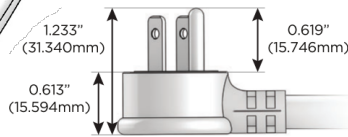

M-POWER-4T

AC POWER & DATA CONNECTIVITY SOLUTION

M-POWER-4TBR2-XAM6-BR2AB

Specs:

Modules/Ports:

- **X** Switched AC
- **A** Tamper Resistant AC Receptacle
- **M** Double USB-A (Fast Charging Ports - 18W)
- **6** CAT 6

X A M 6