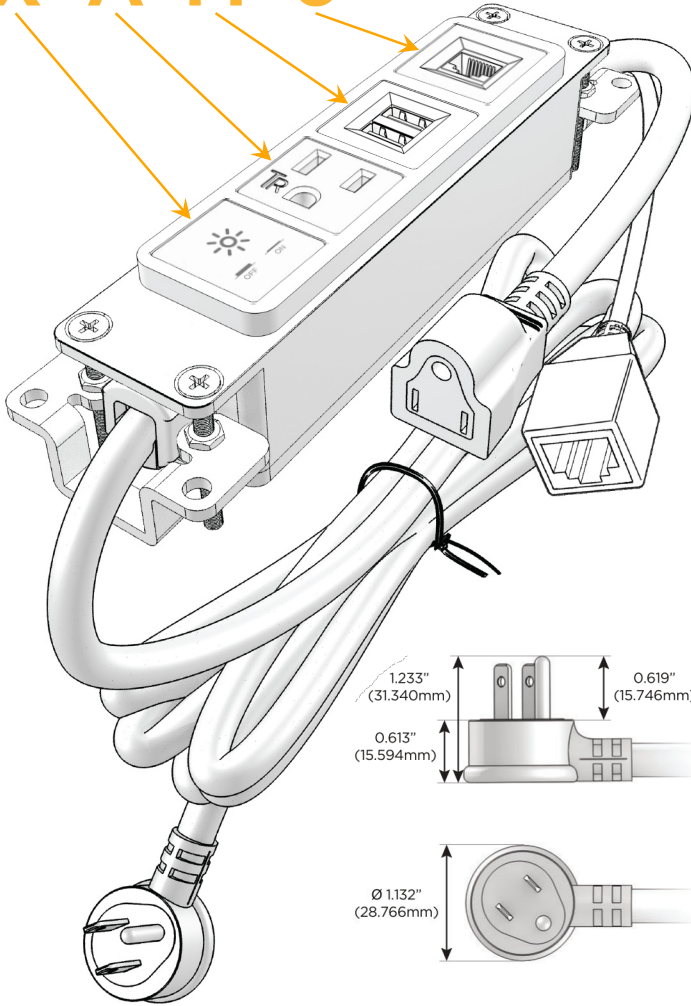

M-POWER-4T

AC POWER & DATA CONNECTIVITY SOLUTION

M-POWER-4TBR2-XAM6-BR2AB

Specs:

Modules/Ports:

- **X** Switched AC
- **A** Tamper Resistant AC Receptacle
- **M** Double USB-A (Fast Charging Ports - 18W)
- **6** CAT 6

X A M 6