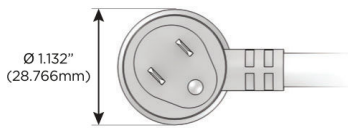

#### Plug:

- Supplied with Low Profile Flat 45° Angle 120 VAC Plug
- Optional Standard Straight 120 VAC Plug
- Optional Straight 120 VAC Pass-through Plug

- CLEAN, COMPACT DESIGN
- STREAMLINED
- LOW PROFILE
- SIDE-EXITING CORDS
- PLUG & PLAY
- 6' AC CORD & PLUG (FLAT PLUG STANDARD)
- CUSTOMIZABLE CONFIGURATIONS AND FINISHES
- UL LISTED FOR MOUNTING IN FURNITURE
- 15A

# M-POWER-4T

AC POWER & DATA CONNECTIVITY SOLUTION

M-POWER-4TBR2-XAE6-BR2AB

Specs:

**Modules/Ports:**

- X Switched AC
- A Tamper Resistant AC Receptacle
- E USB-A & USB-C (20W)
- 6 CAT 6

**X A E 6**

Distributed by