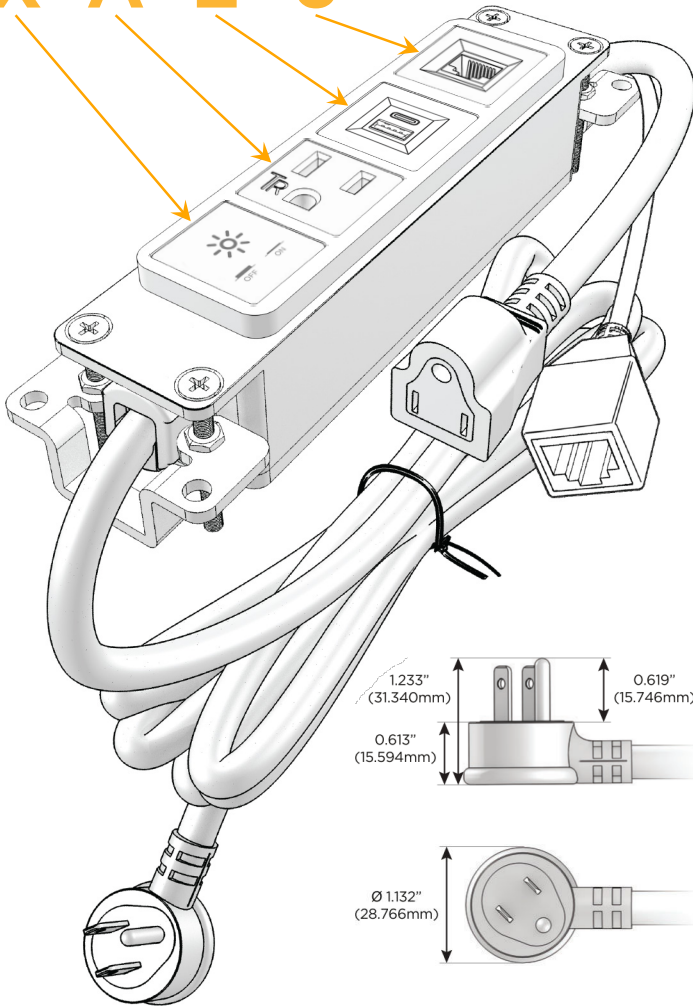

#### Module/Port Options:

- A Tamper Resistant AC Receptacle
- E USB-A & USB-C (20W)
- M Double USB-A (Fast Charging Ports - 18W)
- H HDMI
- 6 CAT 6
- 12 RJ 12
- X Switched AC
- Y 3-Way Switch (Low Voltage)
- V USB-C (45W High Speed Charging Port)
- S USB-C (25W High Speed Charging Port)
- R Switched AC (Rocker Switch)
- D Dimmer Switch

#### Plug:

- Supplied with Low Profile Flat 45° Angle 120 VAC Plug
- Optional Standard Straight 120 VAC Plug
- Optional Straight 120 VAC Pass-through Plug

- CLEAN, COMPACT DESIGN
- STREAMLINED
- LOW PROFILE
- SIDE-EXITING CORDS
- PLUG & PLAY
- 6' AC CORD & PLUG (FLAT PLUG STANDARD)
- CUSTOMIZABLE CONFIGURATIONS AND FINISHES
- UL LISTED FOR MOUNTING IN FURNITURE
- 15A

# M-POWER-4T

AC POWER & DATA CONNECTIVITY SOLUTION

M-POWER-4TBR2-XAE6-BR2AB

Specs:

**Modules/Ports:**

- X Switched AC
- A Tamper Resistant AC Receptacle
- E USB-A & USB-C (20W)
- 6 CAT 6

**X A E 6**

Distributed by