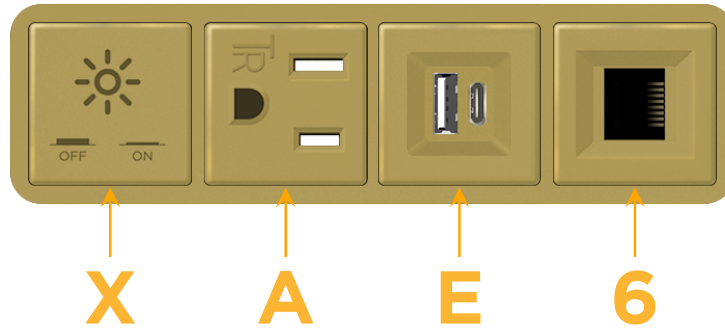

M-POWER-4T

AC POWER & DATA CONNECTIVITY SOLUTION

M-POWER-4TBR2-XAE6-BR2AB

Distributed by

Mormax Company, Inc.

8 Westchester Plaza

Elmsford, NY 10523

914-699-0101

sales@mormax.com

mormax.com

Metro Light & Power's line of power & data solutions offers sophisticated design elements combined with greater ease of installation. Streamlined and low-profile, enhanced by side-exiting cords, our outlets advance the industry with their cutting edge look and feel. We believe flexibility is key, and we provide a variety of mounting options, including the ability to mount in limited spaces. Our outlets are available in many finishes and configurations, in addition to a custom color and finish capability for our clients.

Bezel Finish: **UNICOLOR™ BRASS (ABS)**

Custom Finishes Available M-POWER-4TBR2-XAE6-BR2AB

Features:

Module/Port Options:

- A Tamper Resistant AC Receptacle
- E USB-A & USB-C (20W)
- M Double USB-A (Fast Charging Ports - 18W)
- H HDMI
- 6 CAT 6
- 12 RJ 12
- X Switched AC
- Y 3-Way Switch (Low Voltage)
- V USB-C (45W High Speed Charging Port)
- S USB-C (25W High Speed Charging Port)
- R Switched AC (Rocker Switch)
- D Dimmer Switch

Plug:

- Supplied with Low Profile Flat 45° Angle 120 VAC Plug
- Optional Standard Straight 120 VAC Plug
- Optional Straight 120 VAC Pass-through Plug

- CLEAN, COMPACT DESIGN
- STREAMLINED
- LOW PROFILE
- SIDE-EXITING CORDS
- PLUG & PLAY
- 6' AC CORD & PLUG (FLAT PLUG STANDARD)
- CUSTOMIZABLE CONFIGURATIONS AND FINISHES
- UL LISTED FOR MOUNTING IN FURNITURE
- 15A