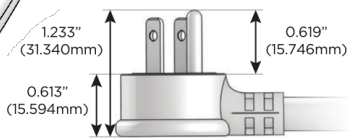

#### Plug:

- Supplied with Low Profile Flat 45° Angle 120 VAC Plug
- Optional Standard Straight 120 VAC Plug
- Optional Straight 120 VAC Pass-through Plug

- CLEAN, COMPACT DESIGN
- STREAMLINED
- LOW PROFILE
- SIDE-EXITING CORDS
- PLUG & PLAY
- 6' AC CORD & PLUG (FLAT PLUG STANDARD)
- CUSTOMIZABLE CONFIGURATIONS AND FINISHES
- UL LISTED FOR MOUNTING IN FURNITURE
- 15A

# M-POWER-4T

AC POWER & DATA CONNECTIVITY SOLUTION

M-POWER-4TBR2-XAE6-BR2AB

Specs:

**Modules/Ports:**

- X Switched AC
- A Tamper Resistant AC Receptacle
- E USB-A & USB-C (20W)
- 6 CAT 6

**X A E 6**

Distributed by