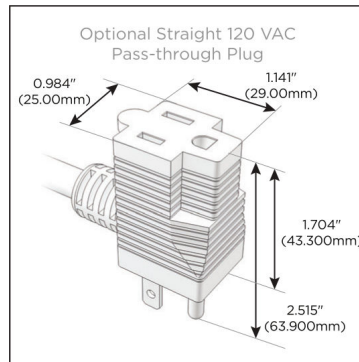

#### Module/Port Options:

- A Tamper Resistant AC Receptacle
- E USB-A & USB-C (20W)
- M Double USB-A (Fast Charging Ports - 18W)
- H HDMI
- 6 CAT 6
- 12 RJ 12
- X Switched AC
- Y 3-Way Switch (Low Voltage)
- V USB-C (45W High Speed Charging Port)
- S USB-C (25W High Speed Charging Port)
- R Switched AC (Rocker Switch)
- D Dimmer Switch

#### Plug:

- Supplied with Low Profile Flat 45° Angle 120 VAC Plug
- Optional Standard Straight 120 VAC Plug
- Optional Straight 120 VAC Pass-through Plug

- CLEAN, COMPACT DESIGN
- STREAMLINED
- LOW PROFILE
- SIDE-EXITING CORDS
- PLUG & PLAY
- 6' AC CORD & PLUG (FLAT PLUG STANDARD)
- CUSTOMIZABLE CONFIGURATIONS AND FINISHES
- UL LISTED FOR MOUNTING IN FURNITURE
- 15A

# M-POWER-4T

AC POWER & DATA CONNECTIVITY SOLUTION

M-POWER-4TBR2-XAE6-BR2AB

Specs:

**Modules/Ports:**

- X Switched AC
- A Tamper Resistant AC Receptacle
- E USB-A & USB-C (20W)
- 6 CAT 6

**X A E 6**

Distributed by