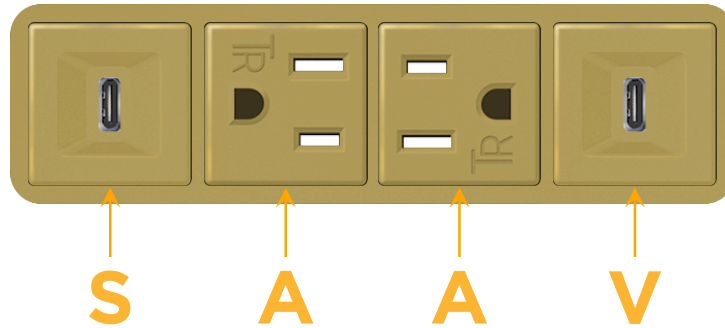

Bezel Finish: **UNICOLOR™ BRASS (ABS)**

Custom Finishes Available M-POWER-4TBR2-SAAV-BR2AB

Features:

Module/Port Options:

- A Tamper Resistant AC Receptacle
- E USB-A & USB-C (20W)
- M Double USB-A (Fast Charging Ports - 18W)
- H HDMI
- 6 CAT 6
- 12 RJ 12
- X Switched AC
- Y 3-Way Switch (Low Voltage)
- V USB-C (45W High Speed Charging Port)
- S USB-C (25W High Speed Charging Port)
- R Switched AC (Rocker Switch)
- D Dimmer Switch

Plug:

Supplied with Low Profile Flat 45° Angle 120 VAC Plug

Optional Standard Straight 120 VAC Plug

Optional Straight 120 VAC Pass-through Plug

- CLEAN, COMPACT DESIGN
- STREAMLINED
- LOW PROFILE
- SIDE-EXITING CORDS
- PLUG & PLAY
- 6' AC CORD & PLUG (FLAT PLUG STANDARD)
- CUSTOMIZABLE CONFIGURATIONS AND FINISHES
- UL LISTED FOR MOUNTING IN FURNITURE
- 15A

M-POWER-4T

AC POWER & DATA CONNECTIVITY SOLUTION

M-POWER-4TBR2-SAAV-BR2AB

Specs:

Modules/Ports:

- S** USB-C (25W High Speed Charging Port)
- A** Tamper Resistant AC Receptacle
- V** USB-C (45W High Speed Charging Port)