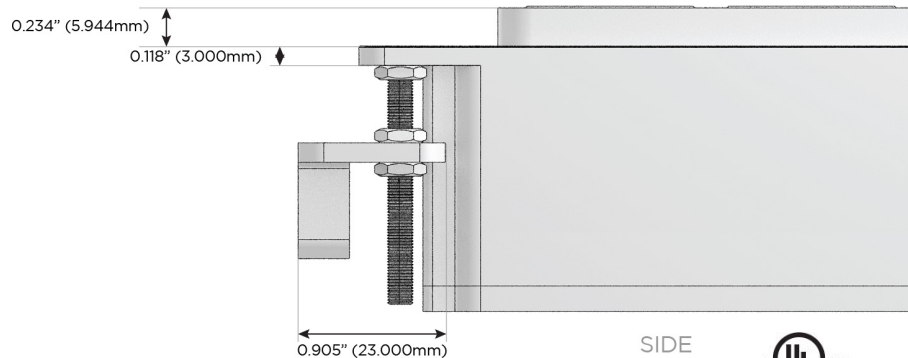

M-POWER-4T

AC POWER & DATA CONNECTIVITY SOLUTION

M-POWER-4TBR2-SAAV-BR2AB

Specs:

Modules/Ports:

- S** USB-C (25W High Speed Charging Port)
- A** Tamper Resistant AC Receptacle
- V** USB-C (45W High Speed Charging Port)