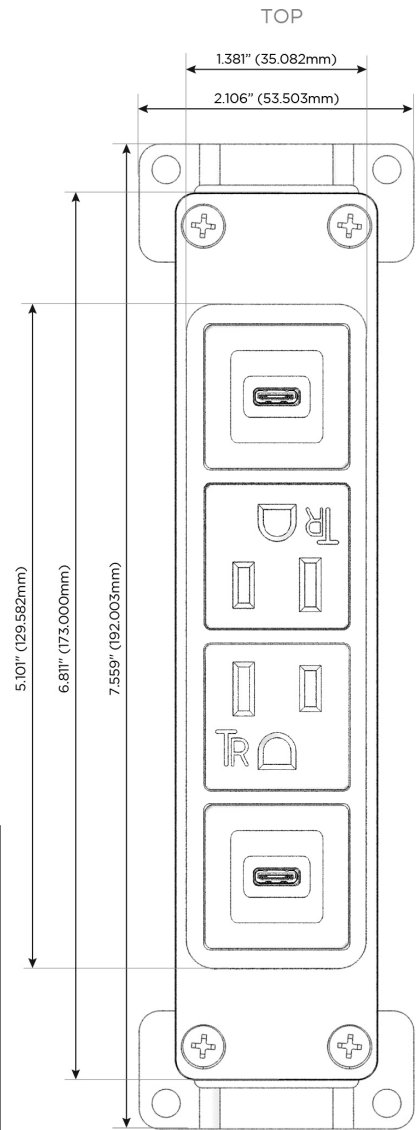

Bezel Finish: **UNICOLOR™ BRASS (ABS)**

Custom Finishes Available M-POWER-4TBR2-SAAV-BR2AB

Features:

Module/Port Options:

- A Tamper Resistant AC Receptacle
- E USB-A & USB-C (20W)
- M Double USB-A (Fast Charging Ports - 18W)
- H HDMI
- 6 CAT 6
- 12 RJ 12
- X Switched AC
- Y 3-Way Switch (Low Voltage)
- V USB-C (45W High Speed Charging Port)
- S USB-C (25W High Speed Charging Port)
- R Switched AC (Rocker Switch)
- D Dimmer Switch

Plug:

Supplied with Low Profile Flat 45° Angle 120 VAC Plug

Optional Standard Straight 120 VAC Plug

Optional Straight 120 VAC Pass-through Plug

- CLEAN, COMPACT DESIGN
- STREAMLINED
- LOW PROFILE
- SIDE-EXITING CORDS
- PLUG & PLAY
- 6' AC CORD & PLUG (FLAT PLUG STANDARD)
- CUSTOMIZABLE CONFIGURATIONS AND FINISHES
- UL LISTED FOR MOUNTING IN FURNITURE
- 15A

M-POWER-4T

AC POWER & DATA CONNECTIVITY SOLUTION

M-POWER-4TBR2-SAAV-BR2AB

Specs:

Modules/Ports:

- S** USB-C (25W High Speed Charging Port)
- A** Tamper Resistant AC Receptacle
- V** USB-C (45W High Speed Charging Port)