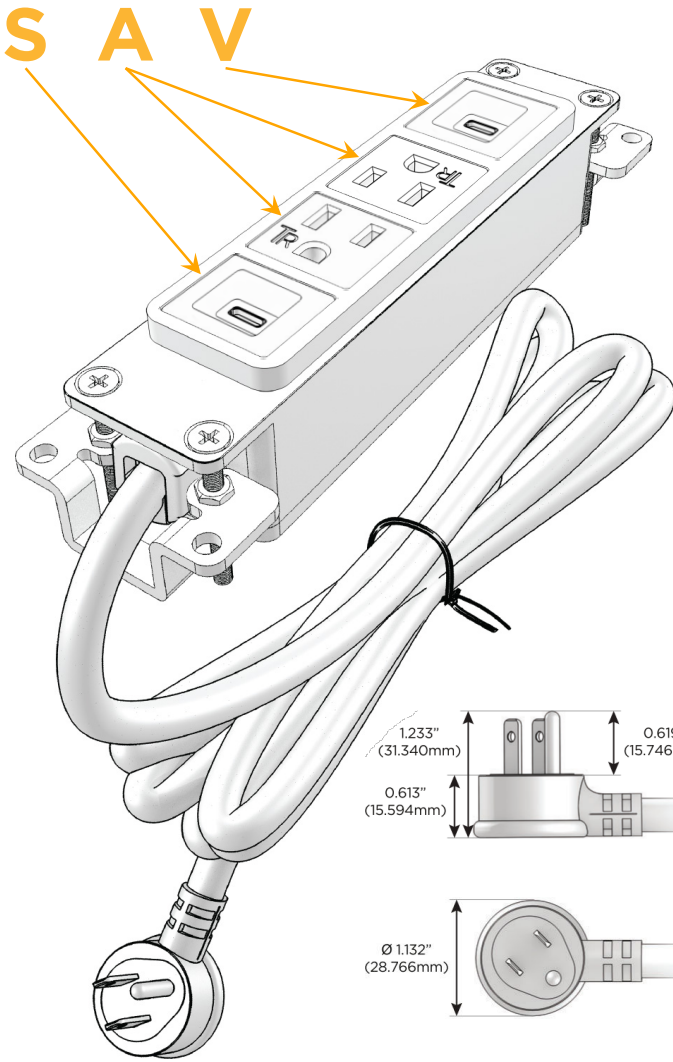

Bezel Finish: **UNICOLOR™ BRASS (ABS)**

Custom Finishes Available M-POWER-4TBR2-SAAV-BR2AB

Features:

Module/Port Options:

- A Tamper Resistant AC Receptacle
- E USB-A & USB-C (20W)
- M Double USB-A (Fast Charging Ports - 18W)
- H HDMI
- 6 CAT 6
- 12 RJ 12
- X Switched AC
- Y 3-Way Switch (Low Voltage)
- V USB-C (45W High Speed Charging Port)
- S USB-C (25W High Speed Charging Port)
- R Switched AC (Rocker Switch)
- D Dimmer Switch

Plug:

Supplied with Low Profile Flat 45° Angle 120 VAC Plug

Optional Standard Straight 120 VAC Plug

Optional Straight 120 VAC Pass-through Plug

- CLEAN, COMPACT DESIGN
- STREAMLINED
- LOW PROFILE
- SIDE-EXITING CORDS
- PLUG & PLAY
- 6' AC CORD & PLUG (FLAT PLUG STANDARD)
- CUSTOMIZABLE CONFIGURATIONS AND FINISHES
- UL LISTED FOR MOUNTING IN FURNITURE
- 15A

M-POWER-4T

AC POWER & DATA CONNECTIVITY SOLUTION

M-POWER-4TBR2-SAAV-BR2AB

Specs:

Modules/Ports:

- S** USB-C (25W High Speed Charging Port)
- A** Tamper Resistant AC Receptacle
- V** USB-C (45W High Speed Charging Port)