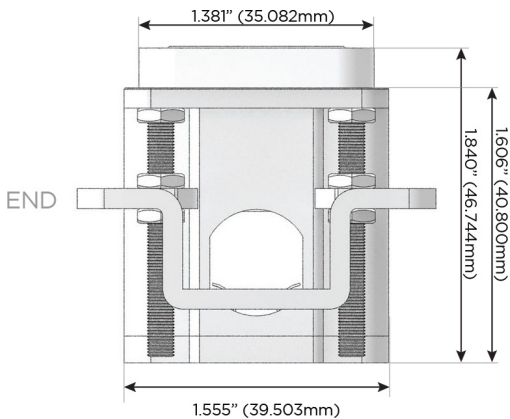

Plug:

Supplied with Low Profile Flat 45° Angle 120 VAC Plug

Optional Standard Straight 120 VAC Plug

Optional Straight 120 VAC Pass-through Plug

- CLEAN, COMPACT DESIGN
- STREAMLINED
- LOW PROFILE
- SIDE-EXITING CORDS
- PLUG & PLAY
- 6' AC CORD & PLUG (FLAT PLUG STANDARD)
- CUSTOMIZABLE CONFIGURATIONS AND FINISHES
- UL LISTED FOR MOUNTING IN FURNITURE
- 15A

M-POWER-4T

AC POWER & DATA CONNECTIVITY SOLUTION

M-POWER-4TBR2-SAAV-BR2AB

Specs:

Modules/Ports:

- S** USB-C (25W High Speed Charging Port)
- A** Tamper Resistant AC Receptacle
- V** USB-C (45W High Speed Charging Port)