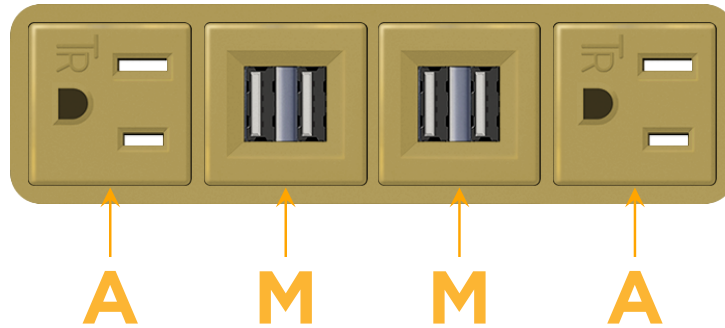

M-POWER-4T

AC POWER & DATA CONNECTIVITY SOLUTION

M-POWER-4TBR2-AMMA-BR2AB

Distributed by

Mormax Company, Inc.

8 Westchester Plaza

Elmsford, NY 10523

914-699-0101

sales@mormax.com

mormax.com

Metro Light & Power's line of power & data solutions offers sophisticated design elements combined with greater ease of installation. Streamlined and low-profile, enhanced by side-exiting cords, our outlets advance the industry with their cutting edge look and feel. We believe flexibility is key, and we provide a variety of mounting options, including the ability to mount in limited spaces. Our outlets are available in many finishes and configurations, in addition to a custom color and finish capability for our clients.

Bezel Finish: **UNICOLOR™ BRASS (ABS)**

Custom Finishes Available M-POWER-4TBR2-AMMA-BR2AB

Features:

Module/Port Options:

- **A** Tamper Resistant AC Receptacle
- **E** USB-A & USB-C (20W)
- **M** Double USB-A (Fast Charging Ports - 18W)
- **H** HDMI
- **6** CAT 6
- **12** RJ 12
- **X** Switched AC
- **Y** 3-Way Switch (Low Voltage)
- **V** USB-C (45W High Speed Charging Port)
- **S** USB-C (25W High Speed Charging Port)
- **R** Switched AC (Rocker Switch)
- **D** Dimmer Switch

Plug:

Supplied with Low Profile Flat 45° Angle 120 VAC Plug

Optional Standard Straight 120 VAC Plug

Optional Straight 120 VAC Pass-through Plug

- CLEAN, COMPACT DESIGN
- STREAMLINED
- LOW PROFILE
- SIDE-EXITING CORDS
- PLUG & PLAY
- 6' AC CORD & PLUG (FLAT PLUG STANDARD)
- CUSTOMIZABLE CONFIGURATIONS AND FINISHES
- UL LISTED FOR MOUNTING IN FURNITURE
- 15A