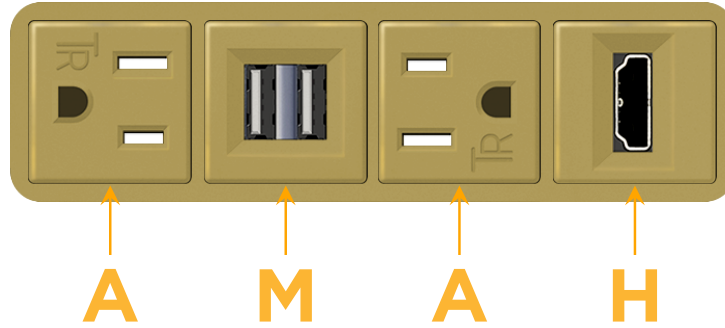

M-POWER-4T

AC POWER & DATA CONNECTIVITY SOLUTION

M-POWER-4TBR2-AMAH-BR2AB

Distributed by

Mormax Company, Inc.

8 Westchester Plaza

Elmsford, NY 10523

914-699-0101

sales@mormax.com

mormax.com

Metro Light & Power's line of power & data solutions offers sophisticated design elements combined with greater ease of installation. Streamlined and low-profile, enhanced by side-exiting cords, our outlets advance the industry with their cutting edge look and feel. We believe flexibility is key, and we provide a variety of mounting options, including the ability to mount in limited spaces. Our outlets are available in many finishes and configurations, in addition to a custom color and finish capability for our clients.

Bezel Finish: **UNICOLOR™ BRASS (ABS)**

Custom Finishes Available M-POWER-4TBR2-AMAH-BR2AB

Features:

Module/Port Options:

- **A** Tamper Resistant AC Receptacle
- **E** USB-A & USB-C (20W)
- **M** Double USB-A (Fast Charging Ports - 18W)
- **H** HDMI
- **6** CAT 6
- **12** RJ 12
- **X** Switched AC
- **Y** 3-Way Switch (Low Voltage)
- **V** USB-C (45W High Speed Charging Port)
- **S** USB-C (25W High Speed Charging Port)
- **R** Switched AC (Rocker Switch)
- **D** Dimmer Switch

Plug:

Supplied with Low Profile Flat 45° Angle 120 VAC Plug

Optional Standard Straight 120 VAC Plug

Optional Straight 120 VAC Pass-through Plug

- CLEAN, COMPACT DESIGN
- STREAMLINED
- LOW PROFILE
- SIDE-EXITING CORDS
- PLUG & PLAY
- 6' AC CORD & PLUG (FLAT PLUG STANDARD)
- CUSTOMIZABLE CONFIGURATIONS AND FINISHES
- UL LISTED FOR MOUNTING IN FURNITURE
- 15A