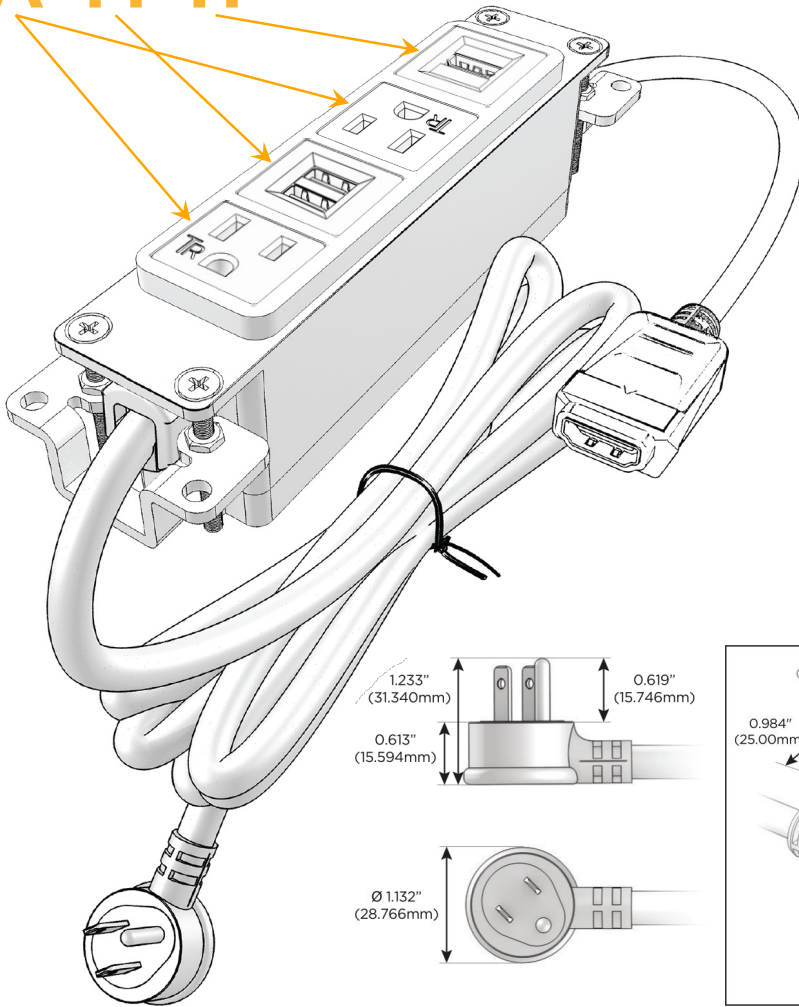

### Module/Port Options:

- A** Tamper Resistant AC Receptacle
- E** USB-A & USB-C (20W)
- M** Double USB-A (Fast Charging Ports - 18W)
- H** HDMI
- 6** CAT 6
- 12** RJ 12
- X** Switched AC
- Y** 3-Way Switch (Low Voltage)
- V** USB-C (45W High Speed Charging Port)
- S** USB-C (25W High Speed Charging Port)
- R** Switched AC (Rocker Switch)
- D** Dimmer Switch

### Plug:

Supplied with Low Profile Flat 45° Angle 120 VAC Plug

Optional Standard Straight 120 VAC Plug

Optional Straight 120 VAC Pass-through Plug

- CLEAN, COMPACT DESIGN
- STREAMLINED
- LOW PROFILE
- SIDE-EXITING CORDS
- PLUG & PLAY
- 6' AC CORD & PLUG (FLAT PLUG STANDARD)
- CUSTOMIZABLE CONFIGURATIONS AND FINISHES
- UL LISTED FOR MOUNTING IN FURNITURE
- 15A

# M-POWER-4T

AC POWER & DATA CONNECTIVITY SOLUTION

M-POWER-4TBR2-AMAH-BR2AB

Specs:

**Modules/Ports:**

- A** Tamper Resistant AC Receptacle
- M** Double USB-A (Fast Charging Ports - 18W)
- H** HDMI

**A M H**