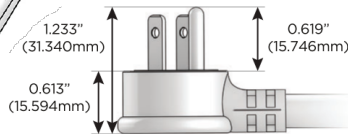

### Plug:

Supplied with Low Profile Flat 45° Angle 120 VAC Plug

Optional Standard Straight 120 VAC Plug

Optional Straight 120 VAC Pass-through Plug

- CLEAN, COMPACT DESIGN
- STREAMLINED
- LOW PROFILE
- SIDE-EXITING CORDS
- PLUG & PLAY
- 6' AC CORD & PLUG (FLAT PLUG STANDARD)
- CUSTOMIZABLE CONFIGURATIONS AND FINISHES
- UL LISTED FOR MOUNTING IN FURNITURE
- 15A

# M-POWER-4T

AC POWER & DATA CONNECTIVITY SOLUTION

M-POWER-4TBR2-AMAH-BR2AB

Specs:

**Modules/Ports:**

- A** Tamper Resistant AC Receptacle
- M** Double USB-A (Fast Charging Ports - 18W)
- H** HDMI

**A M H**