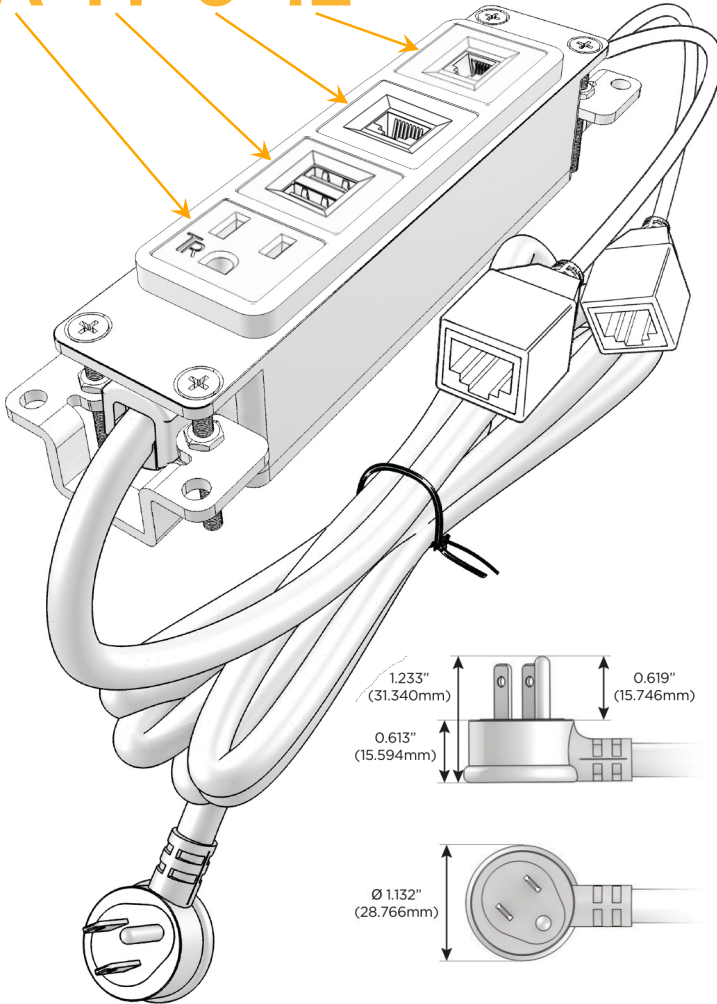

M-POWER-4T

AC POWER & DATA CONNECTIVITY SOLUTION

M-POWER-4TBR2-AM612-BR2AB

Specs:

Modules/Ports:

- **A** Tamper Resistant AC Receptacle
- **M** Double USB-A (Fast Charging Ports - 18W)
- **6** CAT 6
- **12** RJ 12

A M 6 12