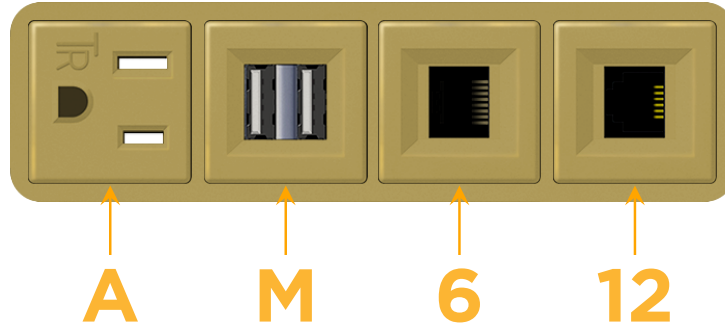

M-POWER-4T

AC POWER & DATA CONNECTIVITY SOLUTION

M-POWER-4TBR2-AM612-BR2AB

Distributed by

Mormax Company, Inc.

8 Westchester Plaza

Elmsford, NY 10523

914-699-0101

sales@mormax.com

mormax.com

Metro Light & Power's line of power & data solutions offers sophisticated design elements combined with greater ease of installation. Streamlined and low-profile, enhanced by side-exiting cords, our outlets advance the industry with their cutting edge look and feel. We believe flexibility is key, and we provide a variety of mounting options, including the ability to mount in limited spaces. Our outlets are available in many finishes and configurations, in addition to a custom color and finish capability for our clients.

Bezel Finish: **UNICOLOR™ BRASS (ABS)**

Custom Finishes Available M-POWER-4TBR2-AM612-BR2AB

Features:

Module/Port Options:

- **A** Tamper Resistant AC Receptacle
- **E** USB-A & USB-C (20W)
- **M** Double USB-A (Fast Charging Ports - 18W)
- **H** HDMI
- **6** CAT 6
- **12** RJ 12
- **X** Switched AC
- **Y** 3-Way Switch (Low Voltage)
- **V** USB-C (45W High Speed Charging Port)
- **S** USB-C (25W High Speed Charging Port)
- **R** Switched AC (Rocker Switch)
- **D** Dimmer Switch

Plug:

Supplied with Low Profile Flat 45° Angle 120 VAC Plug

Optional Standard Straight 120 VAC Plug

Optional Straight 120 VAC Pass-through Plug

- CLEAN, COMPACT DESIGN
- STREAMLINED
- LOW PROFILE
- SIDE-EXITING CORDS
- PLUG & PLAY
- 6' AC CORD & PLUG (FLAT PLUG STANDARD)
- CUSTOMIZABLE CONFIGURATIONS AND FINISHES
- UL LISTED FOR MOUNTING IN FURNITURE
- 15A