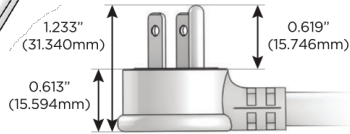

M-POWER-4T

AC POWER & DATA CONNECTIVITY SOLUTION

M-POWER-4TBR2-AEAX-BR2AB

Specs:

Modules/Ports:

- **A** Tamper Resistant AC Receptacle
- **E** USB-A & USB-C (20W)
- **X** Switched AC