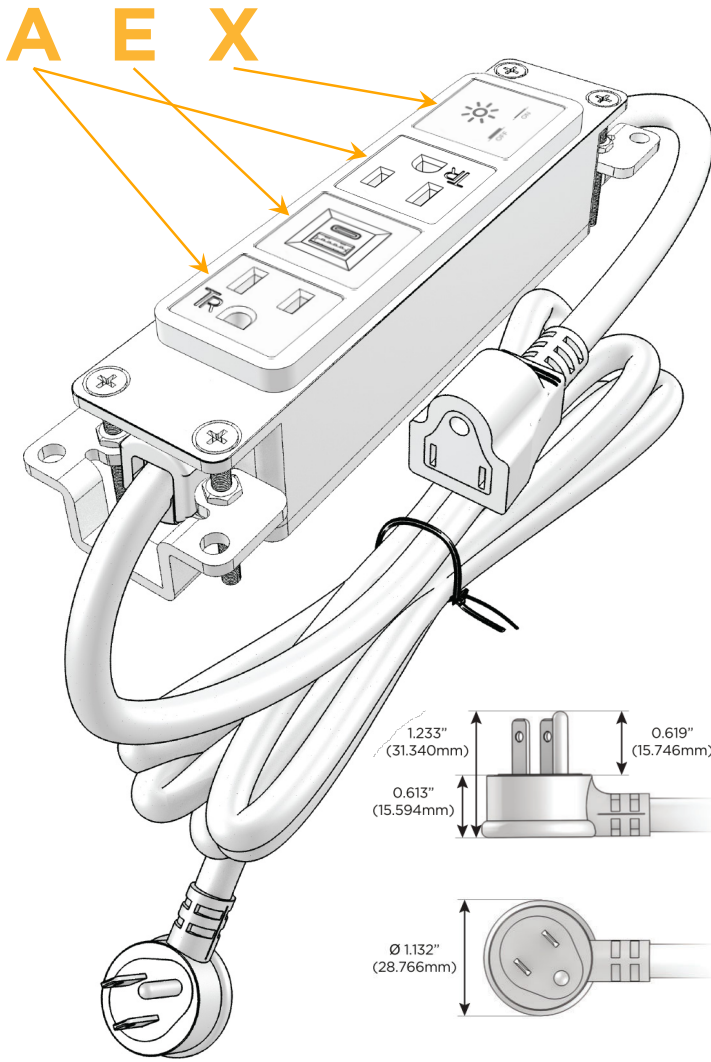

#### Module/Port Options:

- A** Tamper Resistant AC Receptacle
- E** USB-A & USB-C (20W)
- M** Double USB-A (Fast Charging Ports - 18W)
- H** HDMI
- 6** CAT 6
- 12** RJ 12
- X** Switched AC
- Y** 3-Way Switch (Low Voltage)
- V** USB-C (45W High Speed Charging Port)
- S** USB-C (25W High Speed Charging Port)
- R** Switched AC (Rocker Switch)
- D** Dimmer Switch

#### Plug:

Supplied with Low Profile Flat 45° Angle 120 VAC Plug

Optional Standard Straight 120 VAC Plug

Optional Straight 120 VAC Pass-through Plug

- CLEAN, COMPACT DESIGN
- STREAMLINED
- LOW PROFILE
- SIDE-EXITING CORDS
- PLUG & PLAY
- 6' AC CORD & PLUG (FLAT PLUG STANDARD)
- CUSTOMIZABLE CONFIGURATIONS AND FINISHES
- UL LISTED FOR MOUNTING IN FURNITURE
- 15A

## AC POWER & DATA CONNECTIVITY SOLUTION

M-POWER-4TBR2-AEAX-BR2AB

Specs:

### Modules/Ports:

- A** Tamper Resistant AC Receptacle
- E** USB-A & USB-C (20W)
- X** Switched AC

Distributed by

Mormax Company, Inc.

8 Westchester Plaza

Elmsford, NY 10523

914-699-0101

sales@mormax.com