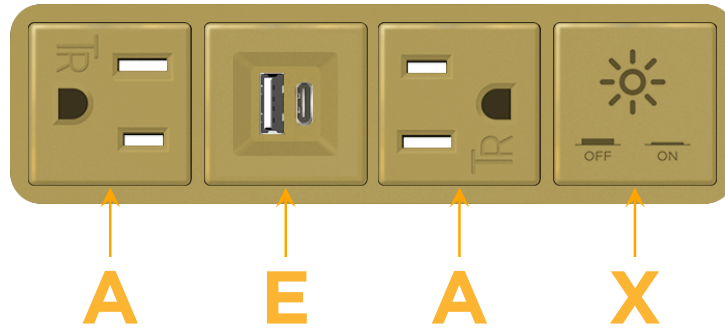

M-POWER-4T

AC POWER & DATA CONNECTIVITY SOLUTION

M-POWER-4TBR2-AEAX-BR2AB

Distributed by

Mormax Company, Inc.

8 Westchester Plaza

Elmsford, NY 10523

914-699-0101

sales@mormax.com

mormax.com

Metro Light & Power's line of power & data solutions offers sophisticated design elements combined with greater ease of installation. Streamlined and low-profile, enhanced by side-exiting cords, our outlets advance the industry with their cutting edge look and feel. We believe flexibility is key, and we provide a variety of mounting options, including the ability to mount in limited spaces. Our outlets are available in many finishes and configurations, in addition to a custom color and finish capability for our clients.

Bezel Finish: **UNICOLOR™ BRASS (ABS)**

Custom Finishes Available M-POWER-4TBR2-AEAX-BR2AB

Features:

Module/Port Options:

- **A** Tamper Resistant AC Receptacle
- **E** USB-A & USB-C (20W)
- **M** Double USB-A (Fast Charging Ports - 18W)
- **H** HDMI
- **6** CAT 6
- **12** RJ 12
- **X** Switched AC
- **Y** 3-Way Switch (Low Voltage)
- **V** USB-C (45W High Speed Charging Port)
- **S** USB-C (25W High Speed Charging Port)
- **R** Switched AC (Rocker Switch)
- **D** Dimmer Switch

Plug:

Supplied with Low Profile Flat 45° Angle 120 VAC Plug

Optional Standard Straight 120 VAC Plug

Optional Straight 120 VAC Pass-through Plug

- CLEAN, COMPACT DESIGN
- STREAMLINED
- LOW PROFILE
- SIDE-EXITING CORDS
- PLUG & PLAY
- 6' AC CORD & PLUG (FLAT PLUG STANDARD)
- CUSTOMIZABLE CONFIGURATIONS AND FINISHES
- UL LISTED FOR MOUNTING IN FURNITURE
- 15A