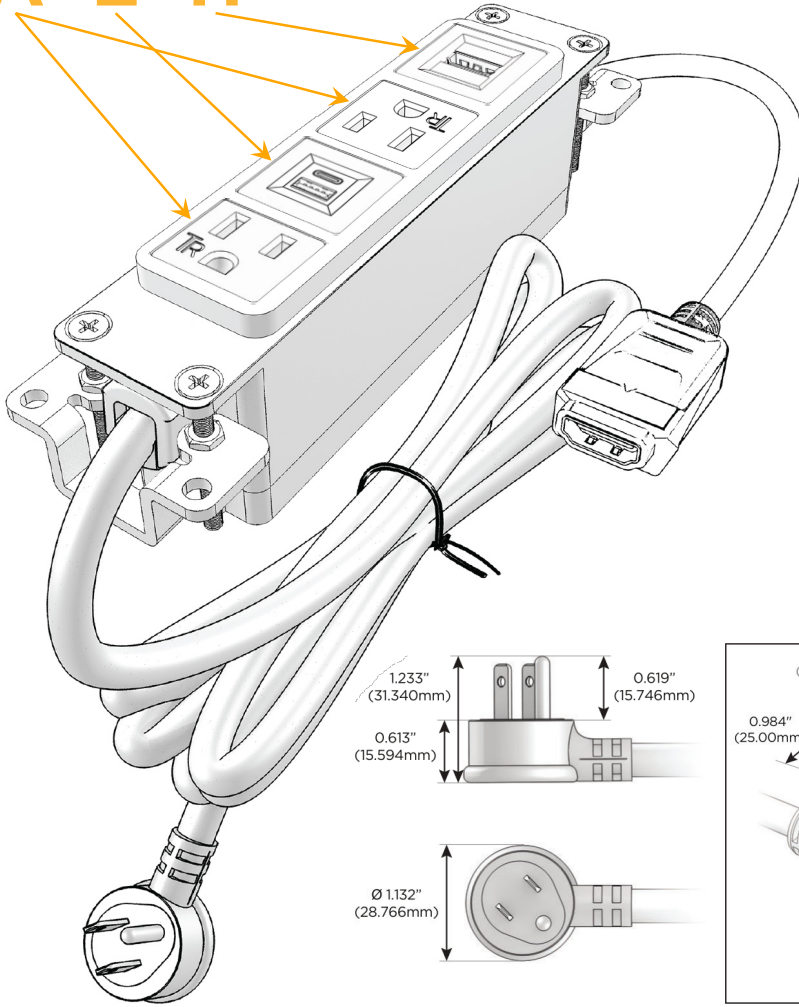

M-POWER-4T

AC POWER & DATA CONNECTIVITY SOLUTION

M-POWER-4TBR2-AEAH-BR2AB

Specs:

Modules/Ports:

- **A** Tamper Resistant AC Receptacle
- **E** USB-A & USB-C (20W)
- **H** HDMI

A E H