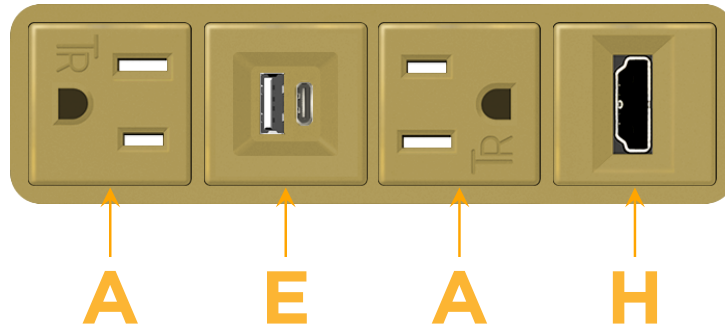

M-POWER-4T

AC POWER & DATA CONNECTIVITY SOLUTION

M-POWER-4TBR2-AEAH-BR2AB

Distributed by

Mormax Company, Inc.

8 Westchester Plaza

Elmsford, NY 10523

914-699-0101

sales@mormax.com

mormax.com

Metro Light & Power's line of power & data solutions offers sophisticated design elements combined with greater ease of installation. Streamlined and low-profile, enhanced by side-exiting cords, our outlets advance the industry with their cutting edge look and feel. We believe flexibility is key, and we provide a variety of mounting options, including the ability to mount in limited spaces. Our outlets are available in many finishes and configurations, in addition to a custom color and finish capability for our clients.

Bezel Finish: **UNICOLOR™ BRASS (ABS)**

Custom Finishes Available M-POWER-4TBR2-AEAH-BR2AB

Features:

Module/Port Options:

- **A** Tamper Resistant AC Receptacle
- **E** USB-A & USB-C (20W)
- **M** Double USB-A (Fast Charging Ports - 18W)
- **H** HDMI
- **6** CAT 6
- **12** RJ 12
- **X** Switched AC
- **Y** 3-Way Switch (Low Voltage)
- **V** USB-C (45W High Speed Charging Port)
- **S** USB-C (25W High Speed Charging Port)
- **R** Switched AC (Rocker Switch)
- **D** Dimmer Switch

Plug:

Supplied with Low Profile Flat 45° Angle 120 VAC Plug

Optional Standard Straight 120 VAC Plug

Optional Straight 120 VAC Pass-through Plug

- CLEAN, COMPACT DESIGN
- STREAMLINED
- LOW PROFILE
- SIDE-EXITING CORDS
- PLUG & PLAY
- 6' AC CORD & PLUG (FLAT PLUG STANDARD)
- CUSTOMIZABLE CONFIGURATIONS AND FINISHES
- UL LISTED FOR MOUNTING IN FURNITURE
- 15A