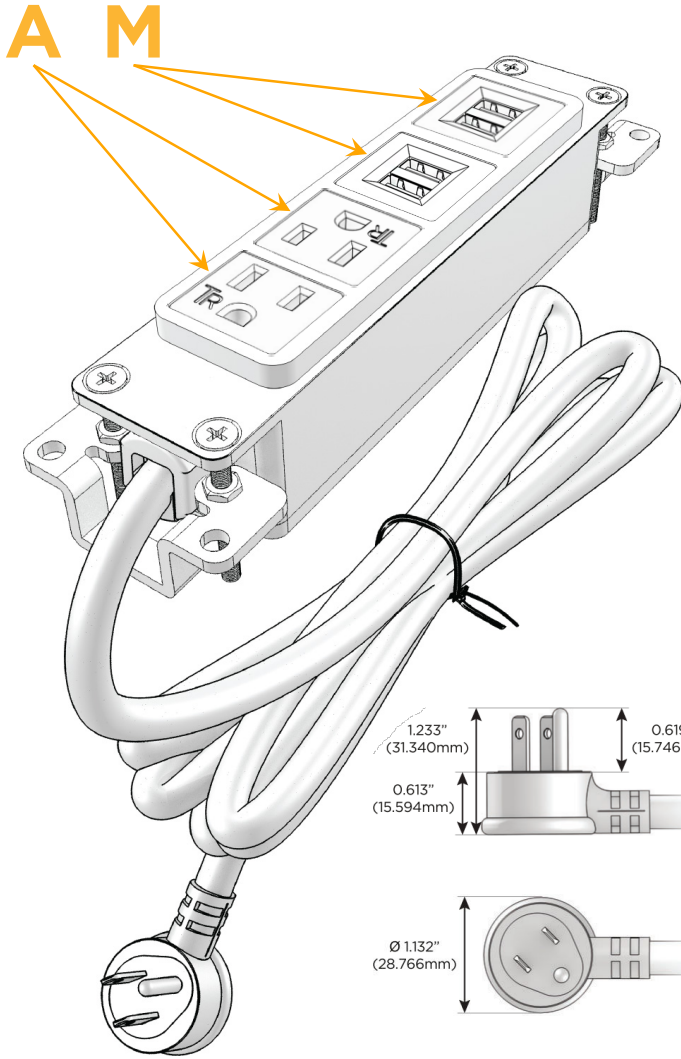

### Module/Port Options:

- A** Tamper Resistant AC Receptacle
- E** USB-A & USB-C (20W)
- M** Double USB-A (Fast Charging Ports - 18W)
- H** HDMI
- 6** CAT 6
- 12** RJ 12
- X** Switched AC
- Y** 3-Way Switch (Low Voltage)
- V** USB-C (45W High Speed Charging Port)
- S** USB-C (25W High Speed Charging Port)
- R** Switched AC (Rocker Switch)
- D** Dimmer Switch

### Plug:

Supplied with Low Profile Flat 45° Angle 120 VAC Plug

Optional Standard Straight 120 VAC Plug

Optional Straight 120 VAC Pass-through Plug

- CLEAN, COMPACT DESIGN
- STREAMLINED
- LOW PROFILE
- SIDE-EXITING CORDS
- PLUG & PLAY
- 6' AC CORD & PLUG (FLAT PLUG STANDARD)
- CUSTOMIZABLE CONFIGURATIONS AND FINISHES
- UL LISTED FOR MOUNTING IN FURNITURE
- 15A

# M-POWER-4T

AC POWER & DATA CONNECTIVITY SOLUTION

M-POWER-4TBR2-AAMM-BR2AB

Specs:

**Modules/Ports:**

- A** Tamper Resistant AC Receptacle
- M** Double USB-A (Fast Charging Ports - 18W)

Distributed by

Mormax Company, Inc.