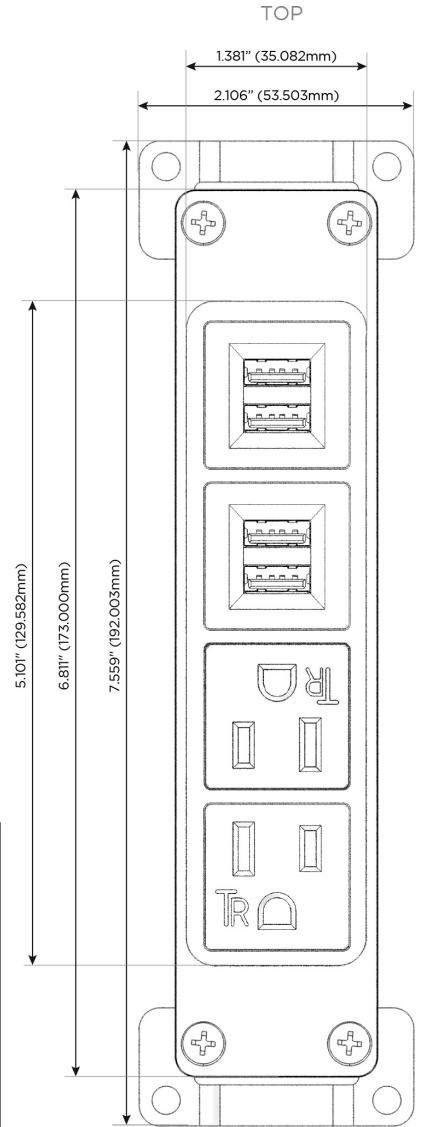

### Module/Port Options:

- A** Tamper Resistant AC Receptacle
- E** USB-A & USB-C (20W)
- M** Double USB-A (Fast Charging Ports - 18W)
- H** HDMI
- 6** CAT 6
- 12** RJ 12
- X** Switched AC
- Y** 3-Way Switch (Low Voltage)
- V** USB-C (45W High Speed Charging Port)
- S** USB-C (25W High Speed Charging Port)
- R** Switched AC (Rocker Switch)
- D** Dimmer Switch

### Plug:

Supplied with Low Profile Flat 45° Angle 120 VAC Plug

Optional Standard Straight 120 VAC Plug

Optional Straight 120 VAC Pass-through Plug

- CLEAN, COMPACT DESIGN
- STREAMLINED
- LOW PROFILE
- SIDE-EXITING CORDS
- PLUG & PLAY
- 6' AC CORD & PLUG (FLAT PLUG STANDARD)
- CUSTOMIZABLE CONFIGURATIONS AND FINISHES
- UL LISTED FOR MOUNTING IN FURNITURE
- 15A

# M-POWER-4T

AC POWER & DATA CONNECTIVITY SOLUTION

M-POWER-4TBR2-AAMM-BR2AB

Specs:

**Modules/Ports:**

- A** Tamper Resistant AC Receptacle
- M** Double USB-A (Fast Charging Ports - 18W)

Distributed by

Mormax Company, Inc.