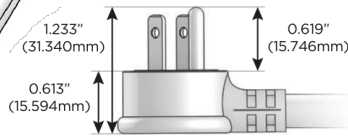

### Plug:

Supplied with Low Profile Flat 45° Angle 120 VAC Plug

Optional Standard Straight 120 VAC Plug

Optional Straight 120 VAC Pass-through Plug

- CLEAN, COMPACT DESIGN
- STREAMLINED
- LOW PROFILE
- SIDE-EXITING CORDS
- PLUG & PLAY
- 6' AC CORD & PLUG (FLAT PLUG STANDARD)
- CUSTOMIZABLE CONFIGURATIONS AND FINISHES
- UL LISTED FOR MOUNTING IN FURNITURE
- 15A

# M-POWER-4T

AC POWER & DATA CONNECTIVITY SOLUTION

M-POWER-4TBR2-AAMM-BR2AB

Specs:

**Modules/Ports:**

- A** Tamper Resistant AC Receptacle
- M** Double USB-A (Fast Charging Ports - 18W)

Distributed by

Mormax Company, Inc.