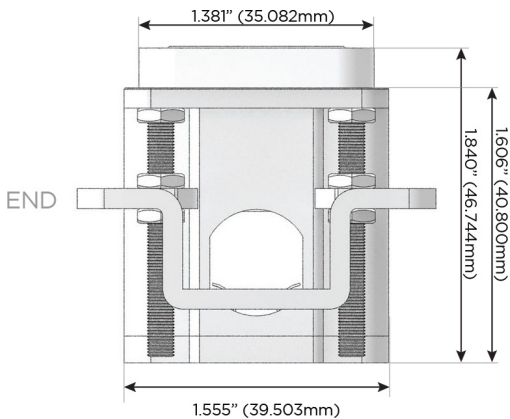

### Plug:

Supplied with Low Profile Flat 45° Angle 120 VAC Plug

Optional Standard Straight 120 VAC Plug

Optional Straight 120 VAC Pass-through Plug

- CLEAN, COMPACT DESIGN
- STREAMLINED
- LOW PROFILE
- SIDE-EXITING CORDS
- PLUG & PLAY
- 6' AC CORD & PLUG (FLAT PLUG STANDARD)
- CUSTOMIZABLE CONFIGURATIONS AND FINISHES
- UL LISTED FOR MOUNTING IN FURNITURE
- 15A

# M-POWER-4T

AC POWER & DATA CONNECTIVITY SOLUTION

M-POWER-4TBR2-AAMM-BR2AB

Specs:

**Modules/Ports:**

- A** Tamper Resistant AC Receptacle
- M** Double USB-A (Fast Charging Ports - 18W)

Distributed by

Mormax Company, Inc.