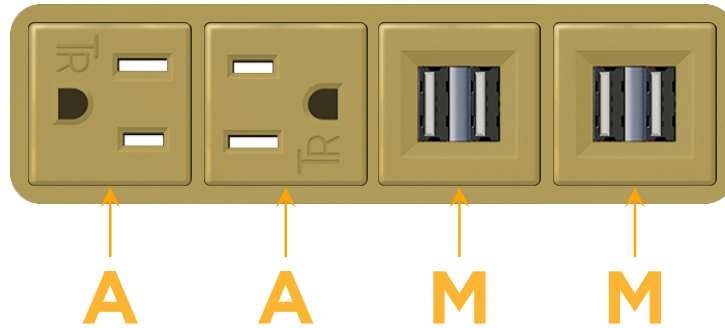

M-POWER-4T

AC POWER & DATA CONNECTIVITY SOLUTION

M-POWER-4TBR2-AAMM-BR2AB

Distributed by

Mormax Company, Inc.

8 Westchester Plaza

Elmsford, NY 10523

914-699-0101

sales@mormax.com

mormax.com

Metro Light & Power's line of power & data solutions offers sophisticated design elements combined with greater ease of installation. Streamlined and low-profile, enhanced by side-exiting cords, our outlets advance the industry with their cutting edge look and feel. We believe flexibility is key, and we provide a variety of mounting options, including the ability to mount in limited spaces. Our outlets are available in many finishes and configurations, in addition to a custom color and finish capability for our clients.

Bezel Finish: **UNICOLOR™ BRASS (ABS)**

Custom Finishes Available M-POWER-4TBR2-AAMM-BR2AB

Features:

Module/Port Options:

- **A** Tamper Resistant AC Receptacle
- **E** USB-A & USB-C (20W)
- **M** Double USB-A (Fast Charging Ports - 18W)
- **H** HDMI
- **6** CAT 6
- **12** RJ 12
- **X** Switched AC
- **Y** 3-Way Switch (Low Voltage)
- **V** USB-C (45W High Speed Charging Port)
- **S** USB-C (25W High Speed Charging Port)
- **R** Switched AC (Rocker Switch)
- **D** Dimmer Switch

Plug:

Supplied with Low Profile Flat 45° Angle 120 VAC Plug

Optional Standard Straight 120 VAC Plug

Optional Straight 120 VAC Pass-through Plug

- CLEAN, COMPACT DESIGN
- STREAMLINED
- LOW PROFILE
- SIDE-EXITING CORDS
- PLUG & PLAY
- 6' AC CORD & PLUG (FLAT PLUG STANDARD)
- CUSTOMIZABLE CONFIGURATIONS AND FINISHES
- UL LISTED FOR MOUNTING IN FURNITURE
- 15A