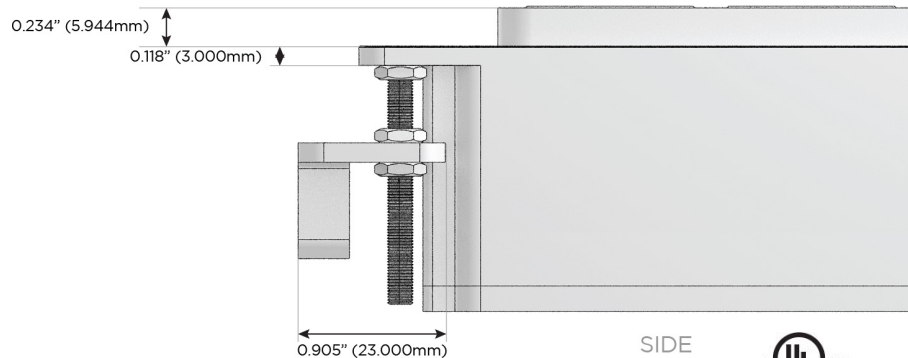

# M-POWER-4T

AC POWER & DATA CONNECTIVITY SOLUTION

M-POWER-4TBR2-AAMM-BR2AB

Specs:

**Modules/Ports:**

- A** Tamper Resistant AC Receptacle
- M** Double USB-A (Fast Charging Ports - 18W)

Distributed by

Mormax Company, Inc.